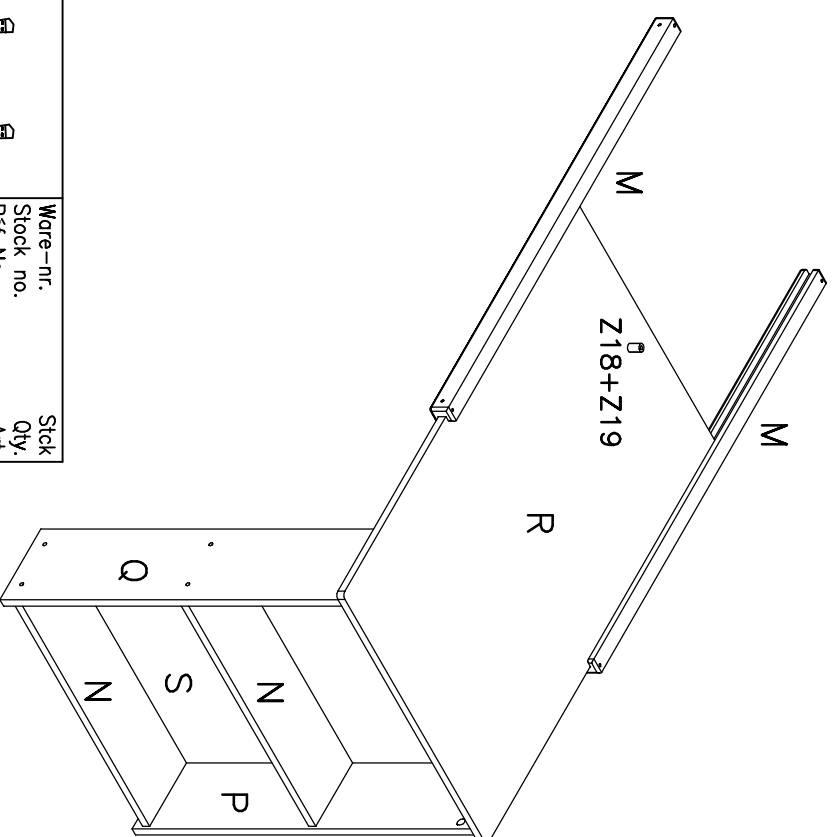

81-09701-2
81-09711-2