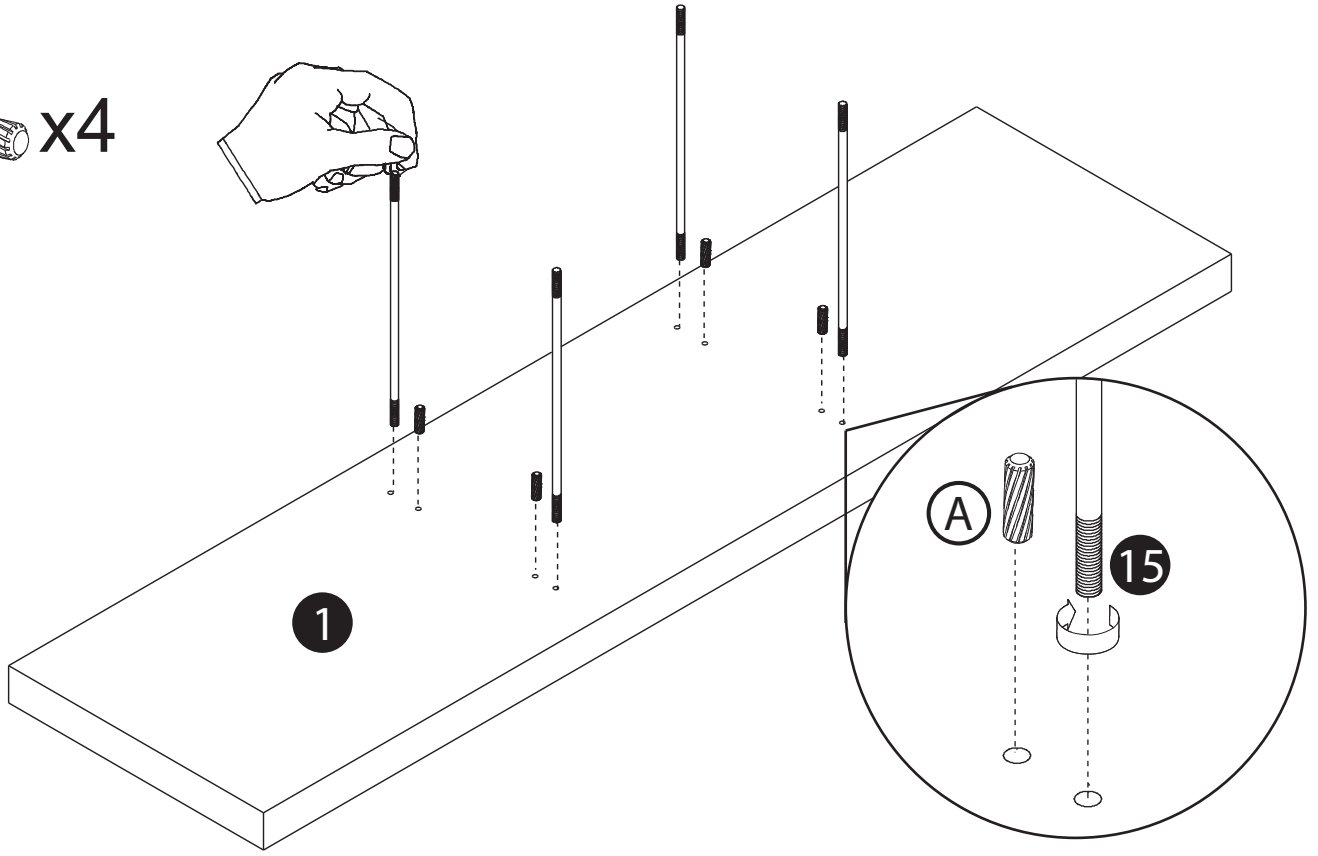

0800 634 2699

spares@techlink.uk.com

! Protect the top surface of the unit when constructing to prevent scratching!

1

A

x4

2

A