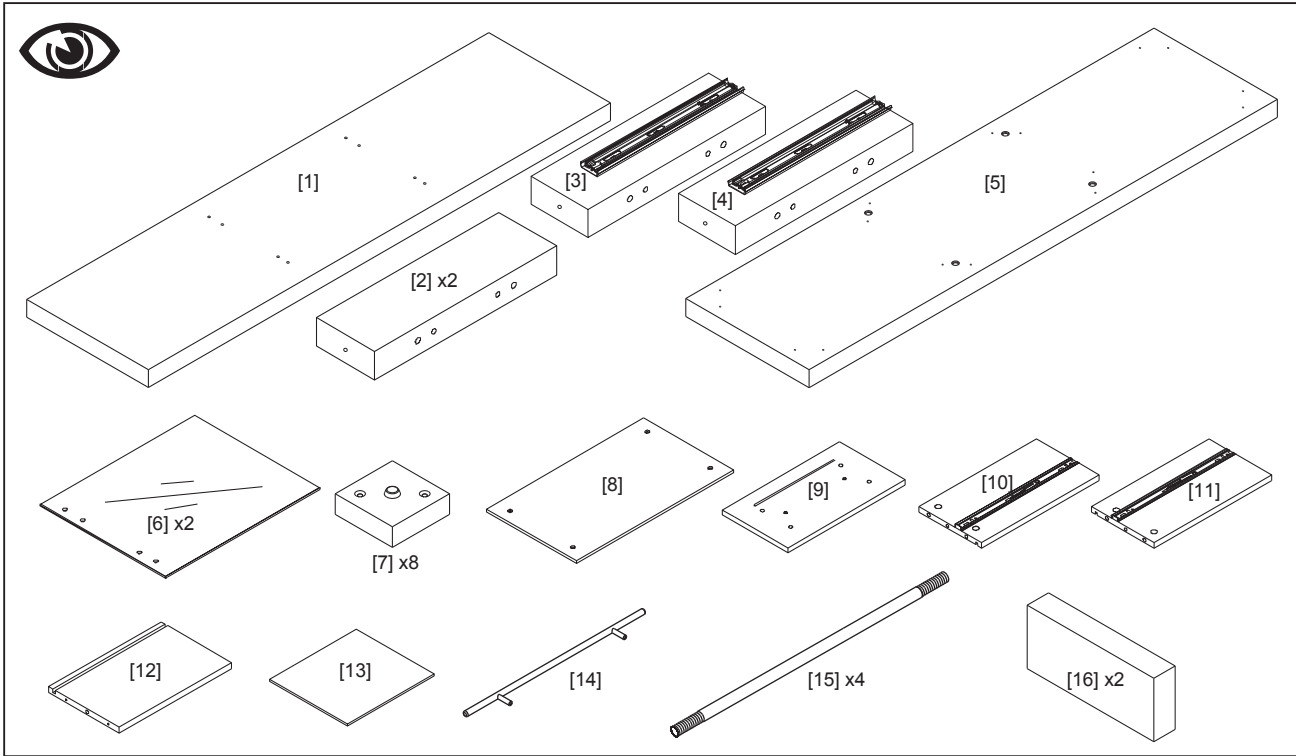

! Protect the top surface of the unit when constructing to prevent scratching!