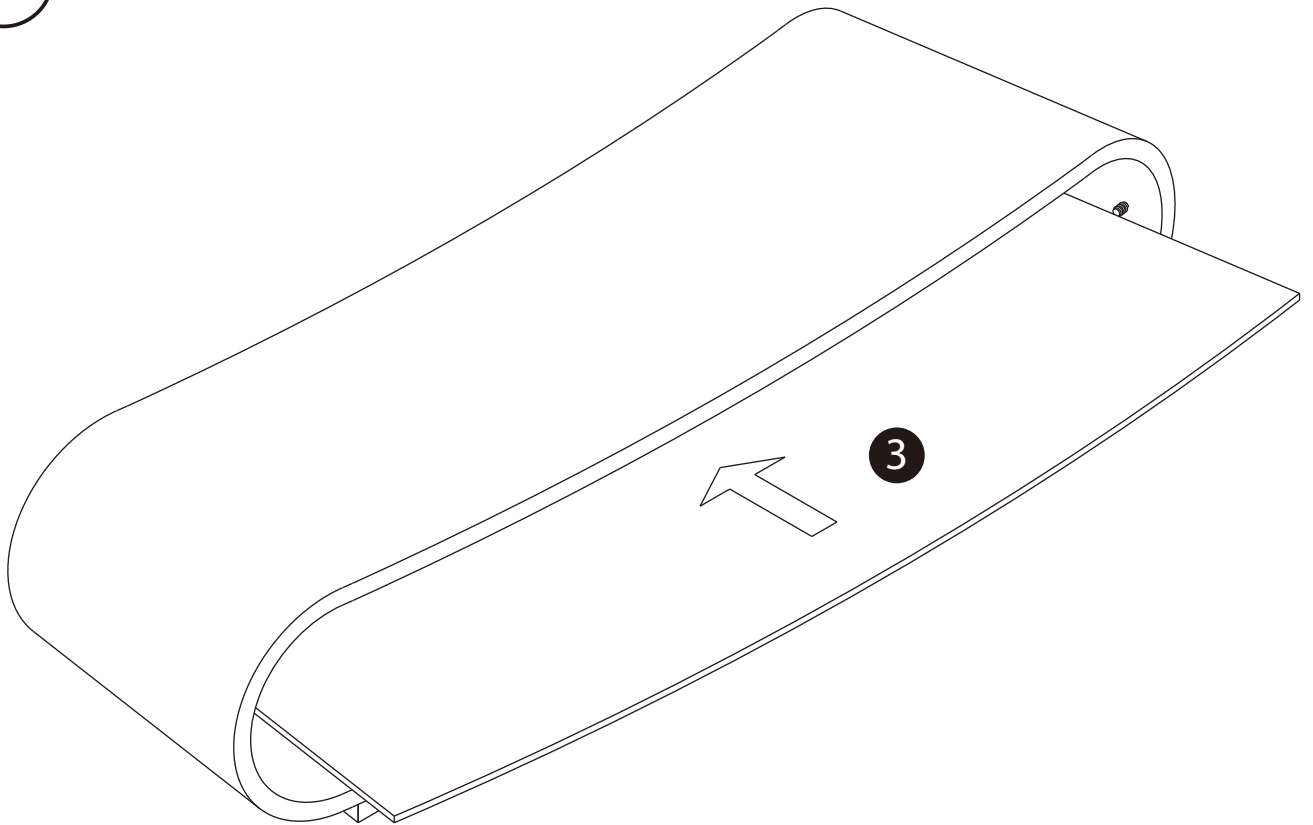

Product Name: OVID CURVE

Product Ref: OVC130

Art number: 406004/05/06

 = 20mins
 = 15mins

TECHLINK, A Division Of Tapehand Ltd.
Units 7 and 8 Bat and Ball Enterprise Centre
Bat and Ball Road
Sevenoaks
Kent
United Kingdom
TN14 5LJ

E

2

180°

A x4

B x1

D

3

4