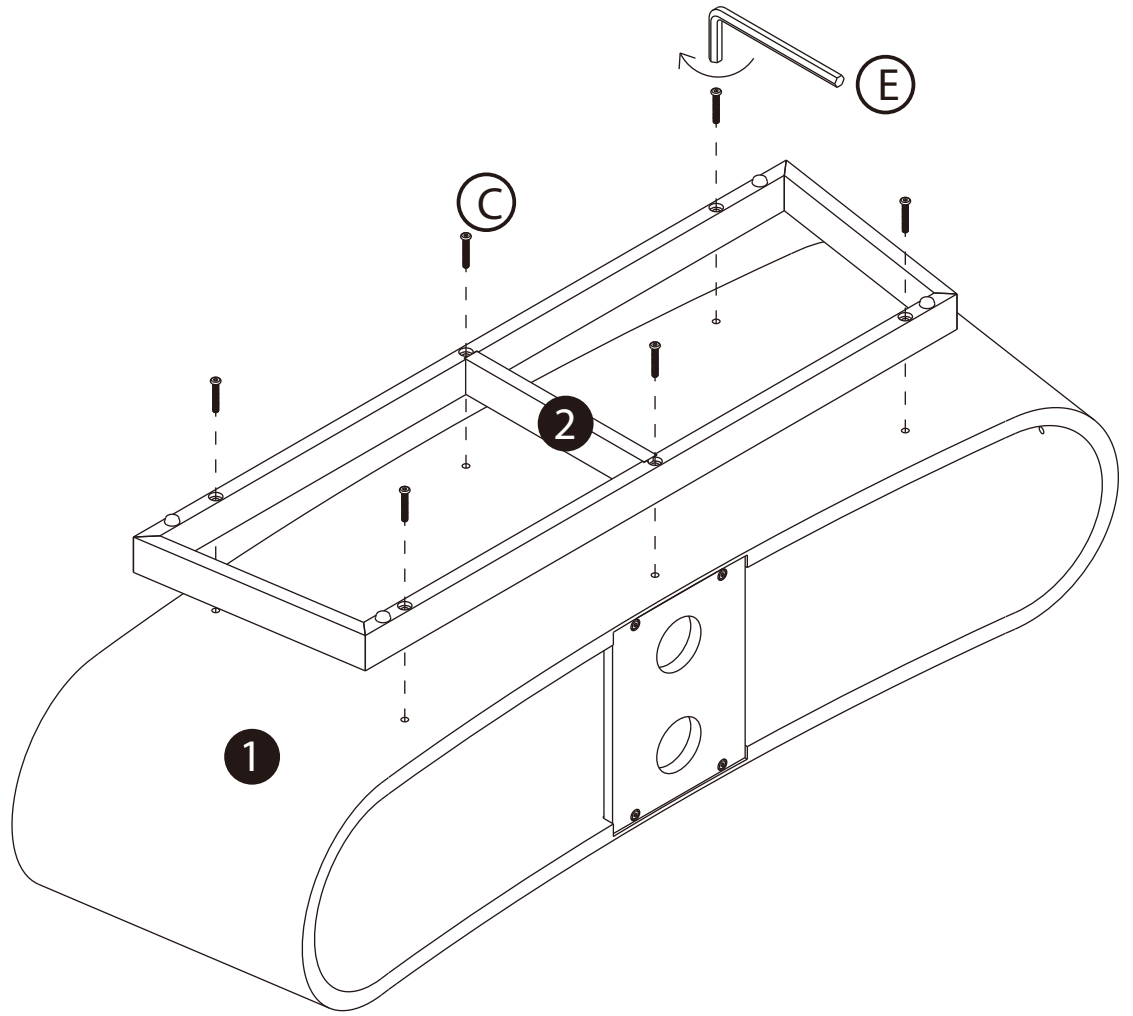

Product Name: OVID CURVE

Product Ref: OVC130

Art number: 406004/05/06

 = 20mins
 = 15mins

TECHLINK, A Division Of Tapehand Ltd.
Units 7 and 8 Bat and Ball Enterprise Centre
Bat and Ball Road
Sevenoaks
Kent
United Kingdom
TN14 5LJ

E

2

180°

A x4

B x1

D

3

4