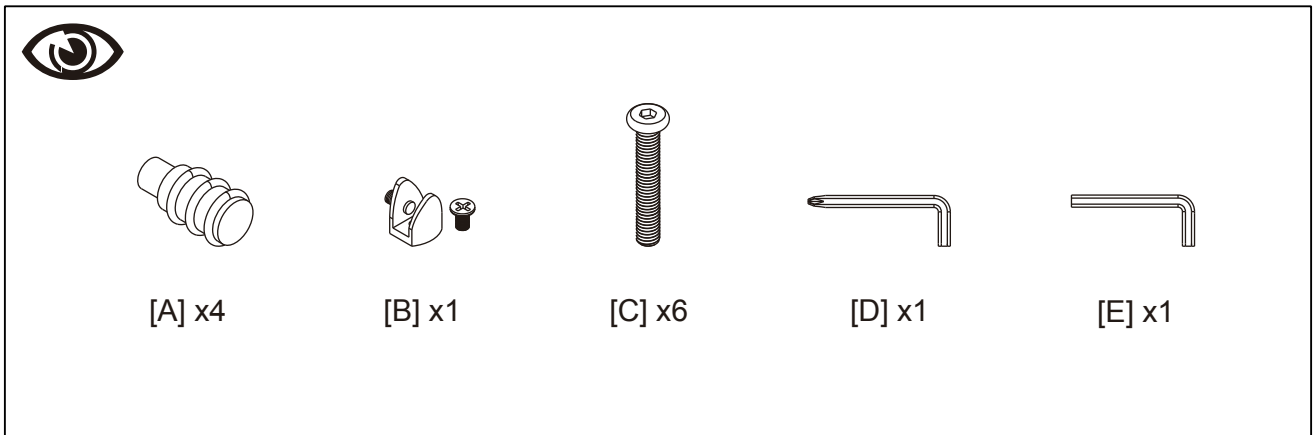

! Take extra care not to over tighten any screws as this may cause damage!