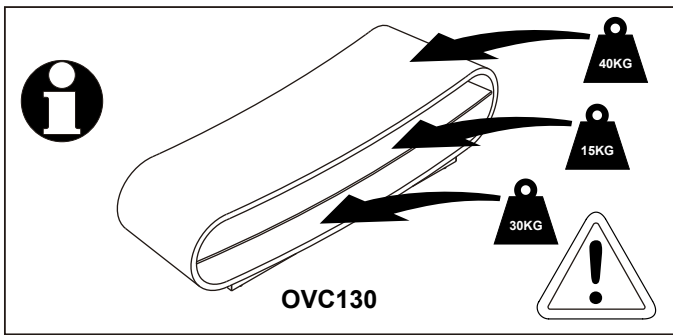

! Take extra care not to over tighten any screws as this may cause damage!