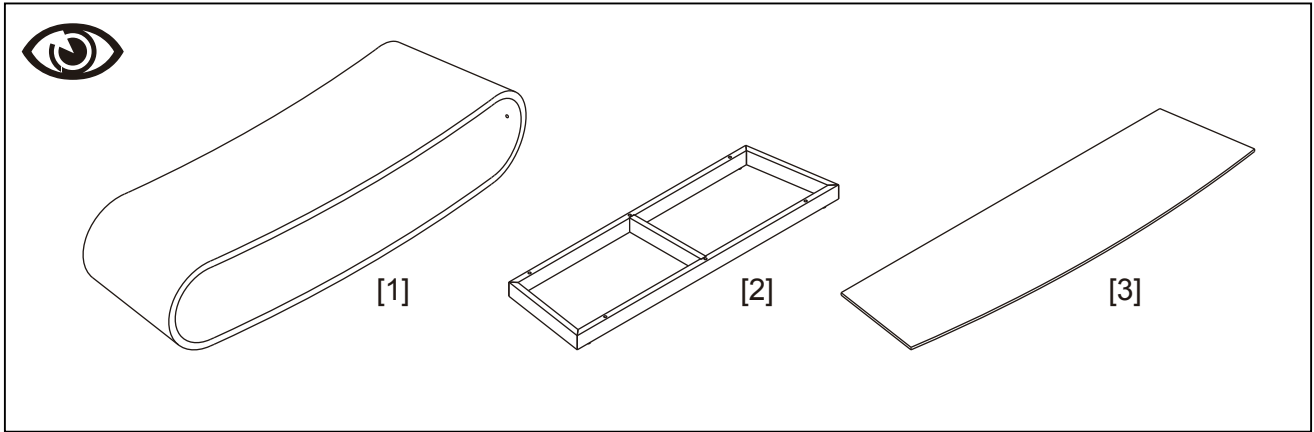

! Take extra care not to over tighten any screws as this may cause damage!