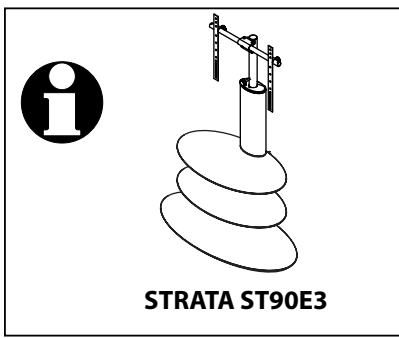

Take extra care not to over tighten any screws as this may cause damage!