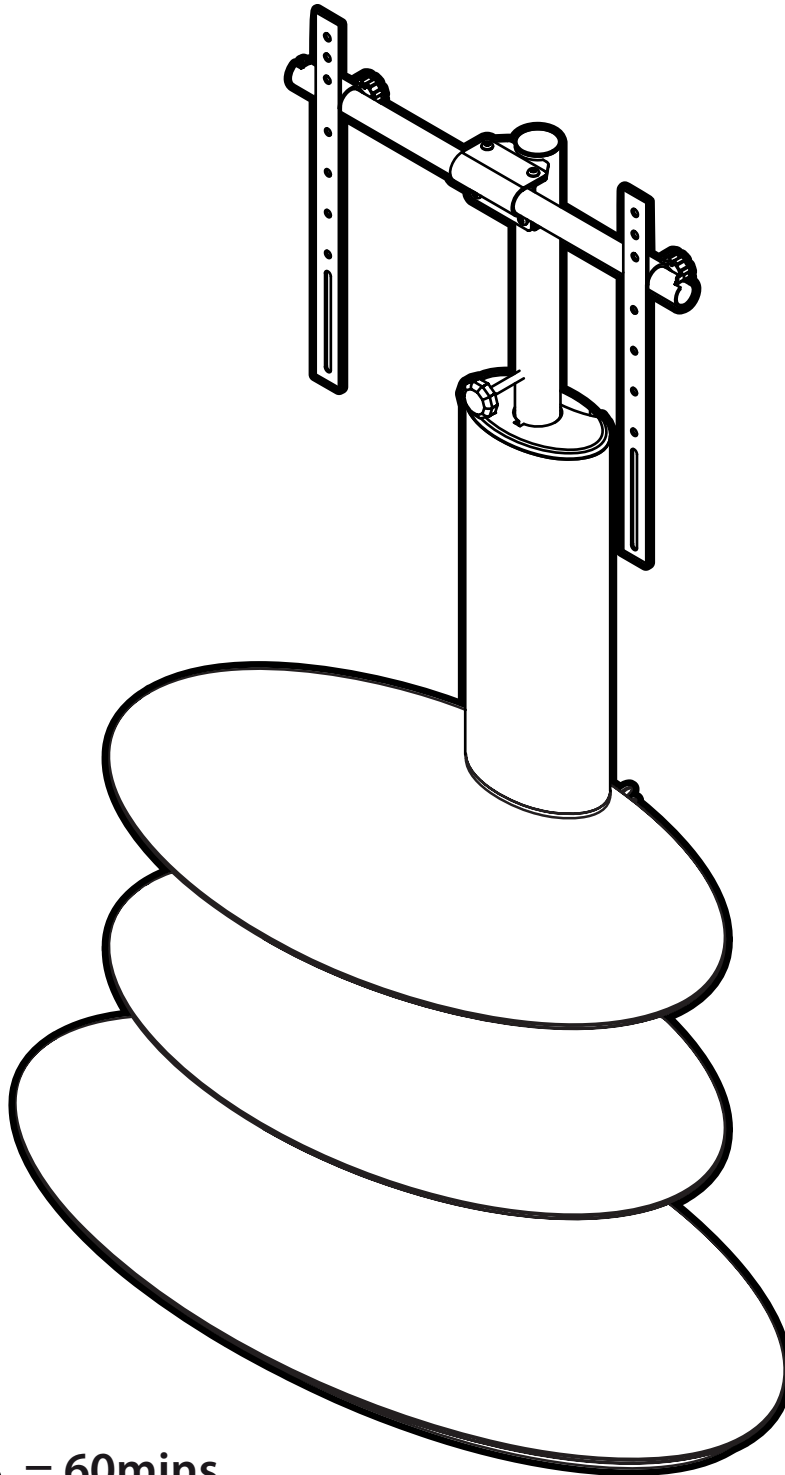

Product Name: STRATA E3

Product Ref: ST90E3

Art number: 407250

TECHLINK™

 = 60mins
 = 45mins

TECHLINK, A Division Of Tapehand Ltd.
Units 7 and 8 Bat and Ball Enterprise Centre
Bat and Ball Road
Sevenoaks
Kent
United Kingdom
TN14 5LJ