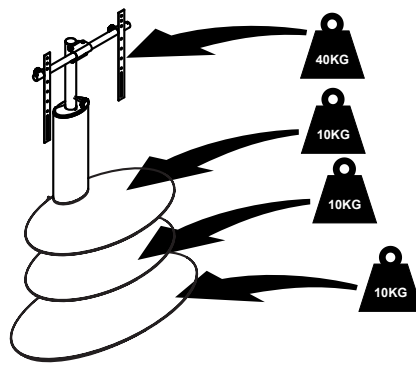

Take extra care not to over tighten any screws as this may cause damage!