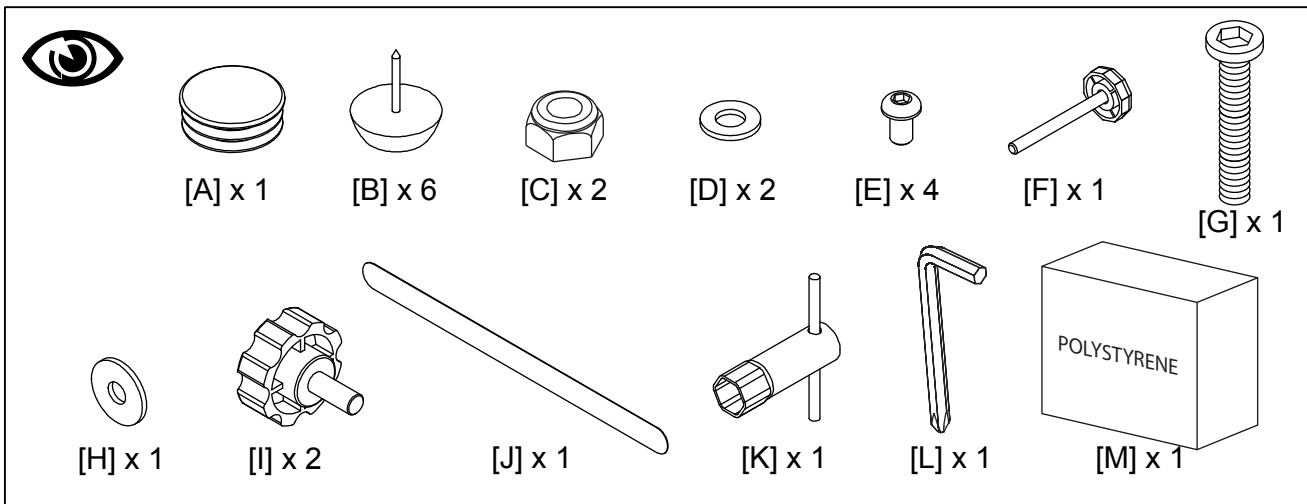

Take extra care not to over tighten any screws as this may cause damage!