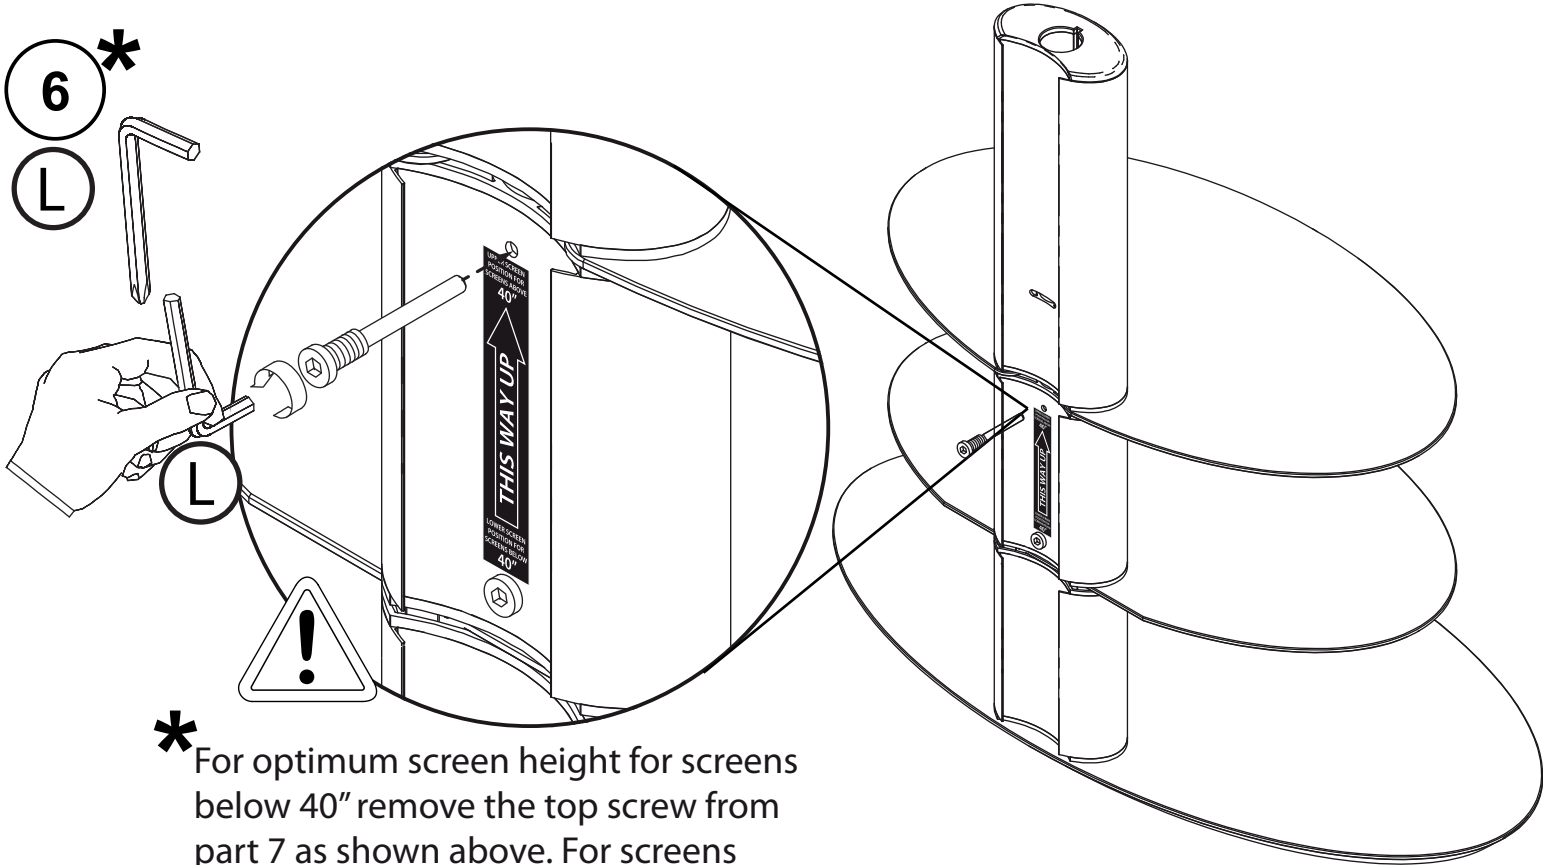

L

L

* For optimum screen height for screens below 40" remove the top screw from part 7 as shown above. For screens above 40" do not remove this screw.

7 SCREEN FITTING
KIT REQUIRED
FOR THIS STEP

Choose the holes that best suit the height you would like your screen at.