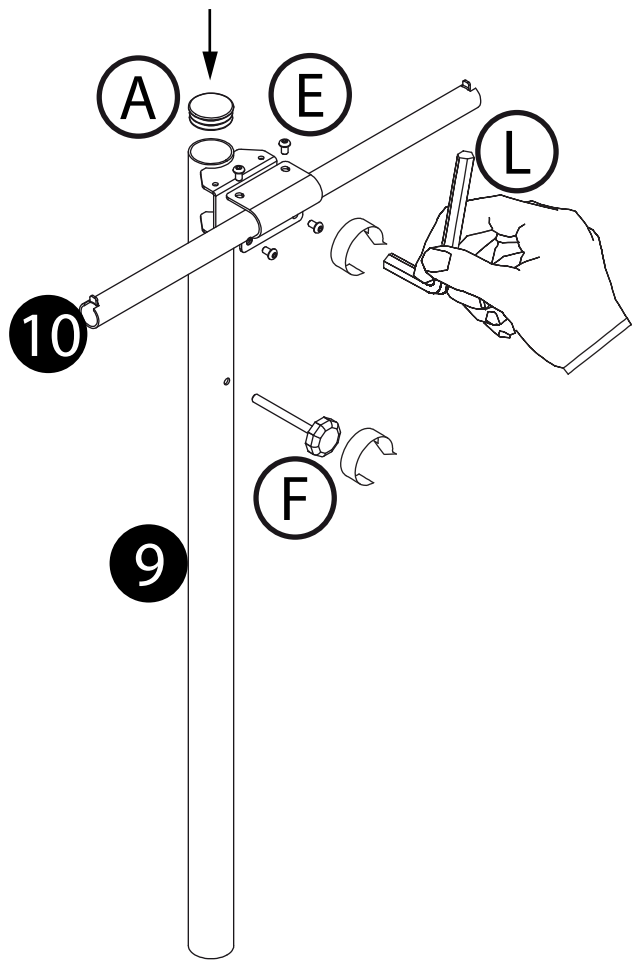

7 SCREEN FITTING
KIT REQUIRED
FOR THIS STEP

Choose the holes that best suit the height you would like your screen at.

8