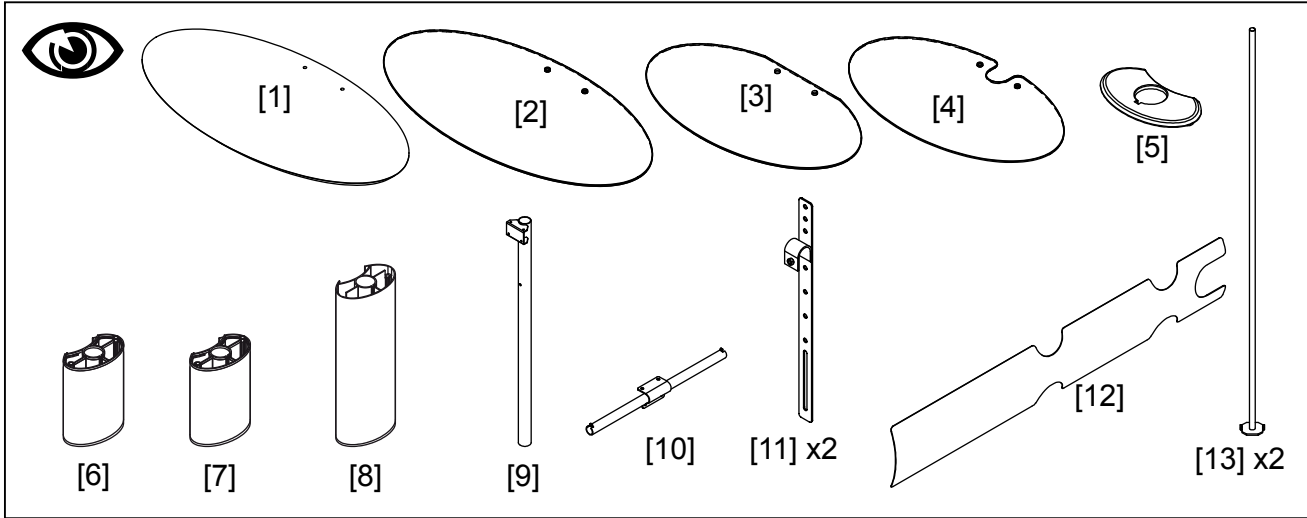

Take extra care not to over tighten any screws as this may cause damage!