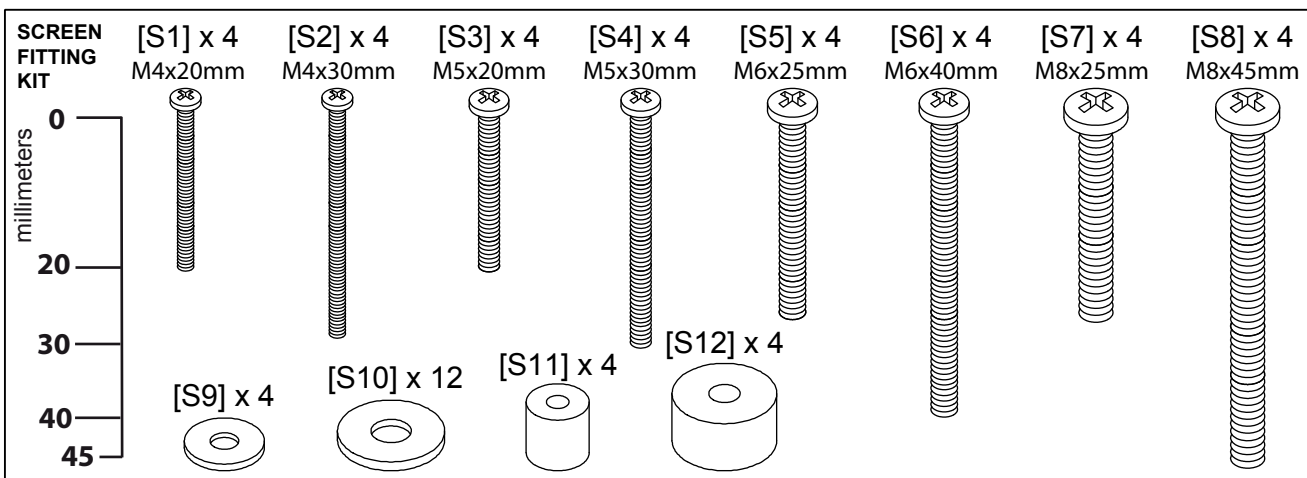

Take extra care not to over tighten any screws as this may cause damage!