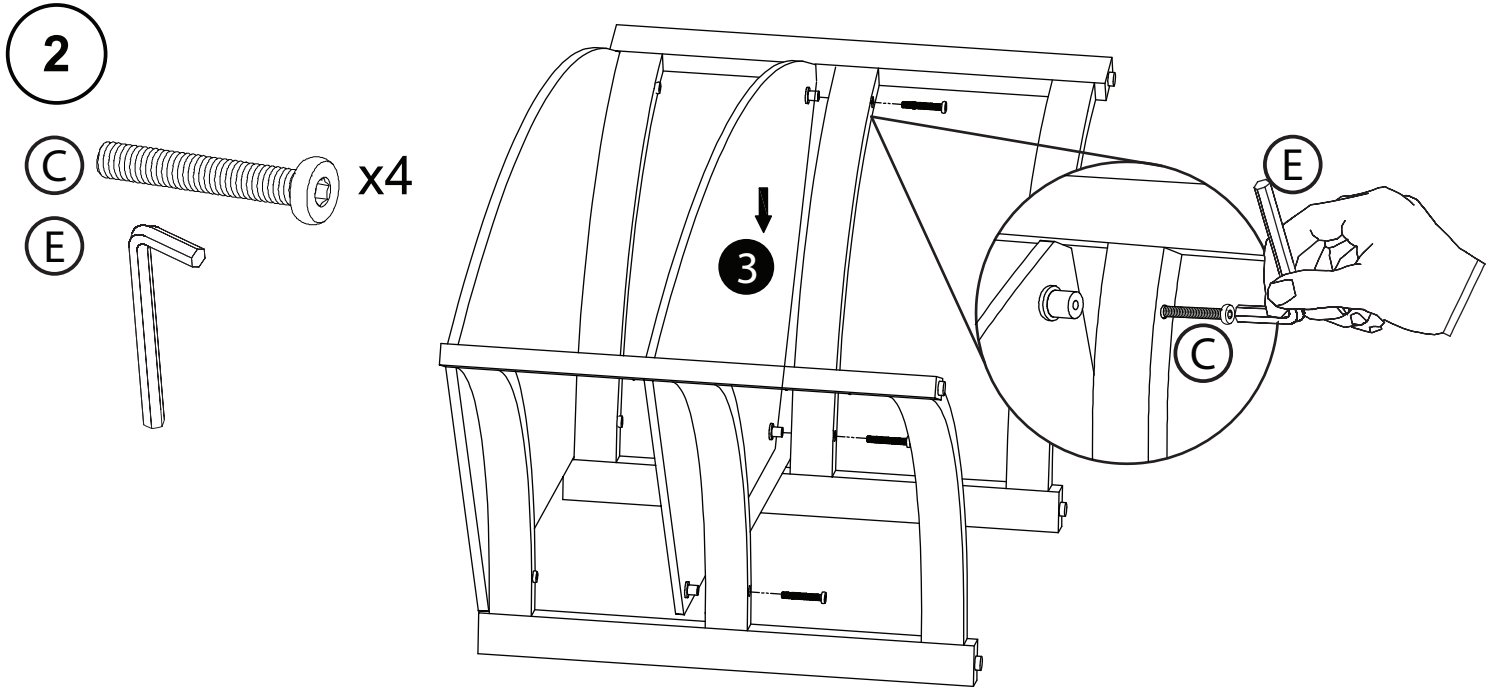

Product Name: SKALA CORNER

Product Ref: SK100TC/BC

Art number: 407110/407111

TECH LINK™

TECHLINK , A Division Of Tapehand Ltd.
Units 7 and 8 Bat and Ball Enterprise Centre
Bat and Ball Road
Sevenoaks
Kent
United Kingdom
TN14 5LJ

0800 634 2699

spares@techlink.uk.com

SKALA CORNER SK100TC/SK100BC

[A] x 4

[B] x 4

[C] x 12

[D] x 1

[E] x 1

Dont fully tighten bolts untill the end to help with fitting and alignment!

- 4**
- B**  x4
- A**  x4
- D** 

- 5**
- D** 