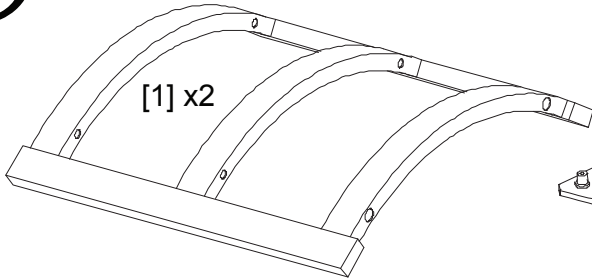

Product Name: SKALA CORNER

Product Ref: SK100TC/BC

Art number: 407110/407111

TECH LINK™

TECHLINK , A Division Of Tapehand Ltd.
Units 7 and 8 Bat and Ball Enterprise Centre
Bat and Ball Road
Sevenoaks
Kent
United Kingdom
TN14 5LJ

0800 634 2699

spares@techlink.uk.com

SKALA CORNER SK100TC/SK100BC

[A] x 4

[B] x 4

[C] x 12

[D] x 1

[E] x 1