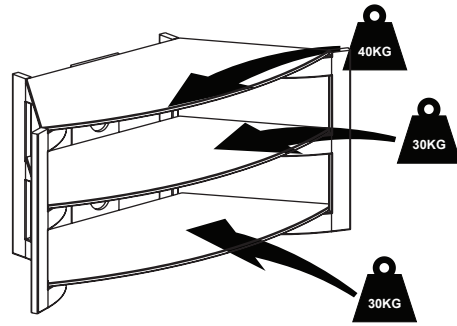

Product Name: SKALA CORNER

Product Ref: SK100TC/BC

Art number: 407110/407111

TECH LINK™

TECHLINK , A Division Of Tapehand Ltd.
Units 7 and 8 Bat and Ball Enterprise Centre
Bat and Ball Road
Sevenoaks
Kent
United Kingdom
TN14 5LJ

0800 634 2699

spares@techlink.uk.com

SKALA CORNER SK100TC/SK100BC

[A] x 4

[B] x 4

[C] x 12

[D] x 1

[E] x 1