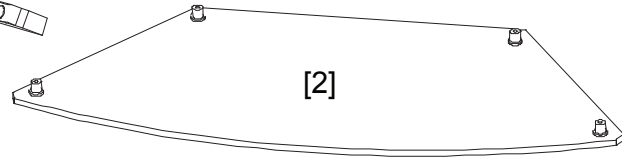

Product Name: SKALA CORNER

Product Ref: SK100TC/BC

Art number: 407110/407111

TECH LINK™

TECHLINK , A Division Of Tapehand Ltd.
Units 7 and 8 Bat and Ball Enterprise Centre
Bat and Ball Road
Sevenoaks
Kent
United Kingdom
TN14 5LJ

0800 634 2699

spares@techlink.uk.com

SKALA CORNER SK100TC/SK100BC

[A] x 4

[B] x 4

[C] x 12

[D] x 1

[E] x 1