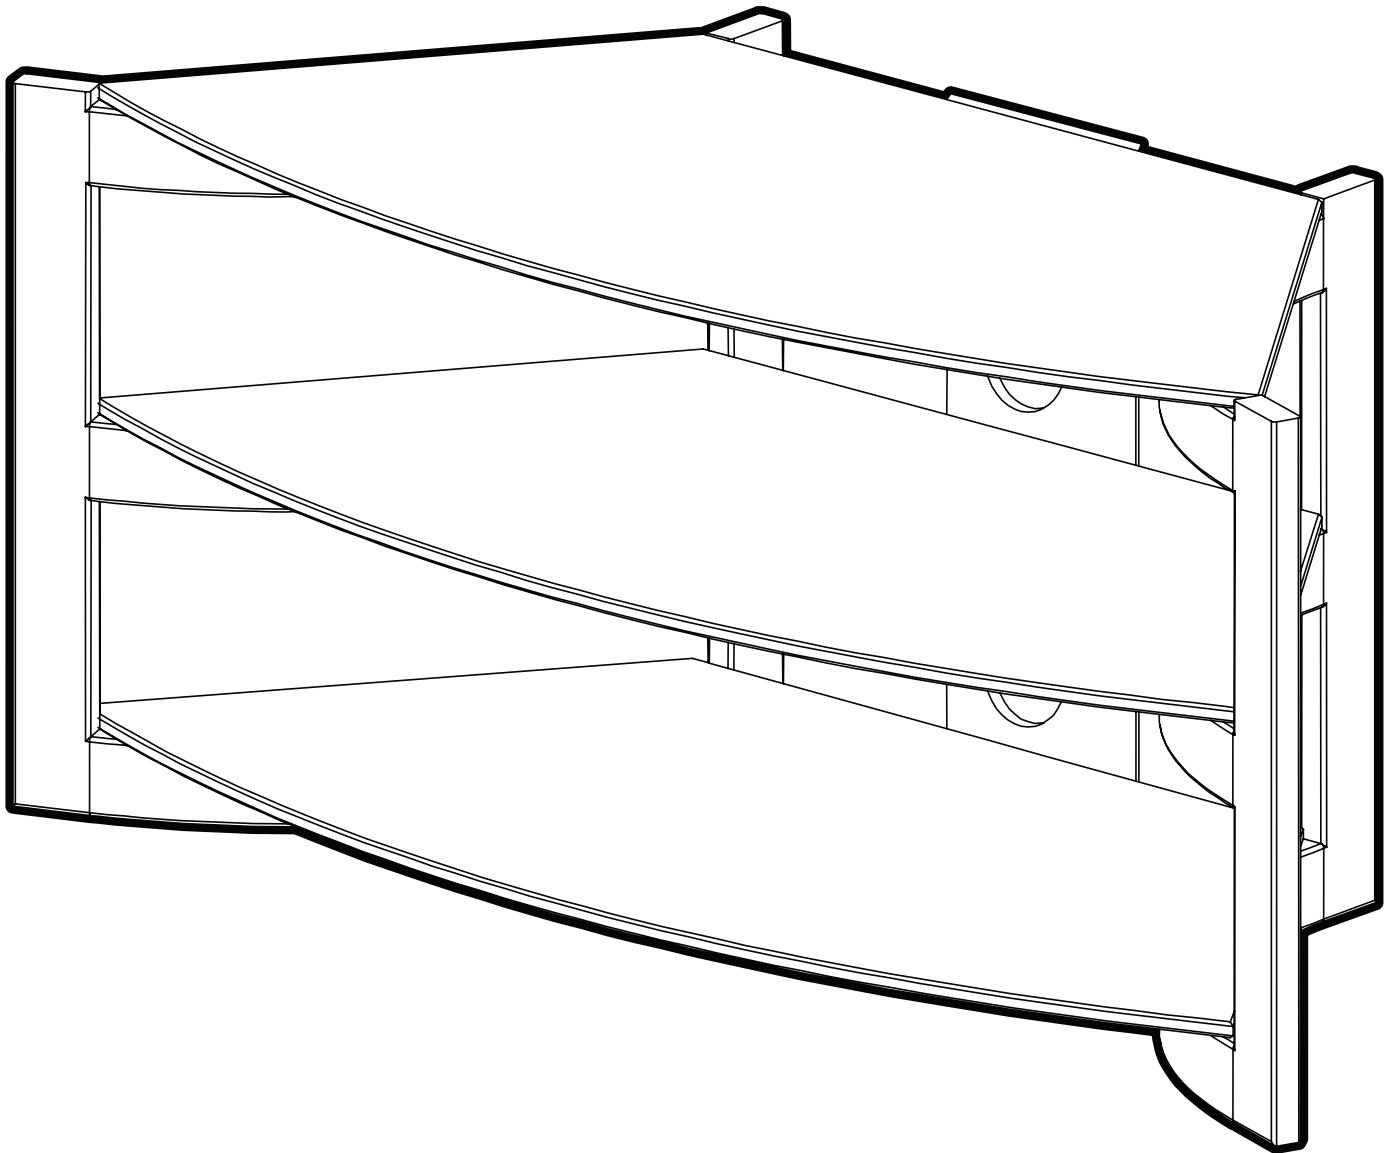

Product Name: SKALA CORNER

Product Ref: SK100TC/BC

Art number: 407110/407111

TECH LINK™

TECHLINK , A Division Of Tapehand Ltd.
Units 7 and 8 Bat and Ball Enterprise Centre
Bat and Ball Road
Sevenoaks
Kent
United Kingdom
TN14 5LJ

0800 634 2699

spares@techlink.uk.com

SKALA CORNER SK100TC/SK100BC

[A] x 4

[B] x 4

[C] x 12

[D] x 1

[E] x 1