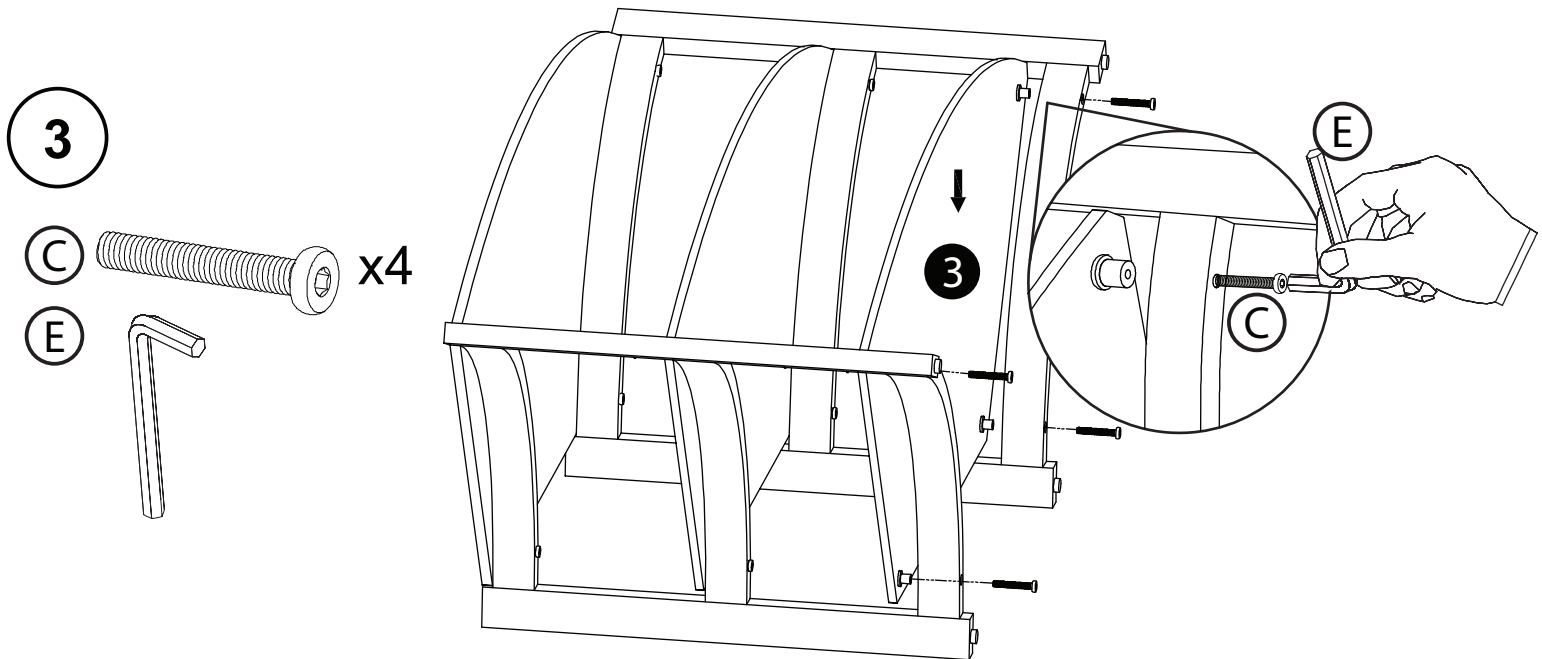

Product Name: SKALA CORNER

Product Ref: SK100TC/BC

Art number: 407110/407111

TECH LINK™

TECHLINK , A Division Of Tapehand Ltd.
Units 7 and 8 Bat and Ball Enterprise Centre
Bat and Ball Road
Sevenoaks
Kent
United Kingdom
TN14 5LJ

0800 634 2699

spares@techlink.uk.com

SKALA CORNER SK100TC/SK100BC

[A] x 4

[B] x 4

[C] x 12

[D] x 1

[E] x 1

Dont fully tighten bolts untill the end to help with fitting and alignment!

- 4**
- B**  x4
- A**  x4
- D** 

- 5**
- D** 