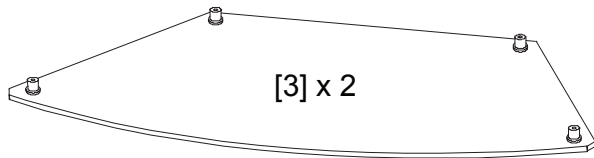

Product Name: SKALA CORNER

Product Ref: SK100TC/BC

Art number: 407110/407111

TECH LINK™

TECHLINK , A Division Of Tapehand Ltd.
Units 7 and 8 Bat and Ball Enterprise Centre
Bat and Ball Road
Sevenoaks
Kent
United Kingdom
TN14 5LJ

0800 634 2699

spares@techlink.uk.com

SKALA CORNER SK100TC/SK100BC

[A] x 4

[B] x 4

[C] x 12

[D] x 1

[E] x 1