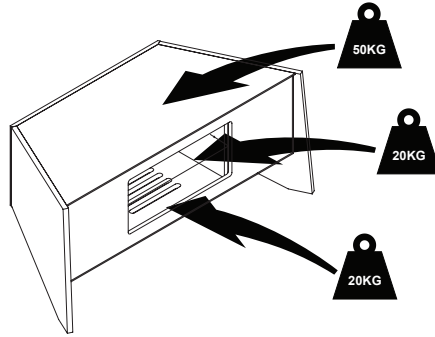

Take extra care not to over tighten any screws as this may cause damage!