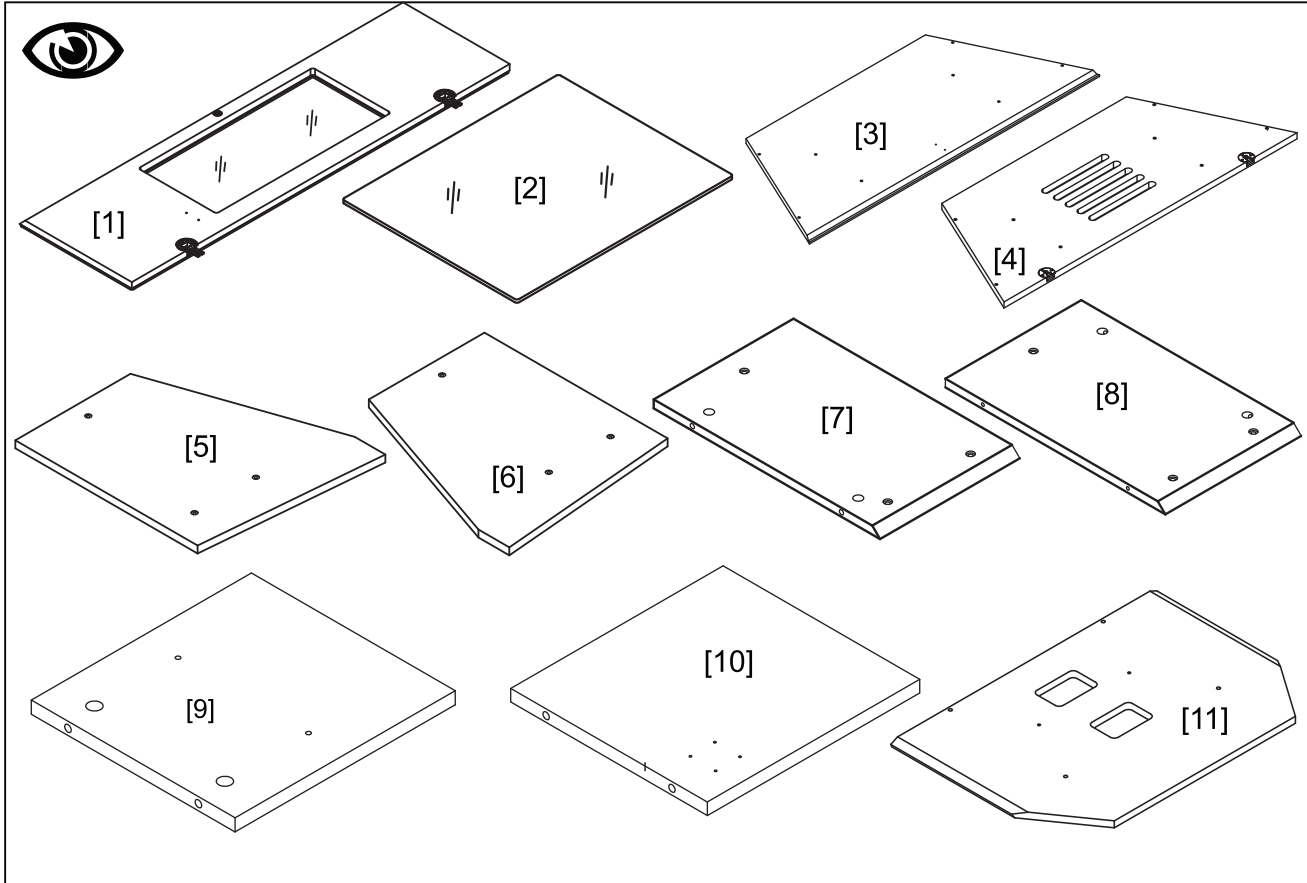

Take extra care not to over tighten any screws as this may cause damage!