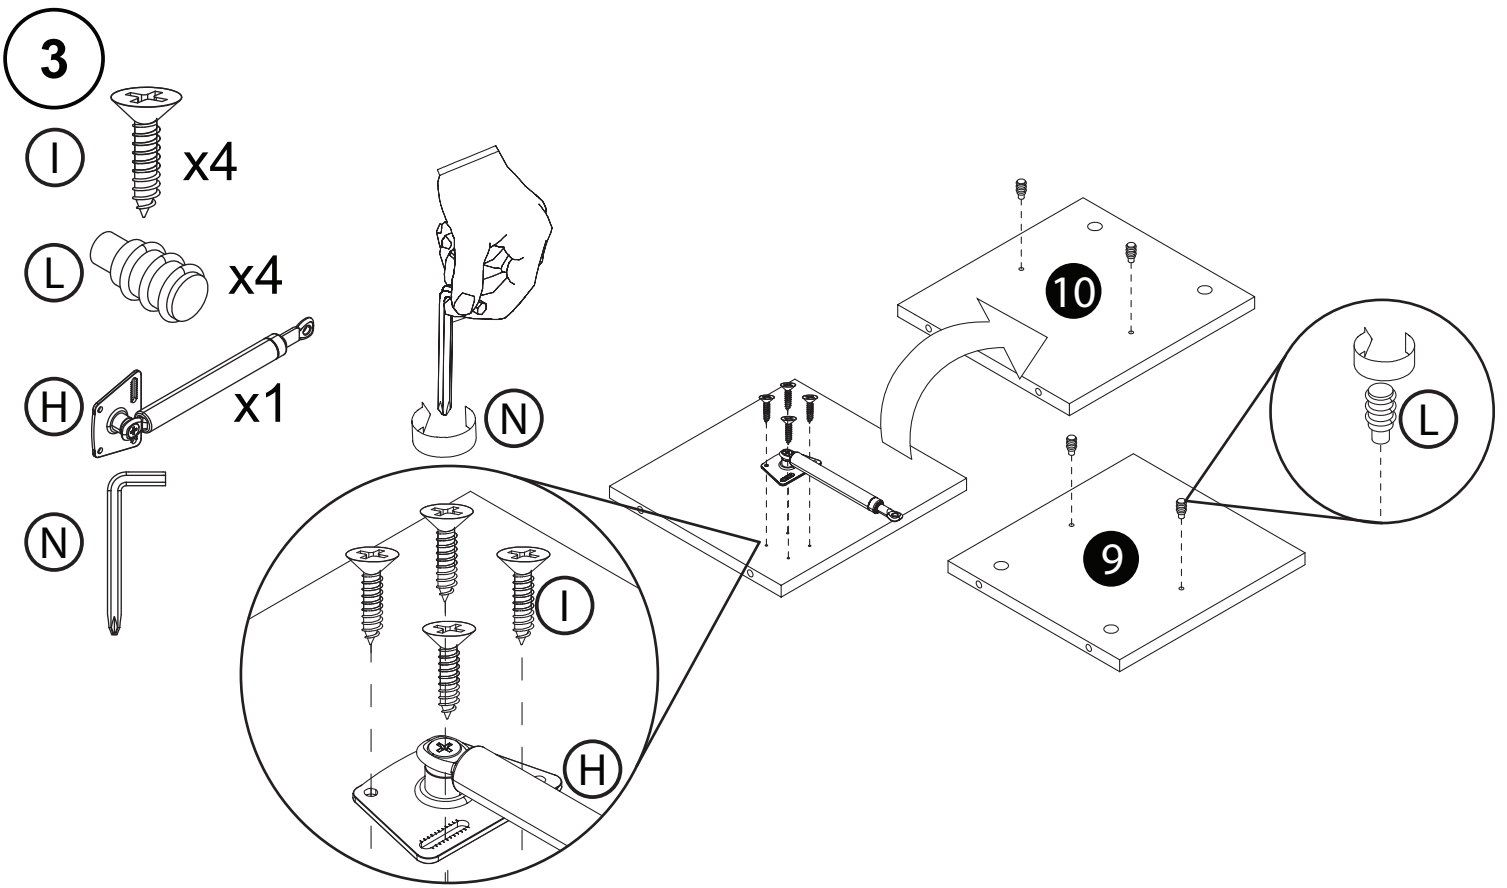

Product Name: FACET+
Product Ref: FTP100LO
Art number: 407291

TECH LINK™

TECHLINK , A Division Of Tapehand Ltd.
Units 7 and 8 Bat and Ball Enterprise Centre
Bat and Ball Road
Sevenoaks
Kent
United Kingdom
TN14 5LJ

0800 634 2699

spares@techlink.uk.com

Take extra care not to over tighten any screws as this may cause damage!

7

L x2

8

D x4

M

9

10

J

x1

I

x2

N

12 **ADJUST**
 If the door doesn't close properly adjust the magnet catch and the hinges slightly to fix alignment.