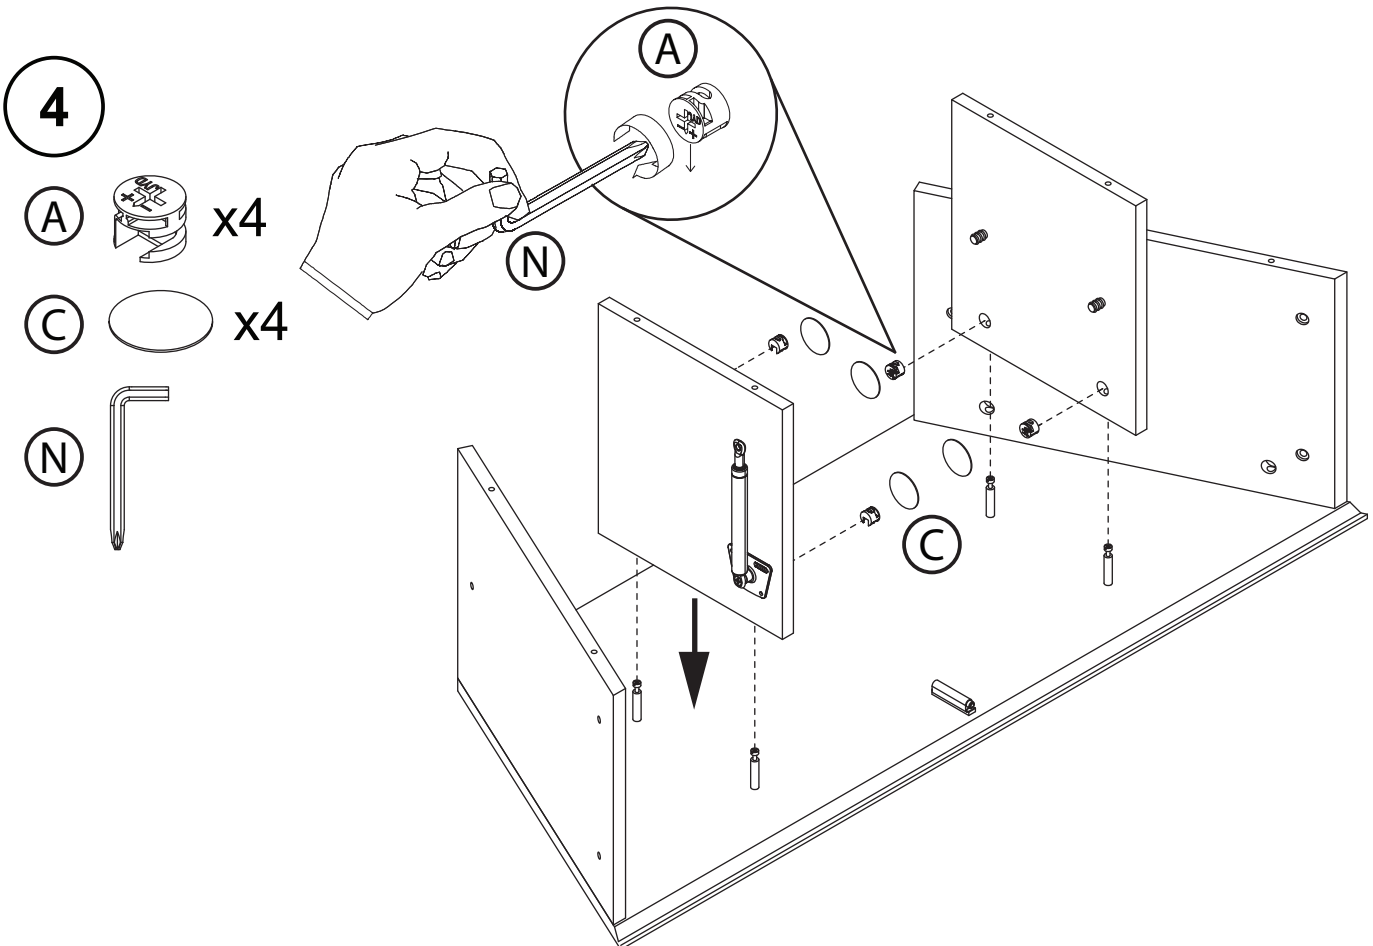

Product Name: FACET+
Product Ref: FTP100LO
Art number: 407291

TECH LINK™

TECHLINK , A Division Of Tapehand Ltd.
Units 7 and 8 Bat and Ball Enterprise Centre
Bat and Ball Road
Sevenoaks
Kent
United Kingdom
TN14 5LJ

0800 634 2699

spares@techlink.uk.com

Take extra care not to over tighten any screws as this may cause damage!

7

L x2

8

D x4

M