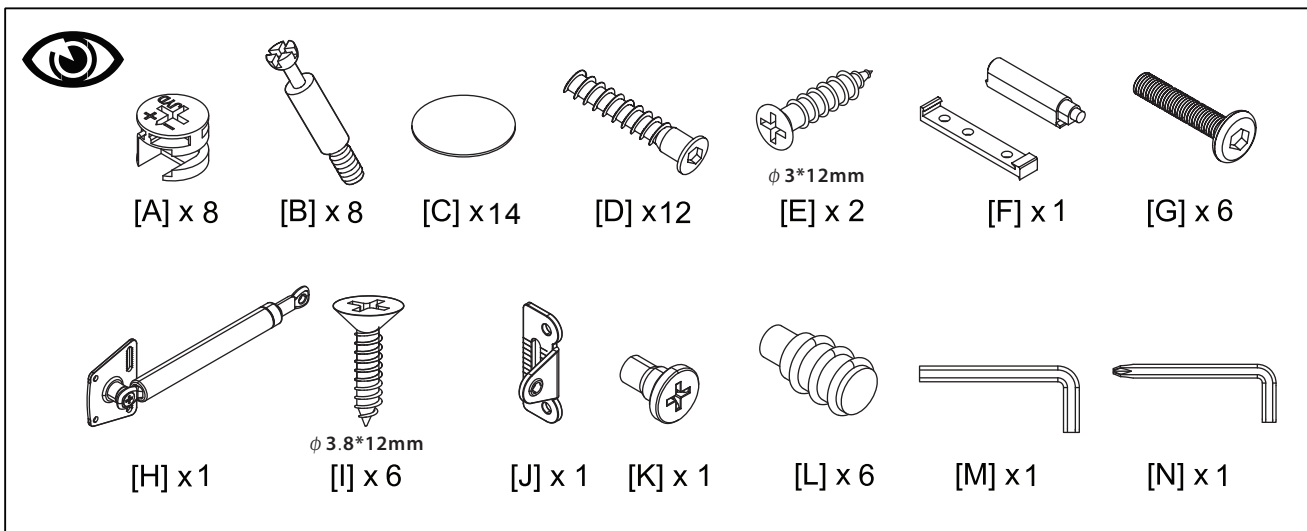

Product Name: FACET+
Product Ref: FTP100LO
Art number: 407291

TECH LINK™

TECHLINK , A Division Of Tapehand Ltd.
Units 7 and 8 Bat and Ball Enterprise Centre
Bat and Ball Road
Sevenoaks
Kent
United Kingdom
TN14 5LJ

0800 634 2699

spares@techlink.uk.com

Take extra care not to over tighten any screws as this may cause damage!

7

L x2

8

D x4

M