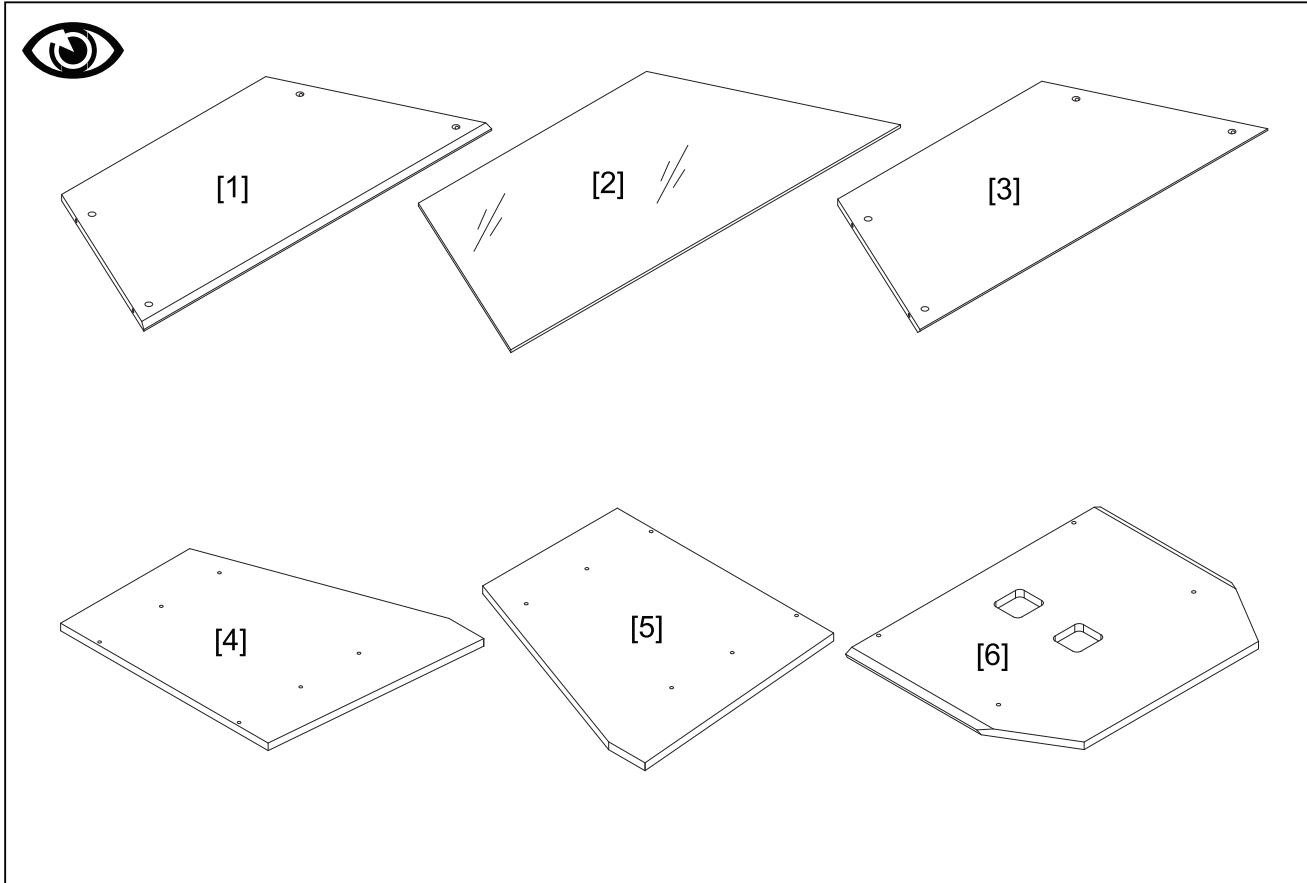

! Take extra care not to over tighten any screws as this may cause damage!