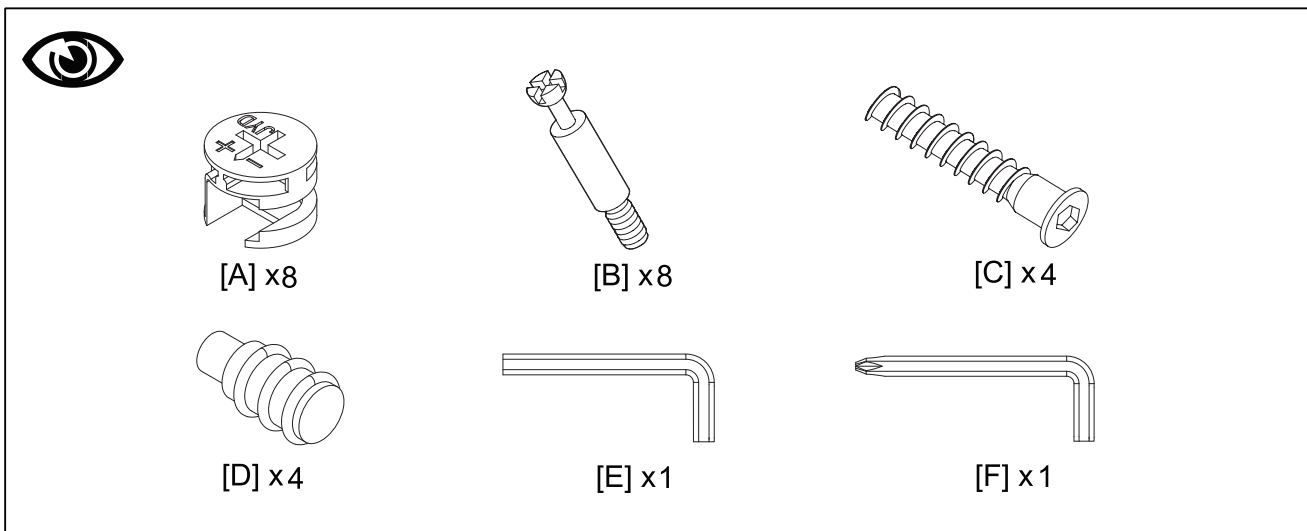

! Take extra care not to over tighten any screws as this may cause damage!