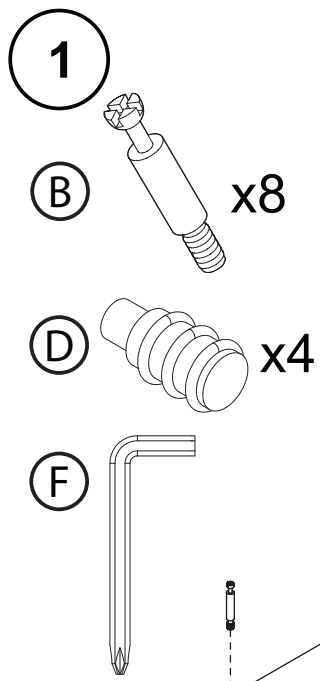

Product Name: FACET
Product Ref: FT100LO
Art number: 407290

TECH LINK™

TECHLINK , A Division Of Tapehand Ltd.
Units 7 and 8 Bat and Ball Enterprise Centre
Bat and Ball Road
Sevenoaks
Kent
United Kingdom
TN14 5LJ

0800 634 2699

spares@techlink.uk.com

! Take extra care not to over tighten any screws as this may cause damage!

3

C

E

x4

4