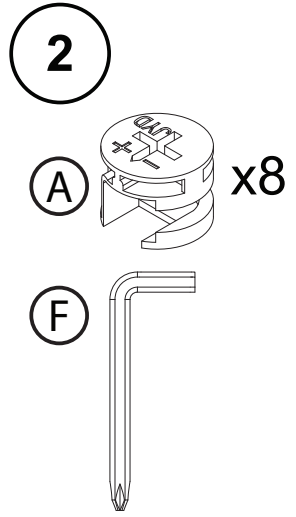

Product Name: FACET
Product Ref: FT100LO
Art number: 407290

TECH LINK™

TECHLINK , A Division Of Tapehand Ltd.
Units 7 and 8 Bat and Ball Enterprise Centre
Bat and Ball Road
Sevenoaks
Kent
United Kingdom
TN14 5LJ

0800 634 2699

spares@techlink.uk.com

! Take extra care not to over tighten any screws as this may cause damage!

3

C

E

x4

4