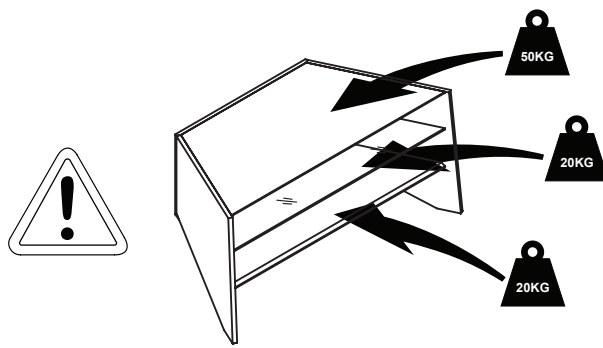

! Take extra care not to over tighten any screws as this may cause damage!