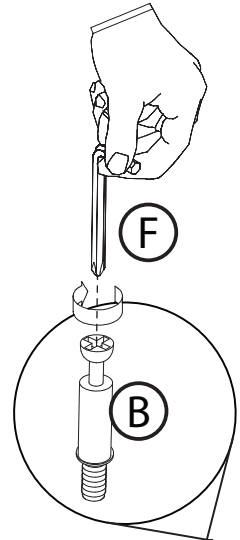

Product Name: FACET
Product Ref: FT100LO
Art number: 407290

TECH LINK™

TECHLINK , A Division Of Tapehand Ltd.
Units 7 and 8 Bat and Ball Enterprise Centre
Bat and Ball Road
Sevenoaks
Kent
United Kingdom
TN14 5LJ

0800 634 2699

spares@techlink.uk.com

! Take extra care not to over tighten any screws as this may cause damage!

3

C

E

x4

4