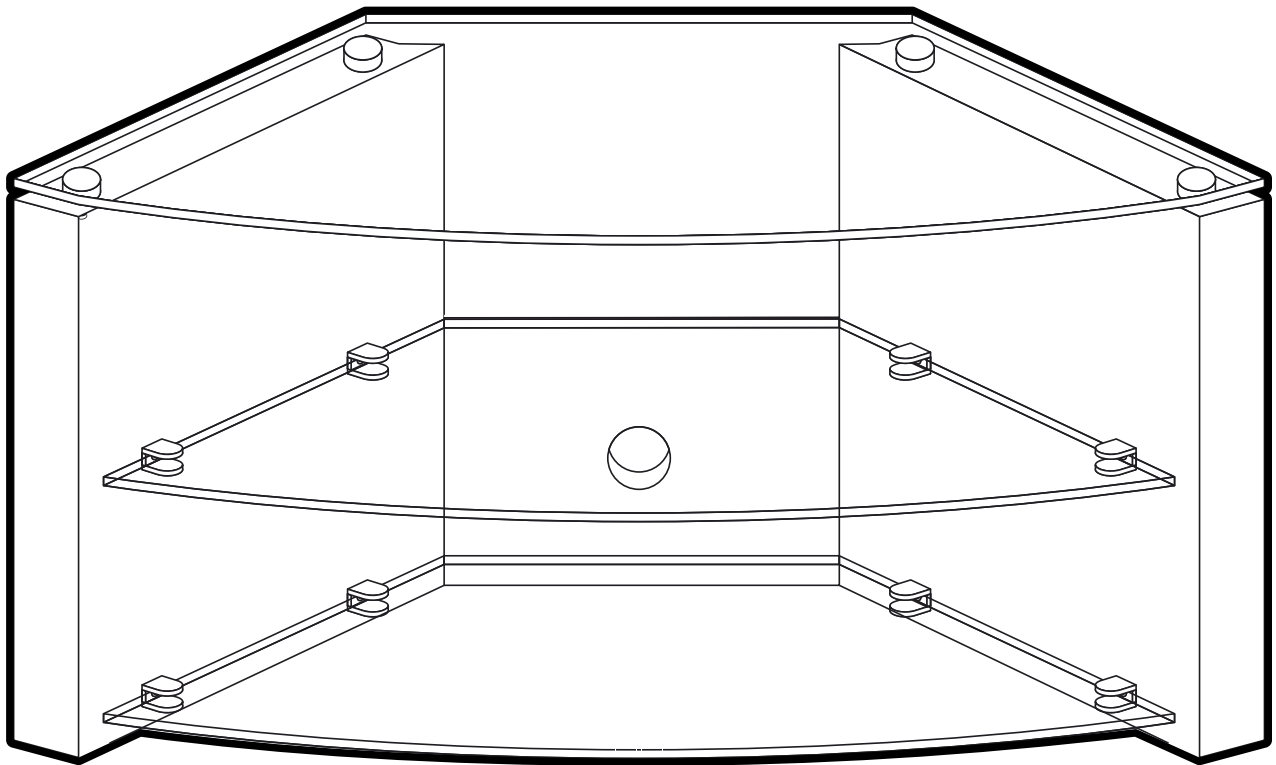

Product Name: BENCH CORNER

Product Ref: B3B

Art Number: 406191

TECHLINK™

TECHLINK, A Division Of Tapehand Ltd.
Units 7 and 8 Bat and Ball Enterprise Centre
Bat and Ball Road
Sevenoaks
Kent
United Kingdom
TN14 5LJ