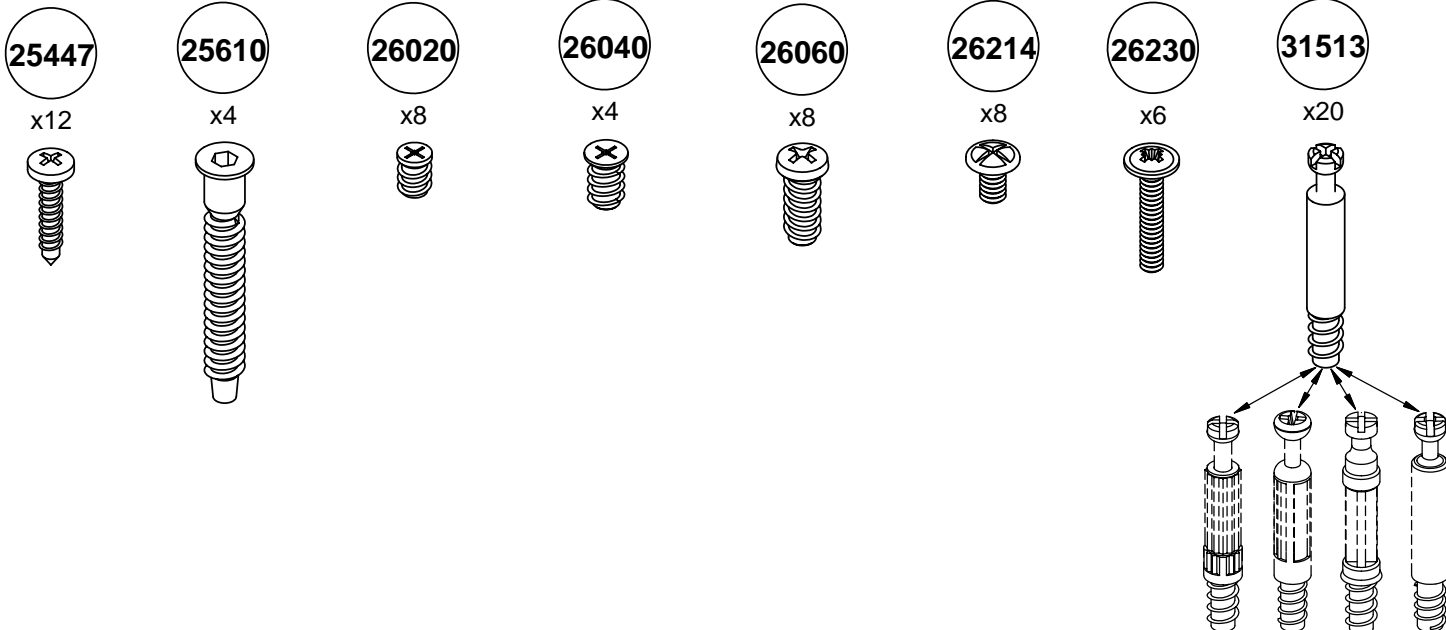

80410

TVILUM-SCANBIRK

Made in Denmark

©TVILUM-SCANBIRK, 21-12-2004

Ege Allé 2
DK-8882 Faarvang, Denmark

41421

x4

42009

x2

71620

x1

71625

x2

81102

x3

4

5

6

7

8

9

10

11

12

13

14

15

16

17

18