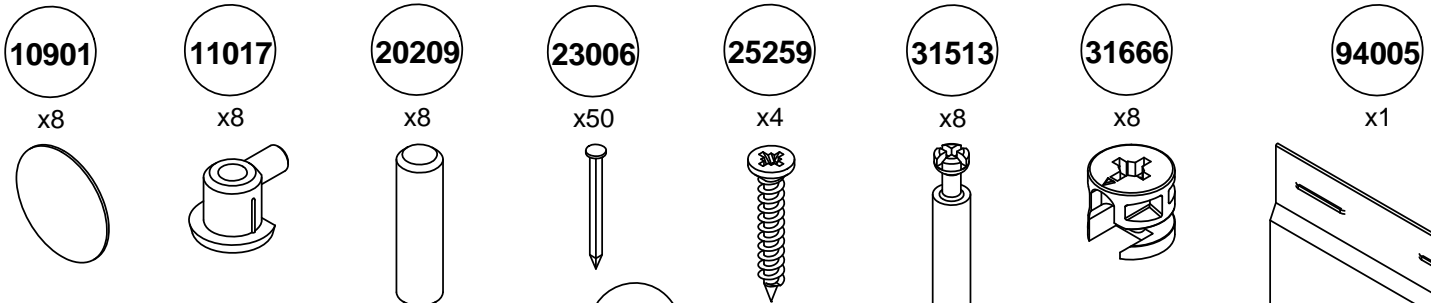

80907

TVILUM-SCANBIRK

Made in Denmark
©TVILUM-SCANBIRK

Egon Kristiansens Allé 2
DK-8882 Faarvang, Denmark

1

2

3

4