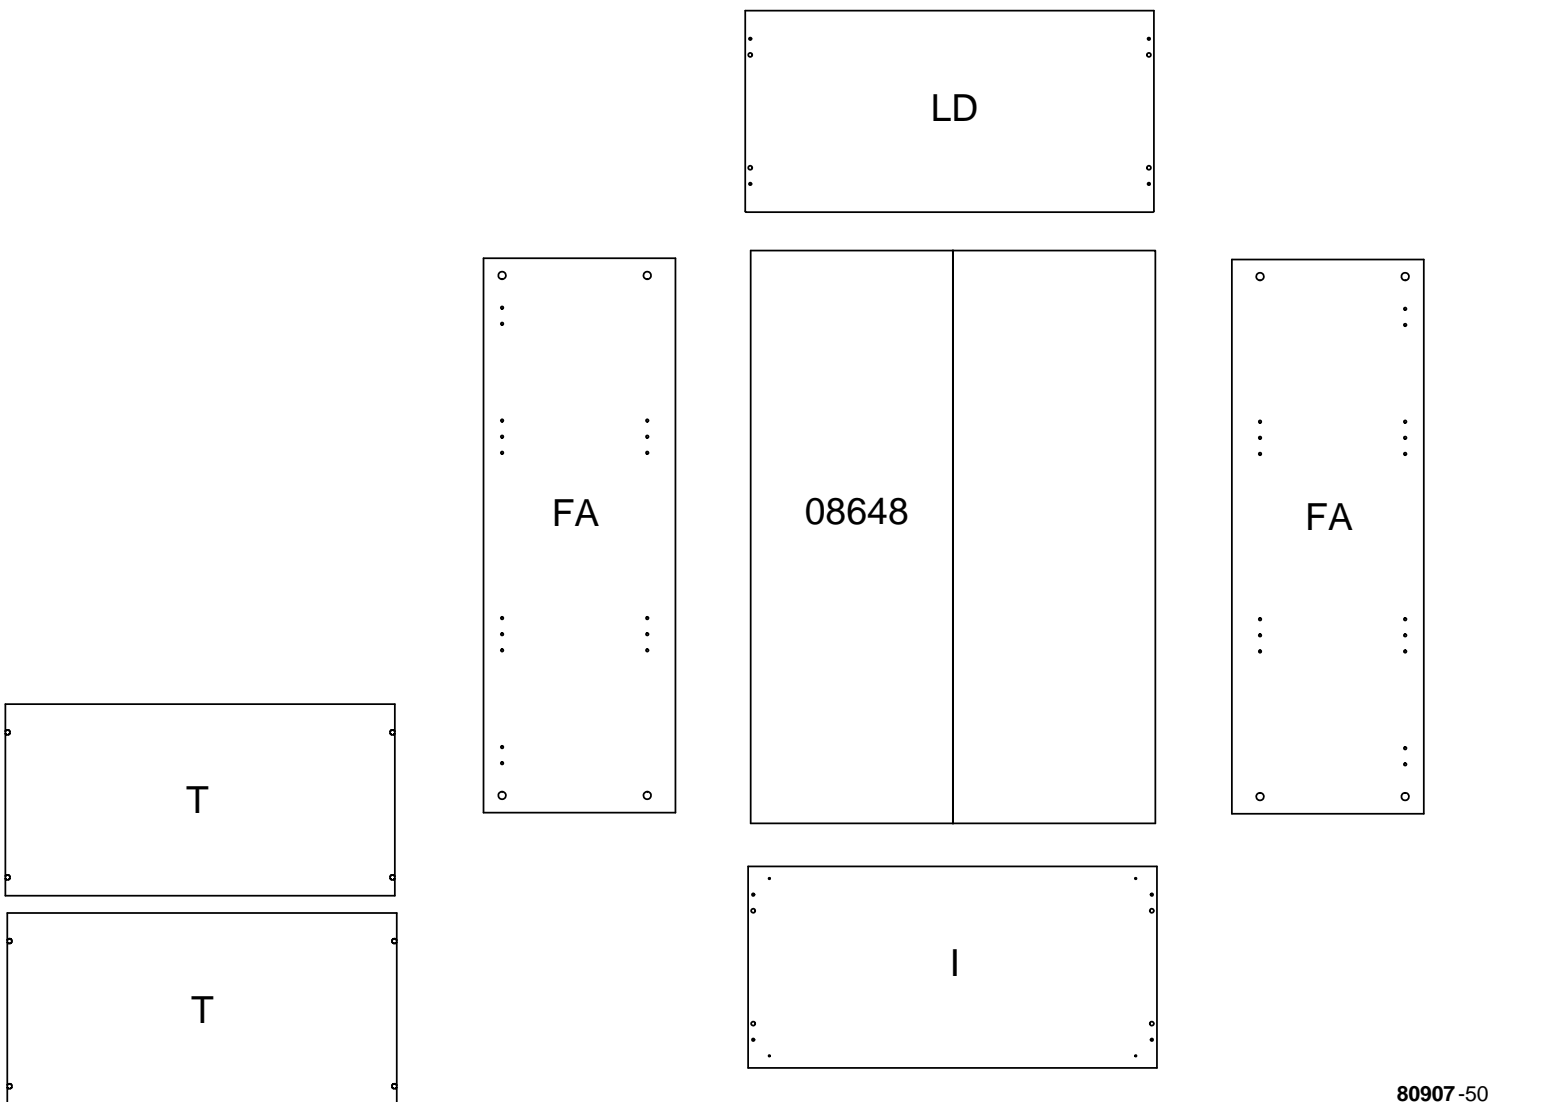

80907

TVILUM-SCANBIRK

Made in Denmark
©TVILUM-SCANBIRK

Egon Kristiansens Allé 2
DK-8882 Faarvang, Denmark

1

2

3

4

5

6

7

8