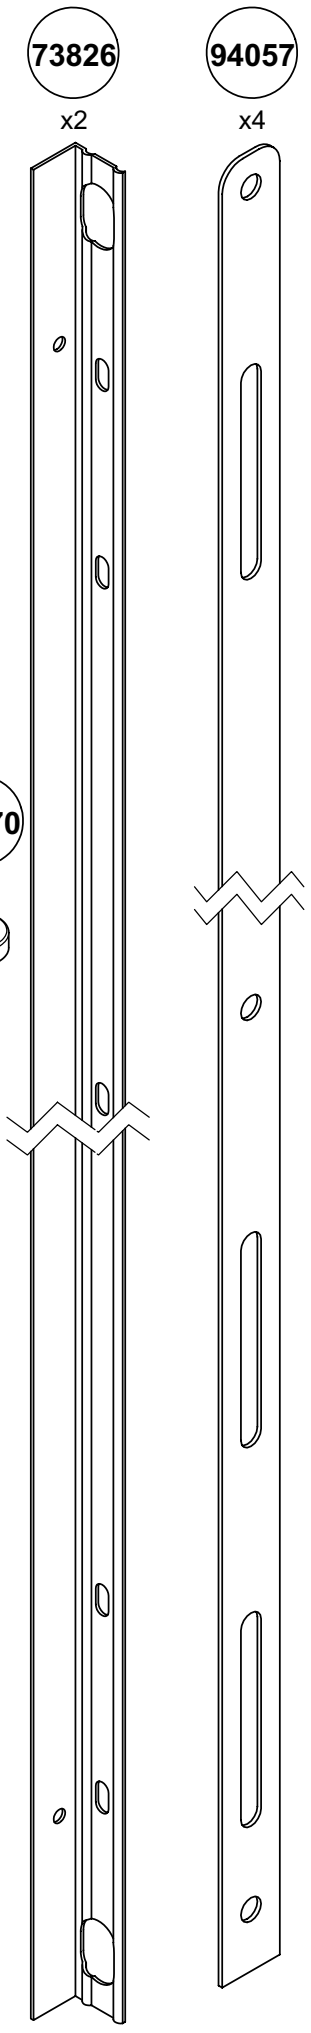

76335

TVILUM-SCANBIRK

Made in Denmark

© TVILUM-SCANBIRK, 08-02-2007

Egon Kristiansens Allé 2
DK-8882 Faarvang, Denmark

1

2

3

4

5

6

7

8

9

10

11

12

13