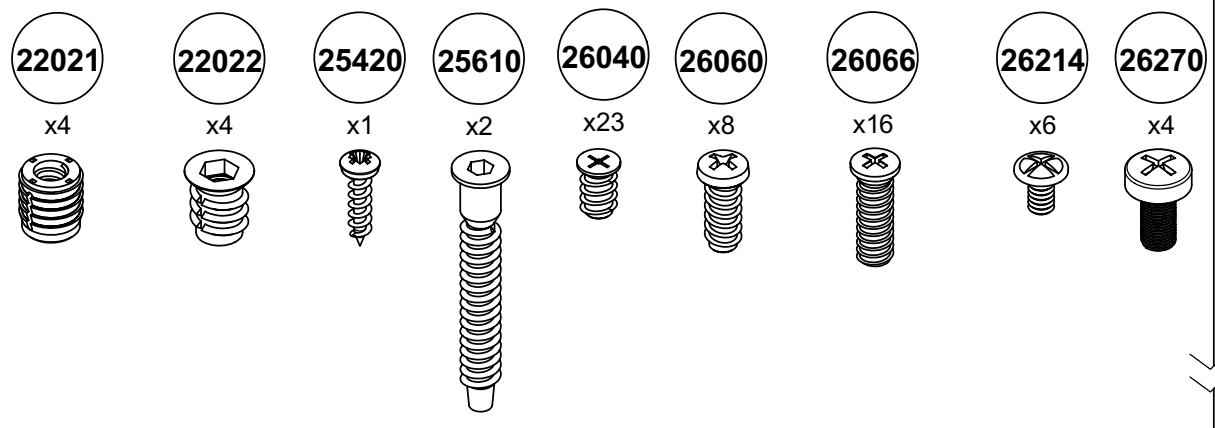

76335

TVILUM-SCANBIRK

Made in Denmark

© TVILUM-SCANBIRK, 08-02-2007

Egon Kristiansens Allé 2
DK-8882 Faarvang, Denmark

1

2

3