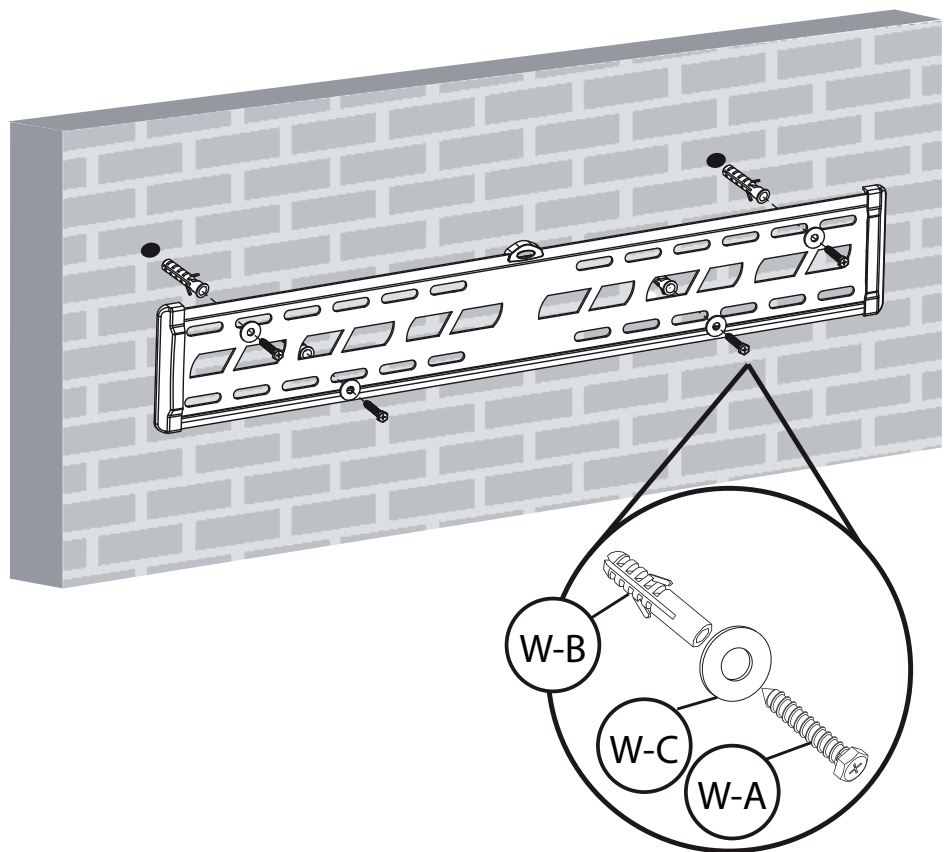

**Product Name: TWM602**

**Art number: 402212**

**TECH LINK™**

**TECHLINK , A Division Of Tapehand Ltd.**  
Units 7 and 8 Bat and Ball Enterprise Centre  
Bat and Ball Road  
Sevenoaks  
Kent  
United Kingdom  
TN14 5LJ

**0800 634 2699**

**spares@techlink.uk.com**

**1**

2a

W-A  x4

W-C  x4

S 

2b

W-A  x4

W-B  x4

W-C  x4

S 

4