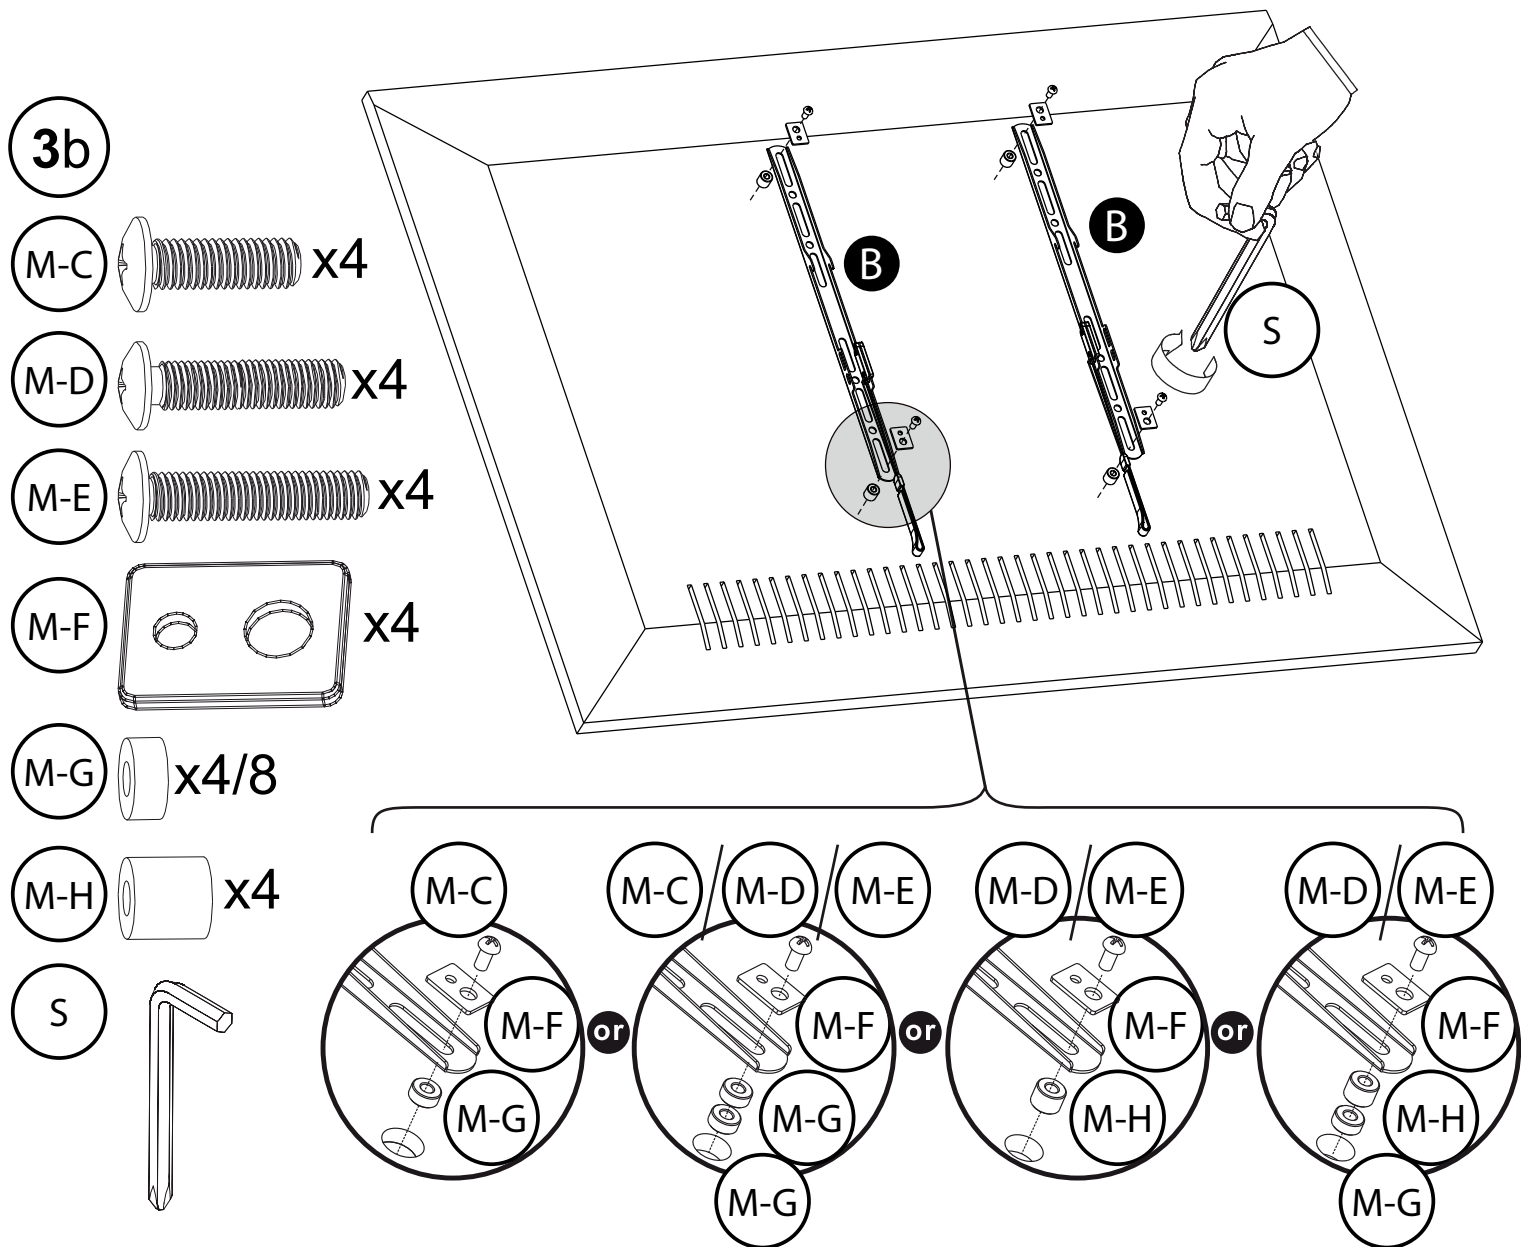

**Product Name: TWM602**

**Art number: 402212**

**TECH LINK™**

**TECHLINK , A Division Of Tapehand Ltd.**  
Units 7 and 8 Bat and Ball Enterprise Centre  
Bat and Ball Road  
Sevenoaks  
Kent  
United Kingdom  
TN14 5LJ

**0800 634 2699**

**spares@techlink.uk.com**

**1**

2a

W-A  x4

W-C  x4

S 

2b

W-A  x4

W-B  x4

W-C  x4

S 

4