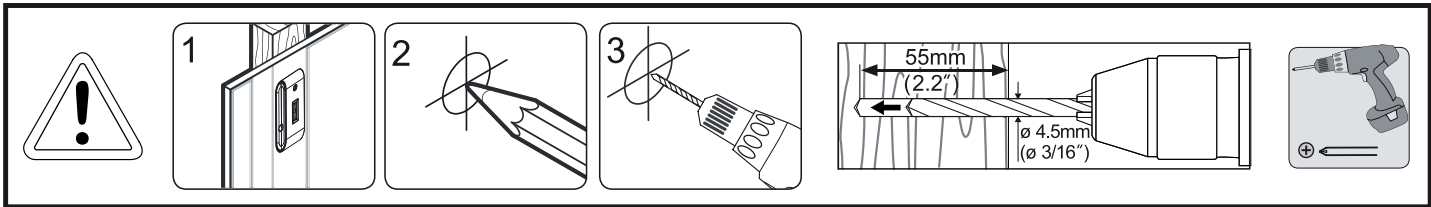

2a

W-A x4

W-C x4

S