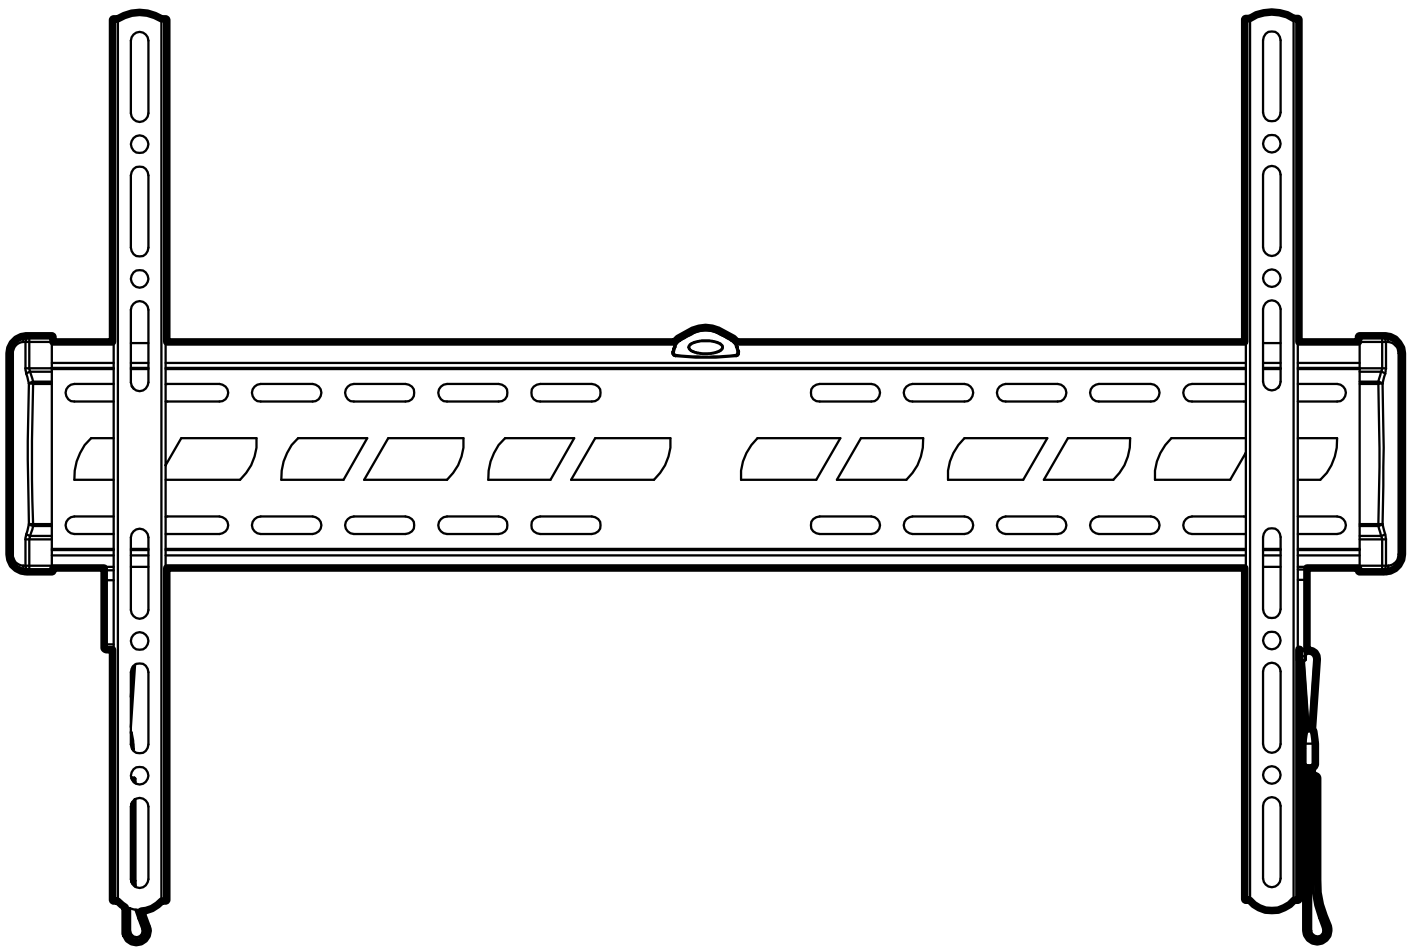

**Product Name: TWM602**

**Art number: 402212**

**TECH LINK™**

**TECHLINK , A Division Of Tapehand Ltd.**  
Units 7 and 8 Bat and Ball Enterprise Centre  
Bat and Ball Road  
Sevenoaks  
Kent  
United Kingdom  
TN14 5LJ