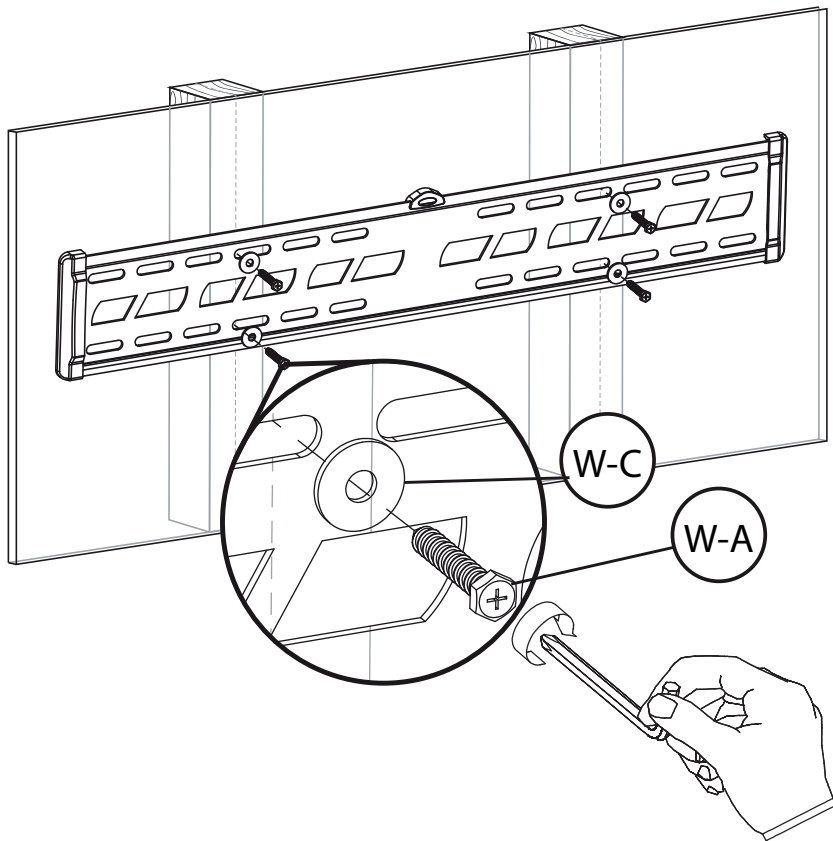

2a

W-A x4

W-C x4

S

2b

W-A x4

W-B x4

W-C x4

S