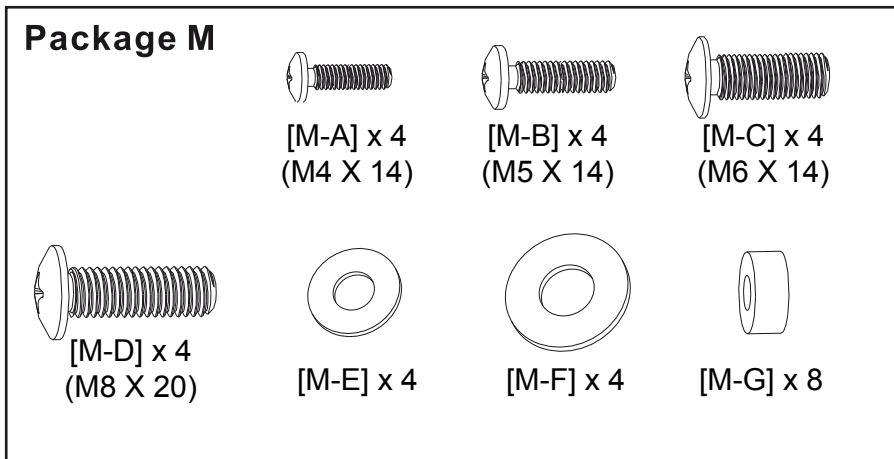

Product Name: TWM201

Art number: 402201

TECH LINK™

**TECHLINK**, A Division Of Tapehand Ltd.  
Units 7 and 8 Bat and Ball Enterprise Centre  
Bat and Ball Road  
Sevenoaks  
Kent  
United Kingdom  
TN14 5LJ

**0800 634 2699**

**spares@techlink.uk.com**

2a

W-A  x2

W-C  x2

2b

W-A  x2

W-B  x2