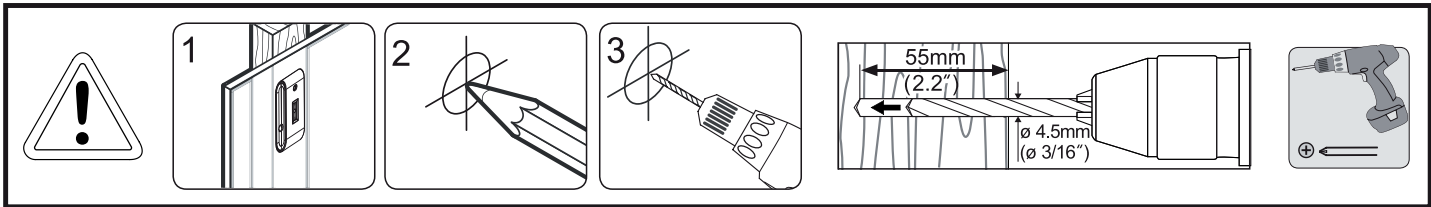

2a

W-A x2

W-C x2

2b

W-A x2

W-B x2

W-C x2