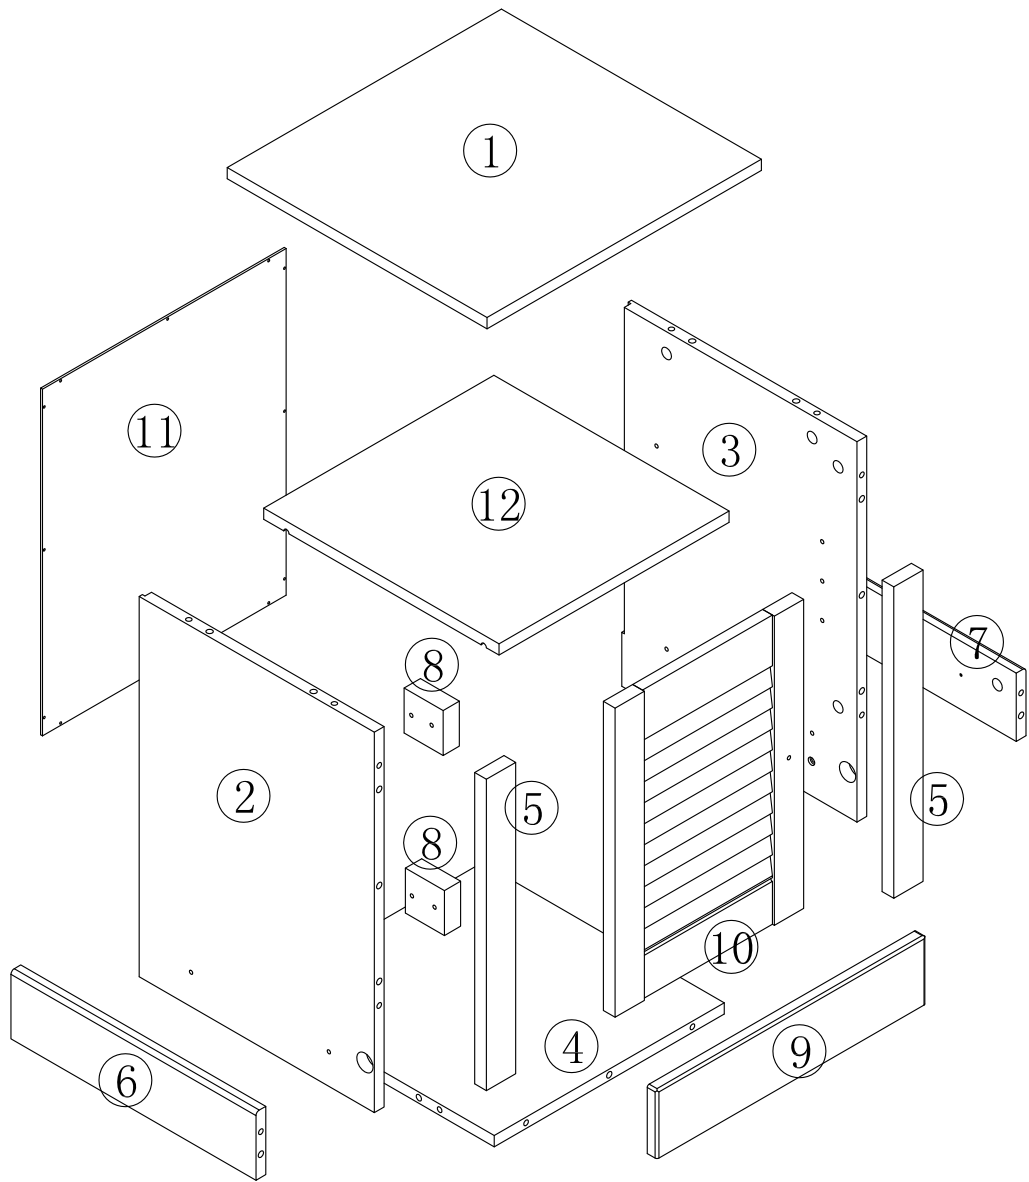

VIPACK

PARIS

PANA1214

HCBL03

30MIN

A	 Ø6x40mm	A x 15	B	 Ø15x12mm	B x 15	C	 Ø8x30mm	C x 18
D	 Ø5x20mm	D x 4	E	 Ø4x25mm	E x 4	F	 Ø4x35mm	F x 4
G	 Ø3x12mm	G x 12	H	 Ø4x14mm	H x 12	I	 Ø4x25mm	I x 1
J	 J x 4	J x 4	K	 K x 1	K x 1	L	 L x 2	L x 2
M	 M x 2	M x 2						