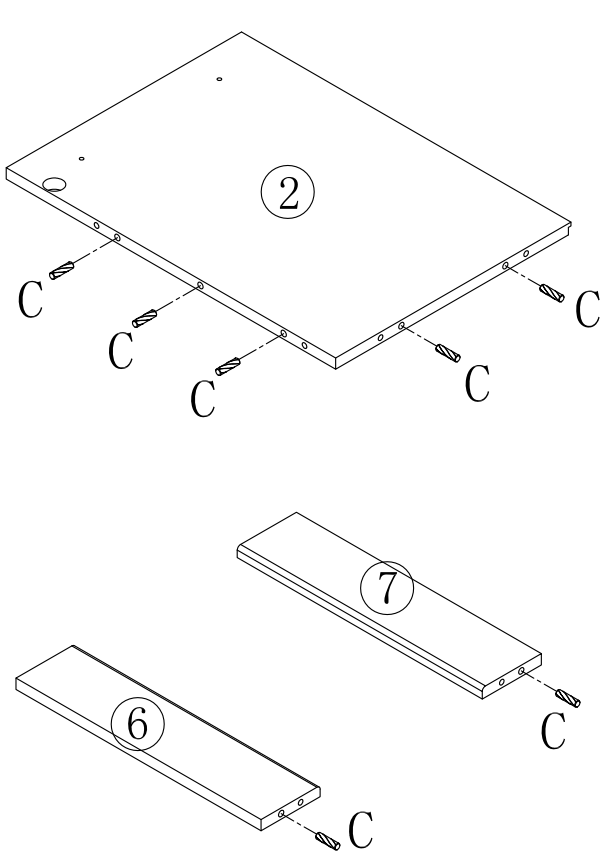

VIPACK

PARIS

PANA1214

HCBL03

30MIN

A	 Ø6x40mm	A x 15	B	 Ø15x12mm	B x 15	C	 Ø8x30mm	C x 18
D	 Ø5x20mm	D x 4	E	 Ø4x25mm	E x 4	F	 Ø4x35mm	F x 4
G	 Ø3x12mm	G x 12	H	 Ø4x14mm	H x 12	I	 Ø4x25mm	I x 1
J	 J x 4	J x 4	K	 K x 1	K x 1	L	 L x 2	L x 2
M	 M x 2	M x 2						

1

C x 18

2

F x 4

D x 4

A x 4

3

		
H x 8	L x 2	M x 2
		
	K x 1	I x 1

4

B x 4

5

6

7

8

9

10