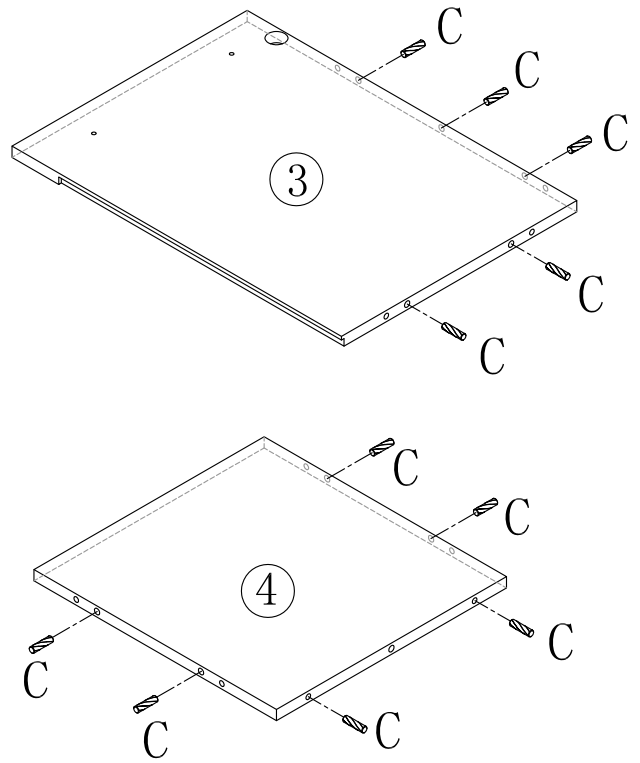

VIPACK

PARIS

PANA1214

HCBL03

30MIN

A	 Ø6x40mm	A x 15	B	 Ø15x12mm	B x 15	C	 Ø8x30mm	C x 18
D	 Ø5x20mm	D x 4	E	 Ø4x25mm	E x 4	F	 Ø4x35mm	F x 4
G	 Ø3x12mm	G x 12	H	 Ø4x14mm	H x 12	I	 Ø4x25mm	I x 1
J	 J x 4	J x 4	K	 K x 1	K x 1	L	 L x 2	L x 2
M	 M x 2	M x 2						

1

C x 18

2

F x 4

D x 4

A x 4

3

		
H x 8	L x 2	M x 2
		
	K x 1	I x 1