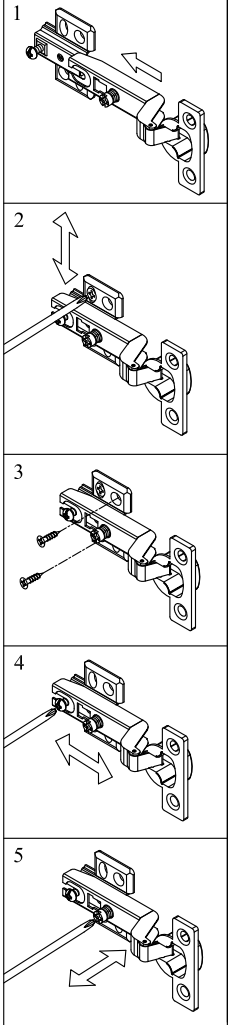

VIPACK

PARIS

PANA1214

HCBL03

30MIN

A	 Ø6x40mm	A x 15	B	 Ø15x12mm	B x 15	C	 Ø8x30mm	C x 18
D	 Ø5x20mm	D x 4	E	 Ø4x25mm	E x 4	F	 Ø4x35mm	F x 4
G	 Ø3x12mm	G x 12	H	 Ø4x14mm	H x 12	I	 Ø4x25mm	I x 1
J	 J x 4	J x 4	K	 K x 1	K x 1	L	 L x 2	L x 2
M	 M x 2	M x 2						

1

C x 18

2

F x 4

D x 4

A x 4

3

		
H x 8	L x 2	M x 2
		
	K x 1	I x 1

4

B x 4

5

6

7

8

9

10