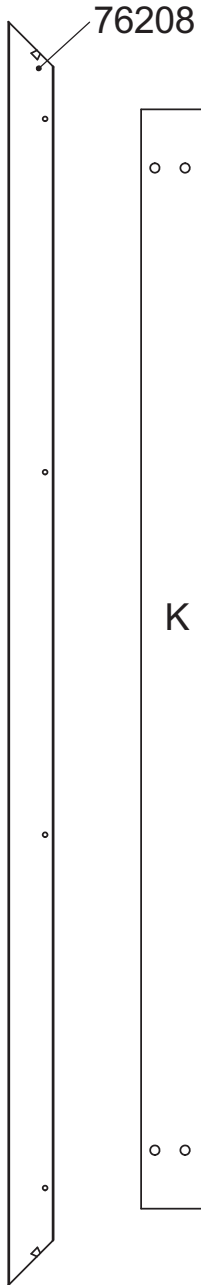

79872

TVILUM-SCANBIRK

Made in Denmark
©TVILUM-SCANBIRK

Egon Kristiansens Allé 2
DK-8882 Faarvang, Denmark

12202

x4

13418

x10

21020

x4

21210

x4

21416

x4

21618

x4

25233

x20

25443

x32

25604

x12

33203

x4

63011

x4

1

2

3

4

5

6