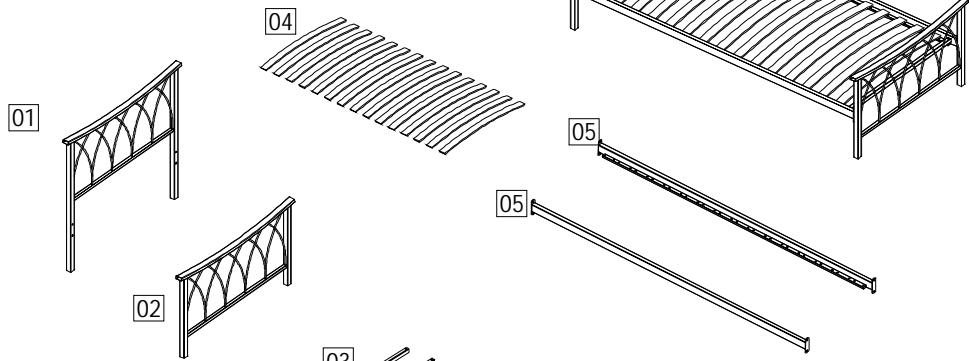

Assembly Sheet

New Celine bed

Parts List

NO.	Particulars	QTY
01	Headboard	1
02	Footboard	1
03	Transverse tubule	2
04	Bentwood slats	15
05	Side rail	2

Hardware List

A		C	
M6X20MM	8PCS	SIDE SLAT STOPPER	30PCS
B		D	
M6X30MM	4PCS	M6	4PCS
E			
4X4MM	2PCS		

A 
M6X20MM 8PCS

B 
M6X40MM 4PCS
D 
M6 4PCS

C 
SIDE SLAT STOPPER 30PCS