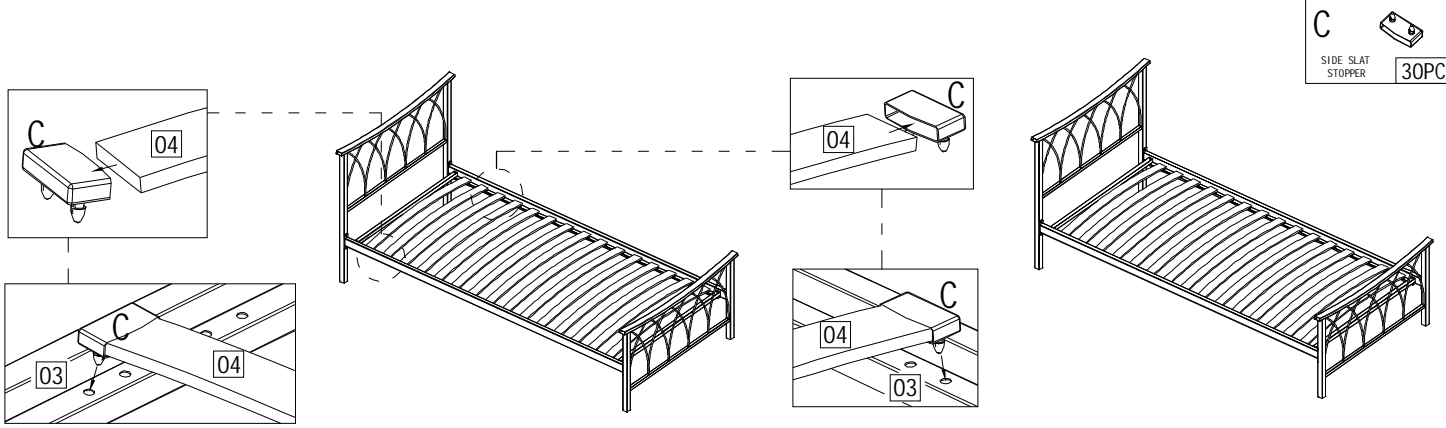

Assembly Sheet

New Celine bed

Parts List

NO.	Particulars	QTY
01	Headboard	1
02	Footboard	1
03	Transverse tubule	2
04	Bentwood slats	15
05	Side rail	2

Hardware List

A		C	
M6X20MM	8PCS	SIDE SLAT STOPPER	30PCS
B		D	
M6X30MM	4PCS	M6	4PCS
E			
4X4MM	2PCS		

A 
M6X20MM 8PCS

B 
M6X40MM 4PCS
D 
M6 4PCS

C 
SIDE SLAT STOPPER 30PCS