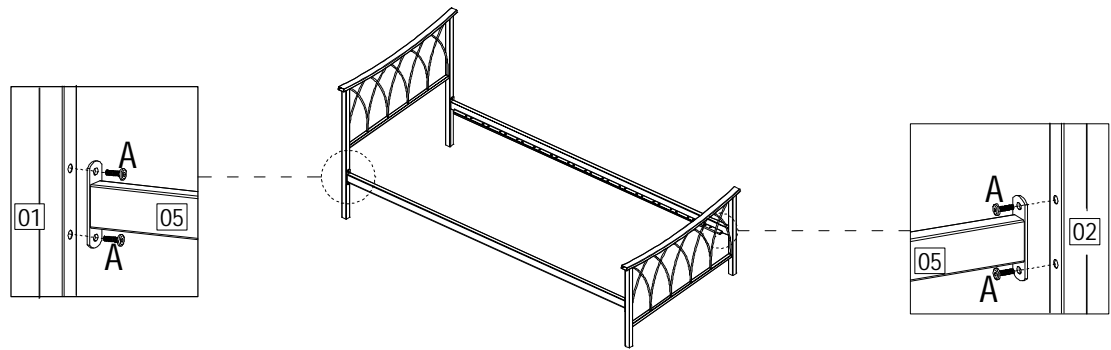

Assembly Sheet

New Celine bed

Parts List

NO.	Particulars	QTY
01	Headboard	1
02	Footboard	1
03	Transverse tubule	2
04	Bentwood slats	15
05	Side rail	2

Hardware List

A		C	
M6X20MM	8PCS	SIDE SLAT STOPPER	30PCS
B		D	
M6X30MM	4PCS	M6	4PCS
E			
4X4MM	2PCS		

A 
M6X20MM 8PCS

B 
M6X40MM 4PCS
D 
M6 4PCS

C 
SIDE SLAT STOPPER 30PCS