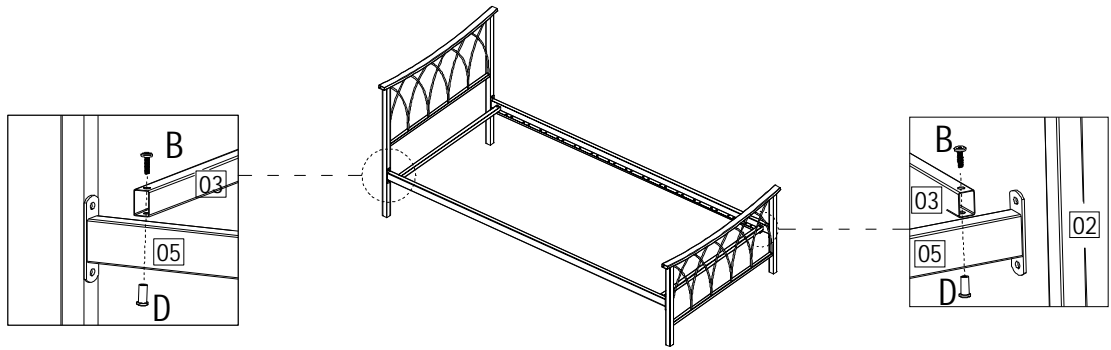

Assembly Sheet

New Celine bed

Parts List

NO.	Particulars	QTY
01	Headboard	1
02	Footboard	1
03	Transverse tubule	2
04	Bentwood slats	15
05	Side rail	2

Hardware List

A		C	
M6X20MM	8PCS	SIDE SLAT STOPPER	30PCS
B		D	
M6X30MM	4PCS	M6	4PCS
E			
4X4MM	2PCS		

A 
M6X20MM 8PCS

B 
M6X40MM 4PCS
D 
M6 4PCS

C 
SIDE SLAT STOPPER 30PCS