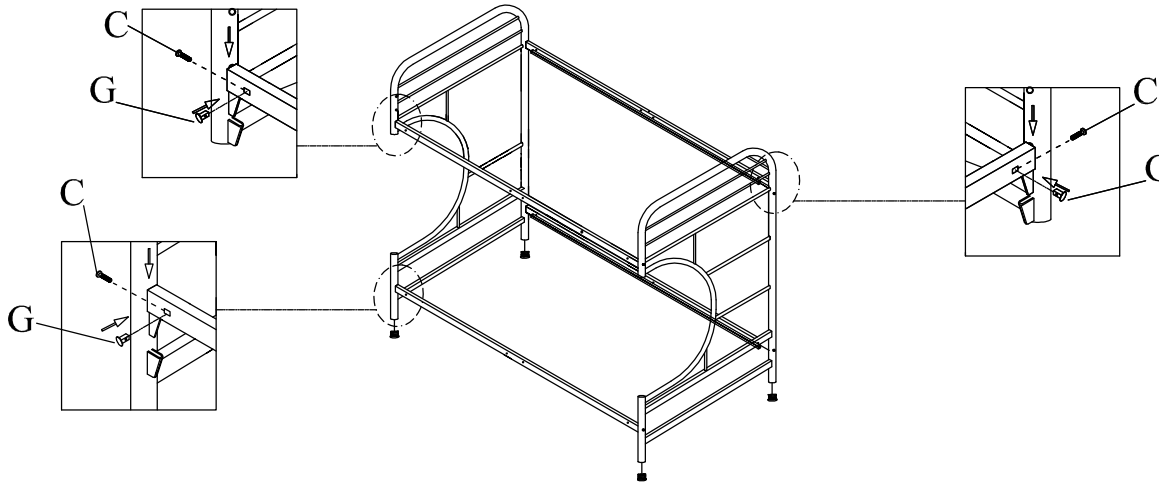

Assembly sheet

Part check list

CT-903

N0	particular	Qty
01	left bracket	1
02	right bracket	1
03	back side rail of top	1
04	front side rail of top	2
05	back guardrail	1
06	front guardrail	1
07	side rails of bottom	2
08	mesh	4
09	stair	1

hardware list

<b>A</b> M6 x 40MM 22 PCS	<b>D</b> M6 1 PCS	<b>G</b> nuts for side rails M8 8 PCS
<b>B</b> M6 x 30MM 13 PCS	<b>E</b> Ø50 4 PCS	<b>H</b> 10 x 10MM 1 PCS
<b>C</b> M8 x 80MM 8 PCS	<b>F</b> Ø50 4 PCS	<b>I</b> 5 x 5 MM 1 PCS
		<b>J</b> 4 x 4MM 1 PCS

<b>B</b> M6 x 30MM 13 PCS
<b>C</b> M8 x 80MM 8 PCS
<b>G</b> nuts for side rails M8 8 PCS

max height of mattress 20cm

<b>A</b> M6 x 40MM 22 PCS
<b>D</b> M6 1 PCS