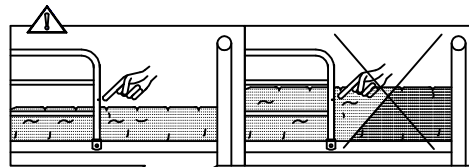

B M6 x 30MM 13 PCS
C M8 x 80MM 8 PCS
G nuts for side rails M8 8 PCS

max height of mattress 20cm