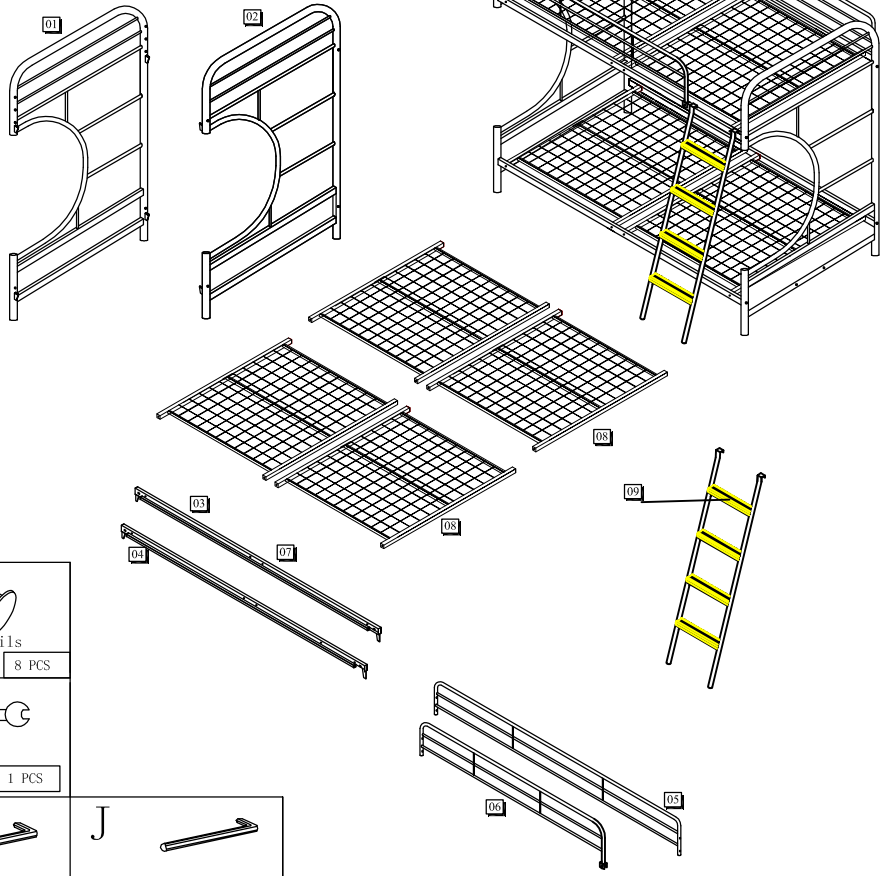

Assembly sheet

Part check list

CT-903

N0	particular	Qty
01	left bracket	1
02	right bracket	1
03	back side rail of top	1
04	front side rail of top	2
05	back guardrail	1
06	front guardrail	1
07	side rails of bottom	2
08	mesh	4
09	stair	1

hardware list

<b>A</b> M6 x 40MM 22 PCS	<b>D</b> M6 1 PCS	<b>G</b> nuts for side rails M8 8 PCS
<b>B</b> M6 x 30MM 13 PCS	<b>E</b> Ø50 4 PCS	<b>H</b> 10 x 10MM 1 PCS
<b>C</b> M8 x 80MM 8 PCS	<b>F</b> Ø50 4 PCS	<b>I</b> 5 x 5 MM 1 PCS
		<b>J</b> 4 x 4MM 1 PCS

<b>B</b> M6 x 30MM 13 PCS
<b>C</b> M8 x 80MM 8 PCS
<b>G</b> nuts for side rails M8 8 PCS

max height of mattress 20cm

<b>A</b> M6 x 40MM 22 PCS
<b>D</b> M6 1 PCS