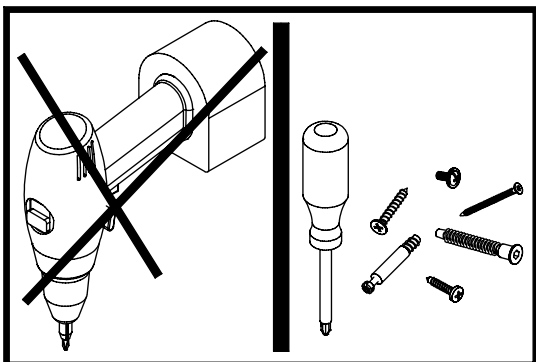

# 79083

TVILUM-SCANBIRK

Made in Denmark  
©TVILUM-SCANBIRK

Egon Kristiansens Allé 2  
DK-8882 Faarvang, Denmark

1

2

3

4