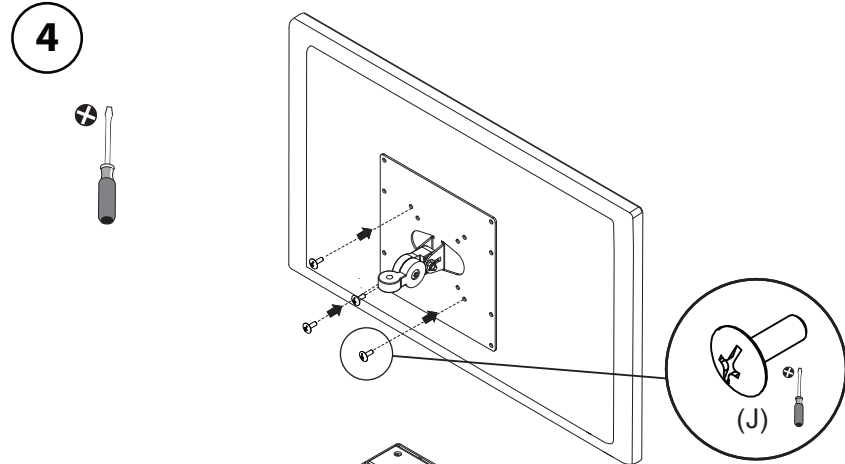

1

2

Product Name: TLCD40
Product Code: 403140

TECH LINK™

TECHLINK, A Division Of Tapehand Ltd.
Units 7 and 8 Bat and Ball Enterprise Centre
Bat and Ball Road
Sevenoaks
Kent
United Kingdom
TN14 5LJ

0800 634 2699