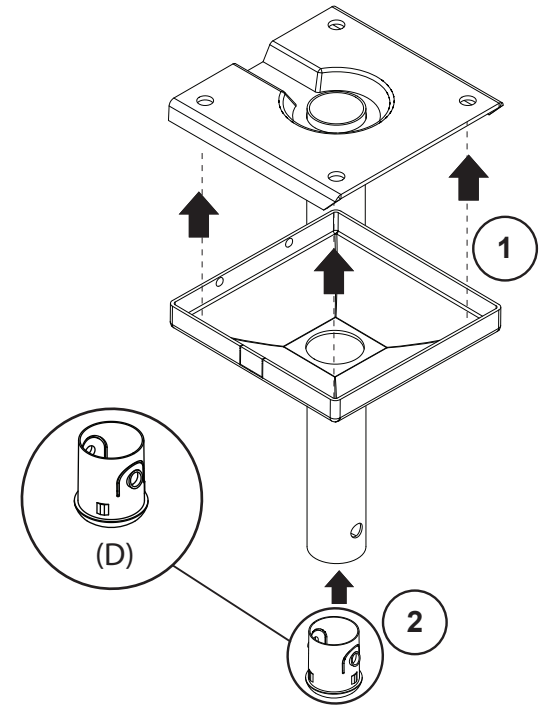

1

2

Product Name: TLCD40
Product Code: 403140

TECH LINK™

TECHLINK, A Division Of Tapehand Ltd.
Units 7 and 8 Bat and Ball Enterprise Centre
Bat and Ball Road
Sevenoaks
Kent
United Kingdom
TN14 5LJ

0800 634 2699