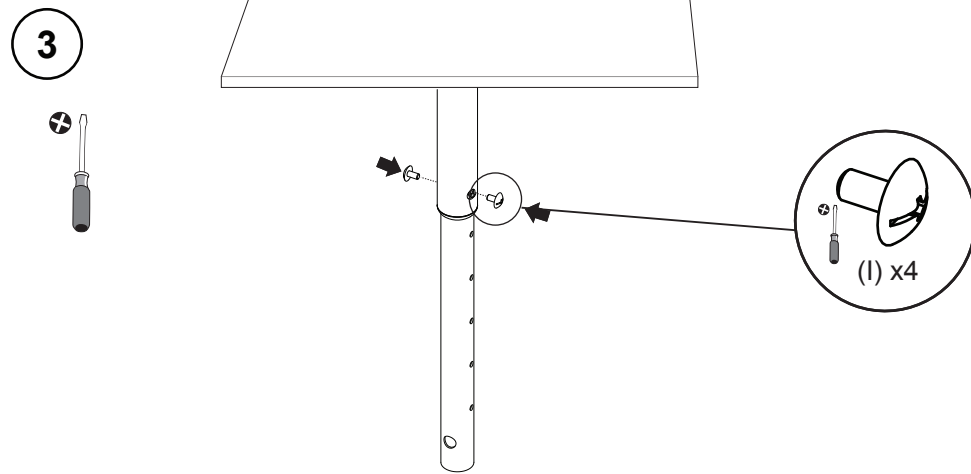

1

2

Product Name: TLCD40
Product Code: 403140

TECH LINK™

TECHLINK, A Division Of Tapehand Ltd.
Units 7 and 8 Bat and Ball Enterprise Centre
Bat and Ball Road
Sevenoaks
Kent
United Kingdom
TN14 5LJ

0800 634 2699