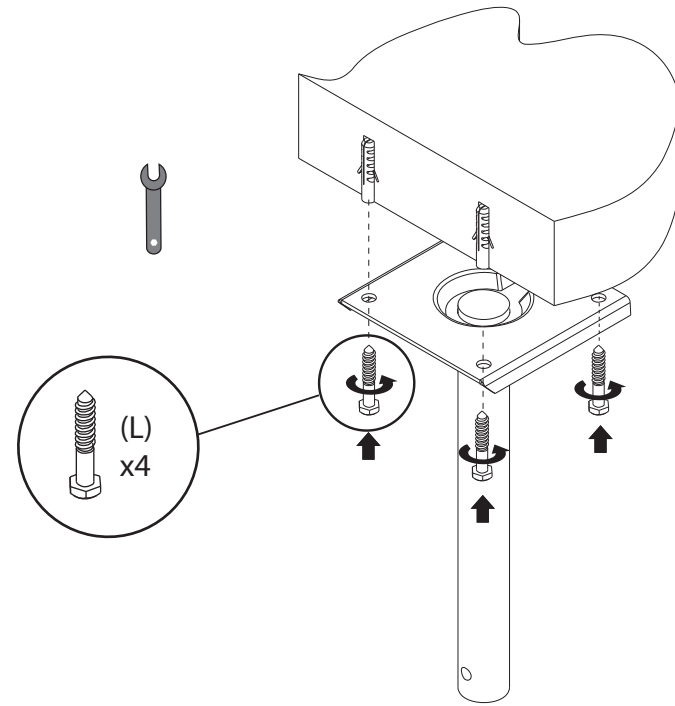

1

2

Product Name: TLCD40
Product Code: 403140

TECH LINK™

TECHLINK, A Division Of Tapehand Ltd.
Units 7 and 8 Bat and Ball Enterprise Centre
Bat and Ball Road
Sevenoaks
Kent
United Kingdom
TN14 5LJ

0800 634 2699