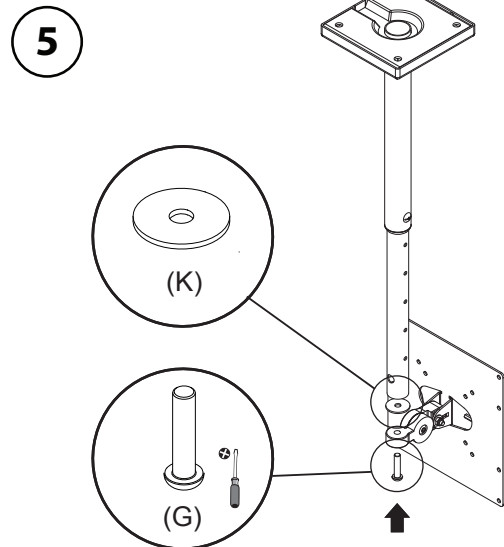

1

2

Product Name: TLCD40
Product Code: 403140

TECH LINK™

TECHLINK, A Division Of Tapehand Ltd.
Units 7 and 8 Bat and Ball Enterprise Centre
Bat and Ball Road
Sevenoaks
Kent
United Kingdom
TN14 5LJ

0800 634 2699