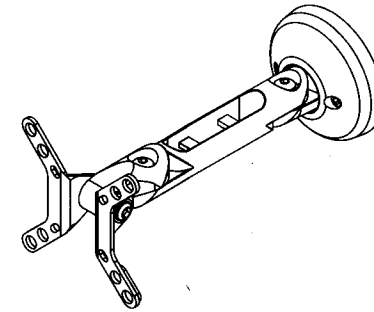

4

VB1 Adapter to be used with Vesa
200x 200, 200x100, 100x200

TECH LINK™
INTERNATIONAL

TECHLINK INTERNATIONAL, A Division Of Tapehand Ltd.
Units 7 and 8 Bat and Ball Enterprise Centre
Bat and Ball Road
Sevenoaks
Kent
United Kingdom
TN14 5LJ

Tel. +44 (0) 1732 779 400 Fax. +44 (0) 1732 779 344 Email. salesdesk@techlink.uk.com

5

6

TLCD,3

7

8