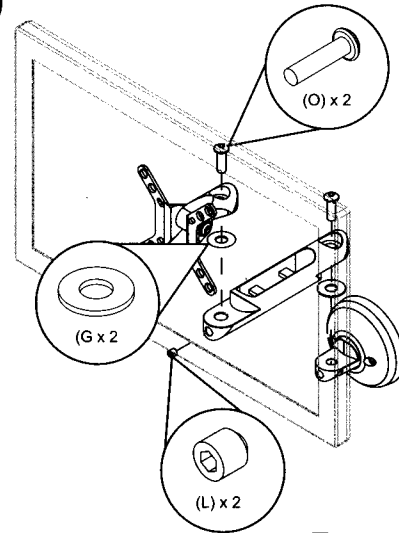

4

VB1 Adapter to be used with Vesa
200x 200, 200x100, 100x200

TECH LINK™
INTERNATIONAL

TECHLINK INTERNATIONAL, A Division Of Tapehand Ltd.
Units 7 and 8 Bat and Ball Enterprise Centre
Bat and Ball Road
Sevenoaks
Kent
United Kingdom
TN14 5LJ

Tel. +44 (0) 1732 779 400 Fax. +44 (0) 1732 779 344 Email. salesdesk@techlink.uk.com

5

6

TLCD,3

7

8