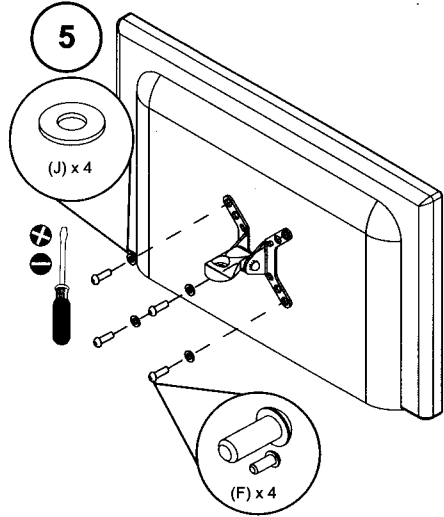

VB1 Adapter to be used with Vesa
200x 200, 200x100, 100x200

TECH LINK™
INTERNATIONAL

TECHLINK INTERNATIONAL, A Division Of Tapehand Ltd.
Units 7 and 8 Bat and Ball Enterprise Centre
Bat and Ball Road
Sevenoaks
Kent
United Kingdom
TN14 5LJ

Tel. +44 (0) 1732 779 400 Fax. +44 (0) 1732 779 344 Email. salesdesk@techlink.uk.com

5