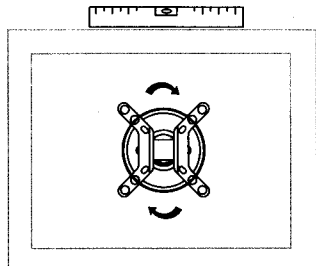

4

VB1 Adapter to be used with Vesa
200x 200, 200x100, 100x200

TECH LINK™
INTERNATIONAL

TECHLINK INTERNATIONAL, A Division Of Tapehand Ltd.
Units 7 and 8 Bat and Ball Enterprise Centre
Bat and Ball Road
Sevenoaks
Kent
United Kingdom
TN14 5LJ

Tel. +44 (0) 1732 779 400 Fax. +44 (0) 1732 779 344 Email. salesdesk@techlink.uk.com

5

6

TLCD,3

7

8