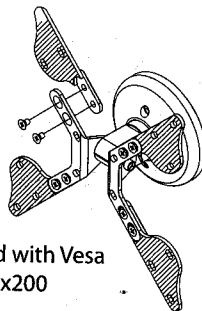

4

VB1 Adapter to be used with Vesa
200x 200, 200x100, 100x200

TECH LINK™
INTERNATIONAL

TECHLINK INTERNATIONAL, A Division Of Tapehand Ltd.
Units 7 and 8 Bat and Ball Enterprise Centre
Bat and Ball Road
Severjoaks
Kent
United Kingdom
TN14 5LJ