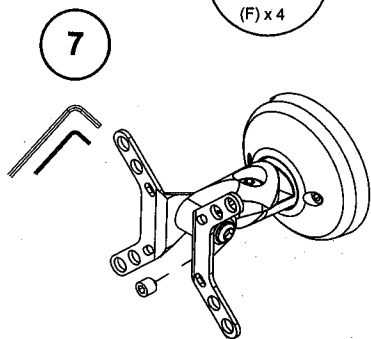

4

VB1 Adapter to be used with Vesa
200x 200, 200x100, 100x200

TECH LINK™
INTERNATIONAL

TECHLINK INTERNATIONAL, A Division Of Tapehand Ltd.
Units 7 and 8 Bat and Ball Enterprise Centre
Bat and Ball Road
Severjoaks
Kent
United Kingdom
TN14 5LJ

Tel. +44 (0) 1732 779 400 Fax. +44 (0) 1732 779 344 Email. salesdesk@techlink.uk.com

TLCD 2