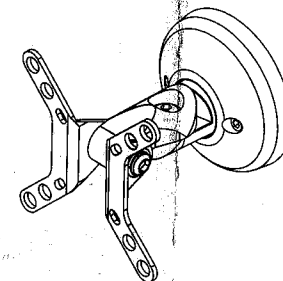

4

VB1 Adapter to be used with Vesa
200x 200, 200x100, 100x200

TECH LINK™
INTERNATIONAL

TECHLINK INTERNATIONAL, A Division Of Tapehand Ltd.
Units 7 and 8 Bat and Ball Enterprise Centre
Bat and Ball Road
Severjoaks
Kent
United Kingdom
TN14 5LJ

Tel. +44 (0) 1732 779 400 Fax. +44 (0) 1732 779 344 Email. salesdesk@techlink.uk.com

TLCD 2