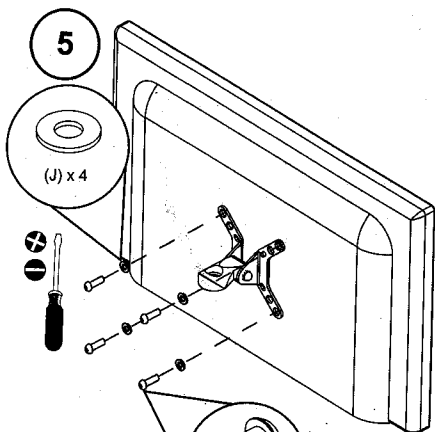

4

VB1 Adapter to be used with Vesa
200x 200, 200x100, 100x200

TECH LINK™
INTERNATIONAL

TECHLINK INTERNATIONAL, A Division Of Tapehand Ltd.
Units 7 and 8 Bat and Ball Enterprise Centre
Bat and Ball Road
Severjoaks
Kent
United Kingdom
TN14 5LJ

Tel. +44 (0) 1732 779 400 Fax. +44 (0) 1732 779 344 Email. salesdesk@techlink.uk.com

TLCD 2