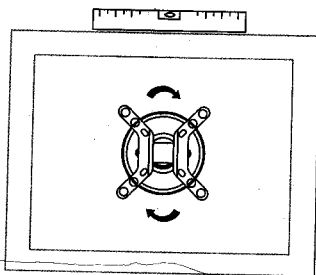

4

VB1 Adapter to be used with Vesa
200x 200, 200x100, 100x200

TECH LINK™
INTERNATIONAL

TECHLINK INTERNATIONAL, A Division Of Tapehand Ltd.
Units 7 and 8 Bat and Ball Enterprise Centre
Bat and Ball Road
Severjoaks
Kent
United Kingdom
TN14 5LJ

Tel. +44 (0) 1732 779 400 Fax. +44 (0) 1732 779 344 Email. salesdesk@techlink.uk.com

TLCD 2