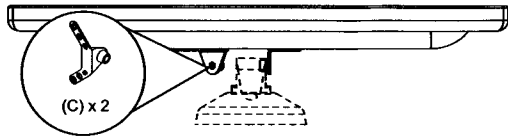

4

VB1 Adapter to be used with Vesa  
200x 200, 200x100, 100x200

5

6

7

**TECH LINK™**  
INTERNATIONAL

TECHLINK INTERNATIONAL, A Division Of Tapehand Ltd.  
Units 7 and 8 Bat and Ball Enterprise Centre  
Bat and Ball Road  
Sevenoaks  
Kent  
United Kingdom  
TN14 5LJ