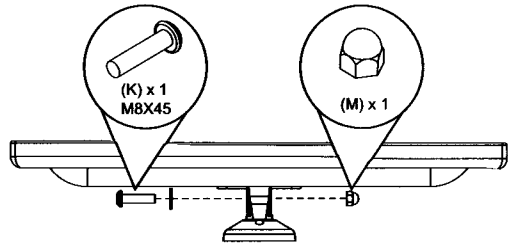

4

VB1 Adapter to be used with Vesa  
200x 200, 200x100, 100x200

5

6

7

**TECH LINK™**  
INTERNATIONAL

TECHLINK INTERNATIONAL, A Division Of Tapehand Ltd.  
Units 7 and 8 Bat and Ball Enterprise Centre  
Bat and Ball Road  
Sevenoaks  
Kent  
United Kingdom  
TN14 5LJ