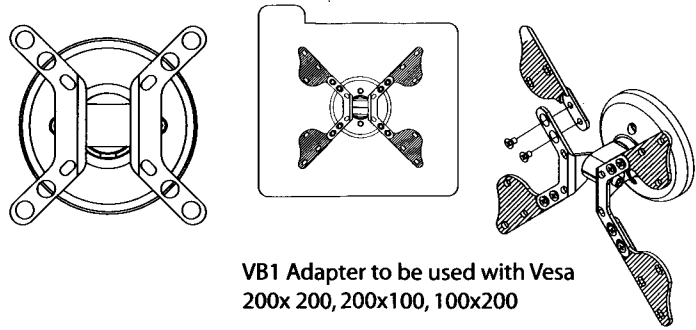

4

VB1 Adapter to be used with Vesa  
200x 200, 200x100, 100x200

5

6

7

**TECH LINK™**  
INTERNATIONAL

TECHLINK INTERNATIONAL, A Division Of Tapehand Ltd.  
Units 7 and 8 Bat and Ball Enterprise Centre  
Bat and Ball Road  
Sevenoaks  
Kent  
United Kingdom  
TN14 5LJ