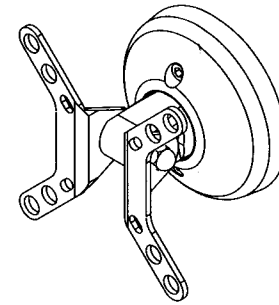

TECH LINK™
INTERNATIONAL

TECHLINK INTERNATIONAL, A Division Of Tapehand Ltd.
Units 7 and 8 Bat and Ball Enterprise Centre
Bat and Ball Road
Sevenoaks
Kent
United Kingdom
TN14 5LJ

Tel. +44 (0) 1732 779 400 Fax. +44 (0) 1732 779 344 Email. salesdesk@techlink.uk.com

TLCD 1