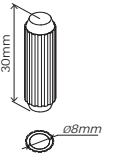

LB0747K56104

QF4256-3

MADE IN ITALY
Produced by COMPOSAD srl, Via Lombardia 29, 46019 Viadana (MN) ITALY

2h

K137
x6

BU3456

H15
x80

H14
x2

V5
x38

H249
x6

H237
x6

H1
x20

R40
x24

G156
x12

T28
x12

T97
x12

V115
x4

FI7463
1858x354x38mm

FI7462
1858x354x38mm

PI6508
551x321x18mm

SH2805
624x1135x38mm

TR1856
594x322x18mm

AN2342
586x586x16mm

PI6507
1120x348x38mm