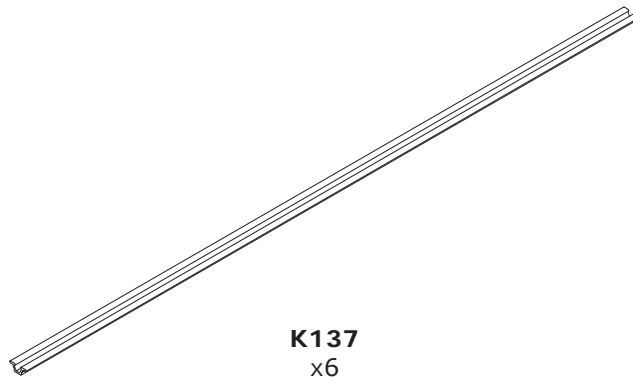

LB0747K56104

QF4256-3

MADE IN ITALY
Produced by COMPOSAD srl, Via Lombardia 29, 46019 Viadana (MN) ITALY

2h

K137
x6

BU3456

H15
x80

H14
x2

V5
x38

H249
x6

H237
x6

H1
x20

R40
x24

G156
x12

T28
x12

T97
x12

CA3052
1200x356x38mm

BA1856
1200x356x38mm

1

20x

H1

Z

A

P x2