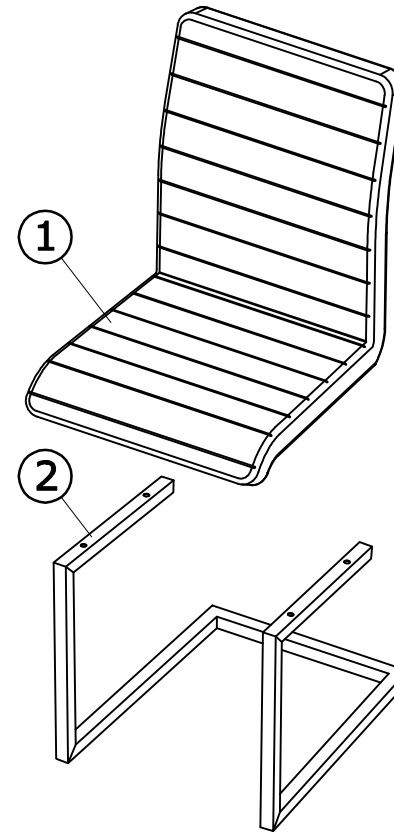

Toscana Chair

Part	Piece(S)	Dimension LxWxT (mm)
1	1	480x500x575
2	1	440x510x420

A x 4

B x 1

C x 4

1

2

3