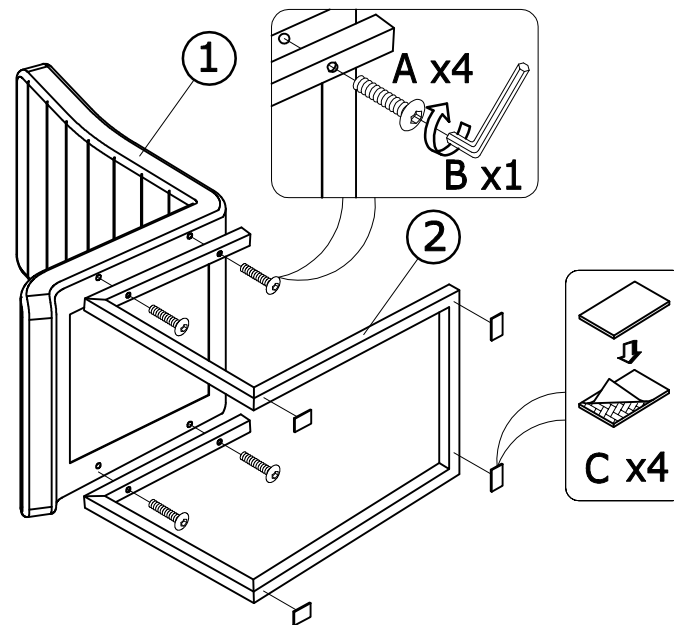

Toscana Chair

Part	Piece(S)	Dimension LxWxT (mm)
1	1	480x500x575
2	1	440x510x420

A x 4

B x 1

C x 4

1

2

3