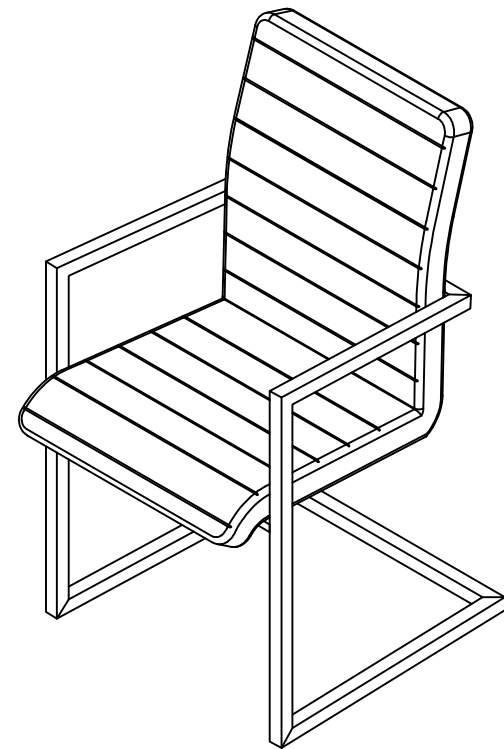

Toscana Chair

Part	Piece(S)	Dimension LxWxT (mm)
1	1	480x500x575
2	1	520x510x670

A x 2

B x 2

C x 1

D x 4

2