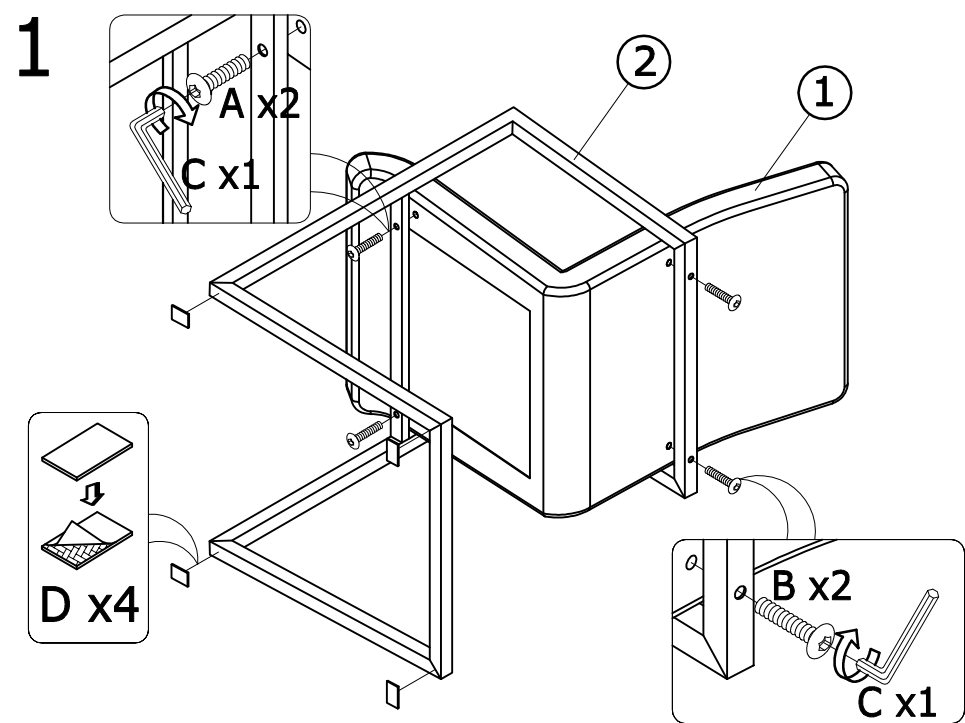

Toscana Chair

Part	Piece(S)	Dimension LxWxT (mm)
1	1	480x500x575
2	1	520x510x670

A x 2

B x 2

C x 1

D x 4

2