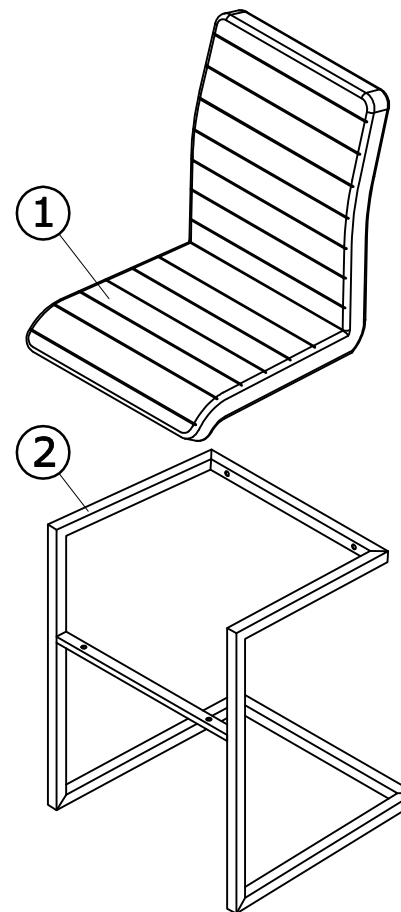

Toscana Chair

Part	Piece(S)	Dimension LxWxT (mm)
1	1	480x500x575
2	1	520x510x670

A x 2

B x 2

C x 1

D x 4

2