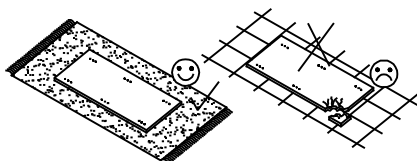

ŁÓŻKO / BED HAPPY / SWEETY

#	ILOŚĆ / QUANTITY
1	2
2	2
3	1
4	1
5	1
6	2
7	1
8	1
9	1
10	1
11	1
12	2
13	1

Manufacturer by:
EUROTEL Sp. z o.o.
MADE IN POLAND

Producent:
EUROTEL Sp. z o.o.
Wyprodukowano w Polsce

		8.0X35 			3.5X35 		M6.0x15 
18	1	23	18	2	18	2	2
		4.0X27 				4.0X13 	
1	2	4	4	5	4	36	4

	H
28	
	S
14	

1

3.5X35  G	 I	8.0X35  C
16	1	4

2x

2

 H	4.0X13  W
14	14

3

8.0X35  C	 B	M6.0x15  O	 N1
3	1	1	1

4

5A

35X35 			
G	A	B	D
2	2	1	2

M6.0x15 	
O	N1
1	1

5B

35X35 			
G	A	B	D
2	2	1	2

M6.0x15 	
O	N1
1	1

4.0X13  W	 R
8	4

11