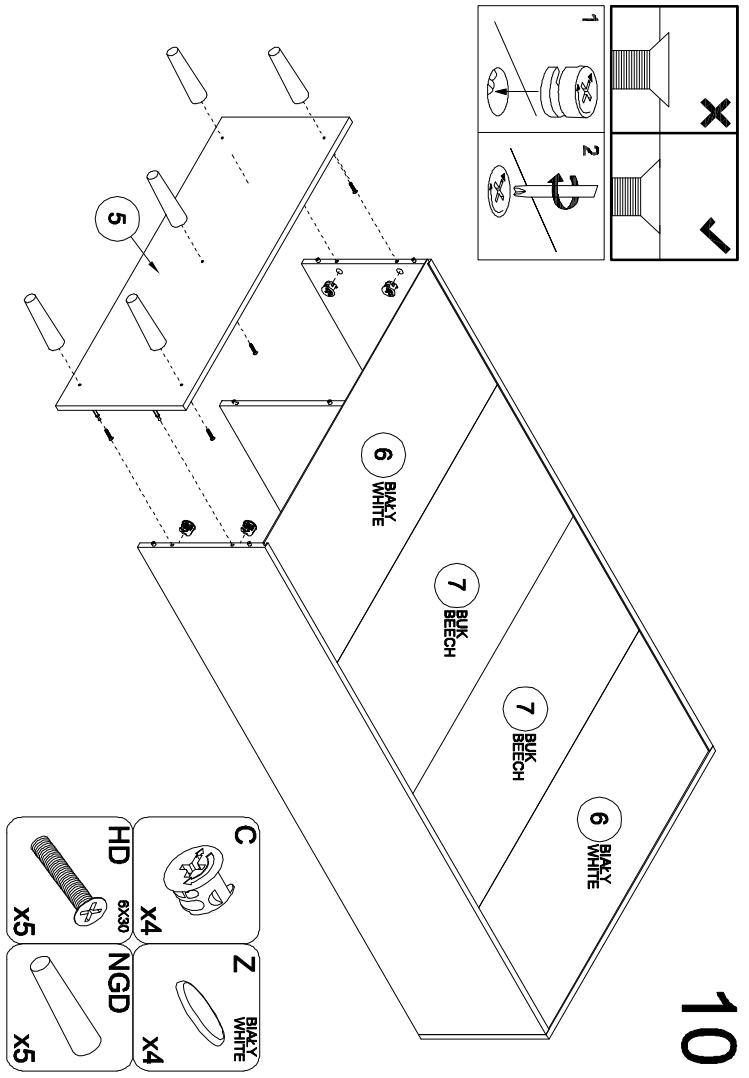

20 min.

1

A	6x32		TB		TA		N	3x20		X		Z	BUK BEECH		HD	6x30	
	X36			X1	X1	X1		X36		X16	X20	X12	BLACK WHITE	X8	X5	X5	
			ND	3x16	ZC		GLUE			C		Z			NGD		
	X20		X1	X1	X24	X1	X1			X20	X20	X8			X5		

2

3

4

5

6

7

8

9

10

- C x12
- Z BULK BEECH x12

- C x4
- Z BIAXY WHITE x4

- C x4
- HD 6x30 x5
- Z BIAXY WHITE x4
- NGD x5

11