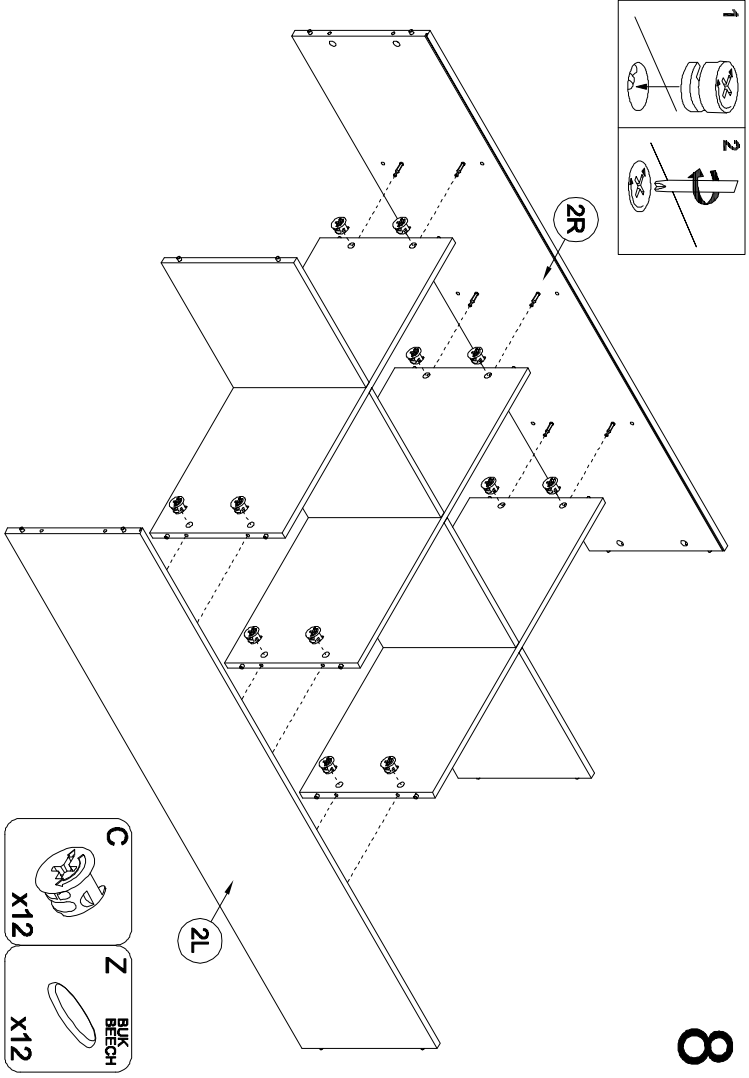

20 min.

1

A	6x32		TB		TA		N	3x20		X		Z	BUK BEECH		HD	6x30	
	X36			X1	X1	X1		X36		X16	X20	X12	BLACK WHITE	X8	X5	X5	
			ND	3x16	ZC		GLUE			C		Z			NGD		
	X20		X1	X1	X24	X1	X1			X20	X20	X8			X5		

2

3

4

5

6

7

8

9

10

- C x12
- Z BULK BEECH x12

- C x4
- Z BIAXY WHITE x4

- C x4
- HD 6x30 x5
- Z BIAXY WHITE x4
- NGD x5

11