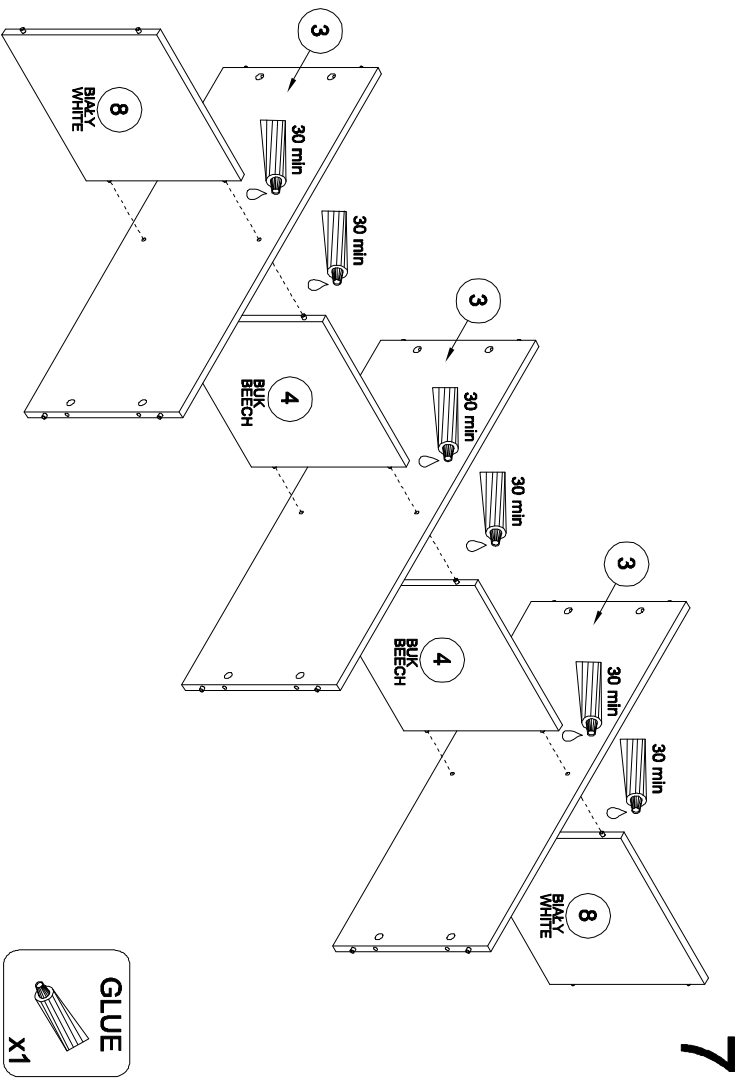

20 min.

1

A	6x32		TB		TA		N	3x20		X		Z	BUK BEECH		HD	6x30	
	X36			X1	X1	X1		X36		X16	X20	X12	BLACK WHITE	X8	X5	X5	
			ND	3x16	ZC		GLUE			C		Z			NGD		
	X20		X1	X1	X24	X1	X1			X20	X20	X8			X5		

2

3

4

5

6

7

8

9

10

- C x12
- Z BULK BEECH x12

- C x4
- Z BIAXY WHITE x4

- C x4
- HD 6x30 x5
- Z BIAXY WHITE x4
- NGD x5

11