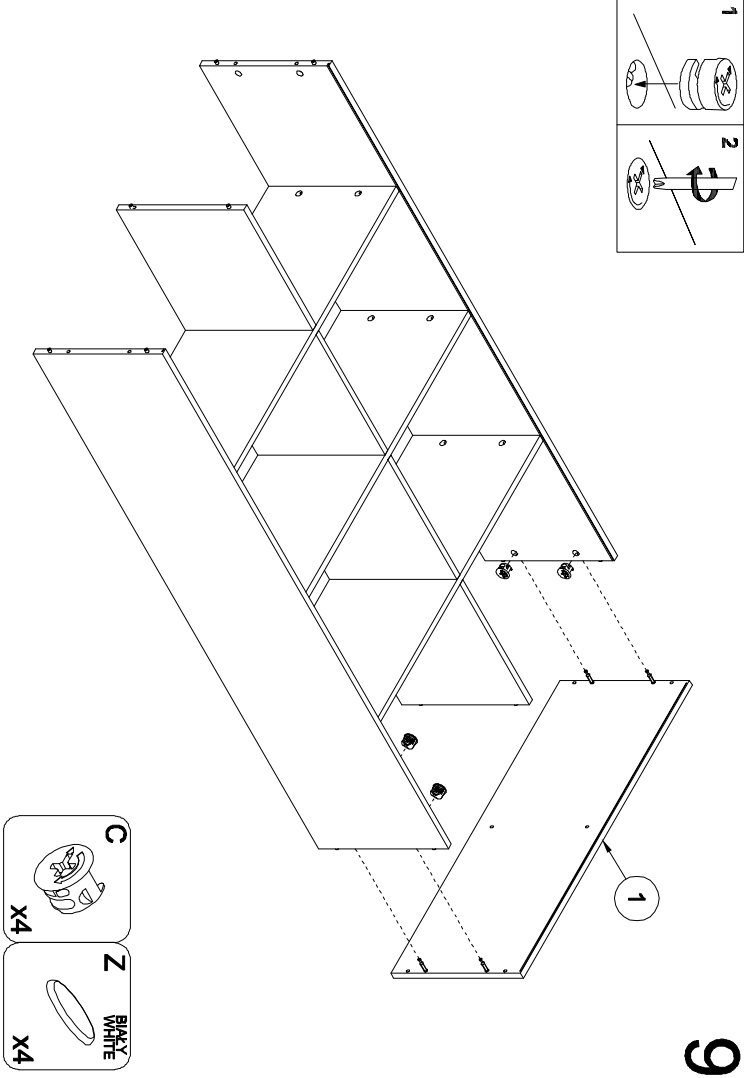

20 min.

1

A	6x32		TB		TA		N	3x20		X		Z	BUK BEECH		HD	6x30	
	X36			X1	X1	X1		X36		X16	X20	X12	BLACK WHITE	X8	X5	X5	
			ND	3x16	ZC		GLUE			C		Z			NGD		
	X20		X1	X1	X24	X1	X1			X20	X20	X8			X5		

2

3

4

5

6

7

8

9

10

- C x12
- Z BULK BEECH x12

- C x4
- Z BIAXY WHITE x4

- C x4
- HD 6x30 x5
- Z BIAXY WHITE x4
- NGD x5

11