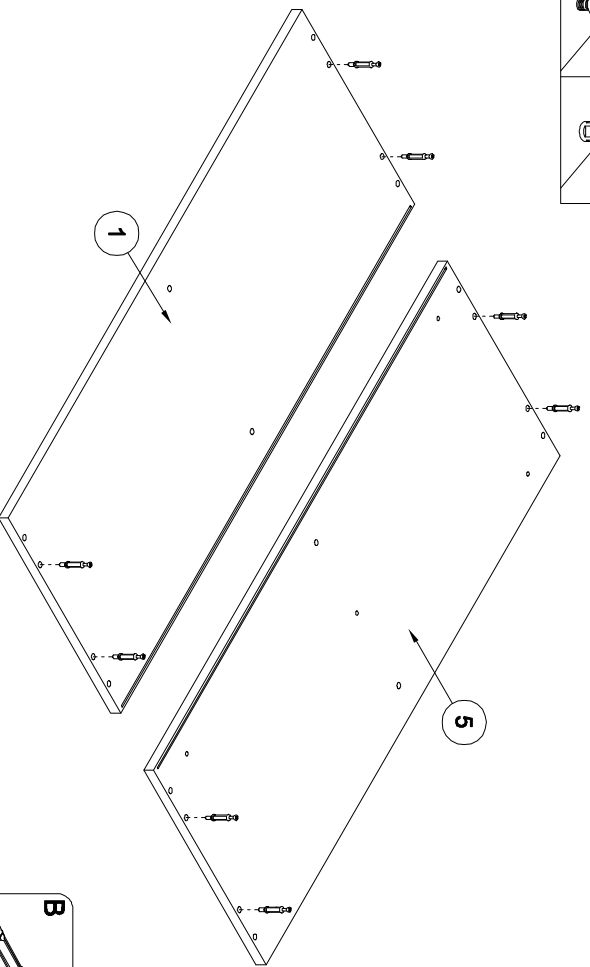

20 min.

1

A	6x32		TB		TA		N	3x20		X		Z	BUK BEECH		HD	6x30	
	X36			X1	X1	X1		X36		X16	X20	X12	BLACK WHITE	X8	X5	X5	
			ND	3x16	ZC		GLUE			C		Z			NGD		
	X20		X1	X1	X24	X1	X1			X20	X20	X8			X5		

2

3

4

5

6

7

8

9

10

- C x12
- Z BULK BEECH x12

- C x4
- Z BIAXY WHITE x4

- C x4
- HD 6x30 x5
- Z BIAXY WHITE x4
- NGD x5

11