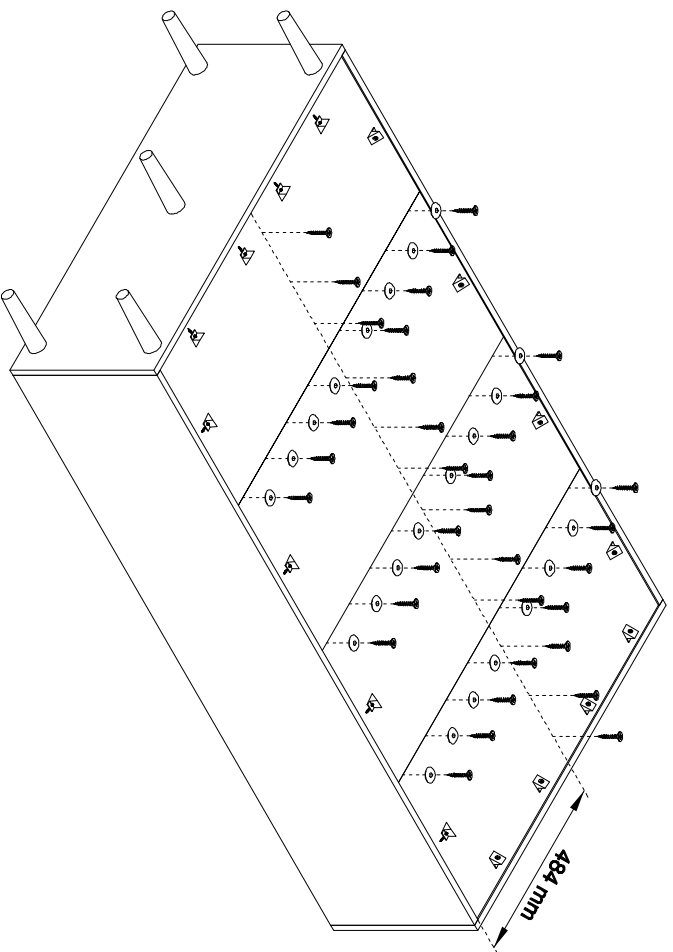

20 min.

1

A	6x32		TB		TA		N	3x20		X		Z	BUK BEECH		HD	6x30	
	X36			X1	X1	X1		X36		X16	X20	X12	BLACK WHITE	X8	X5	X5	
			ND	3x16	ZC		GLUE			C		Z			NGD		
	X20		X1	X1	X24	X1	X1			X20	X20	X8			X5		

2

3

4

5

6

7

8

9

10

- C x12
- Z BULK BEECH x12

- C x4
- Z BIAXY WHITE x4

- C x4
- HD 6x30 x5
- Z BIAXY WHITE x4
- NGD x5

11