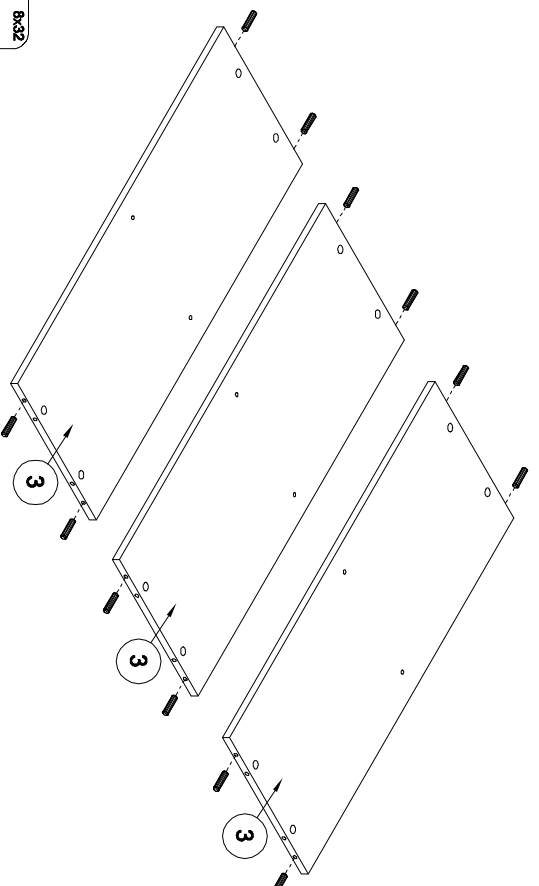

20 min.

1

A	6x32		TB		TA		N	3x20		X		Z	BUK BEECH		HD	6x30	
	X36			X1	X1	X1		X36		X16	X20	X12	BLACK WHITE	X8	X5	X5	
			ND	3x16	ZC		GLUE			C		Z			NGD		
	X20		X1	X1	X24	X1	X1			X20	X20	X8			X5		

2

3

4

5

6

7

8

9

10

- C x12
- Z BULK BEECH x12

- C x4
- Z BIAXY WHITE x4

- C x4
- HD 6x30 x5
- Z BIAXY WHITE x4
- NGD x5

11