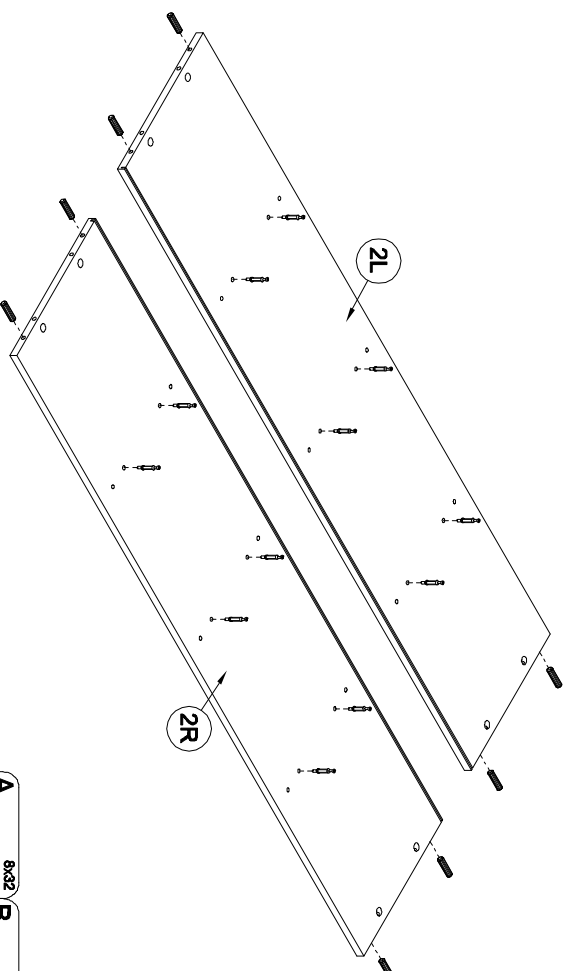

20 min.

1

A	6x32		TB		TA		N	3x20		X		Z	BUK BEECH		HD	6x30	
	X36			X1	X1	X1		X36		X16	X20	X12	BLACK WHITE	X8	X5	X5	
			ND	3x16	ZC		GLUE			C		Z			NGD		
	X20		X1	X1	X24	X1	X1			X20	X20	X8			X5		

2

3

4

5

6

7

8

9

10

- C x12
- Z BULK BEECH x12

- C x4
- Z BIAXY WHITE x4

- C x4
- HD 6x30 x5
- Z BIAXY WHITE x4
- NGD x5

11