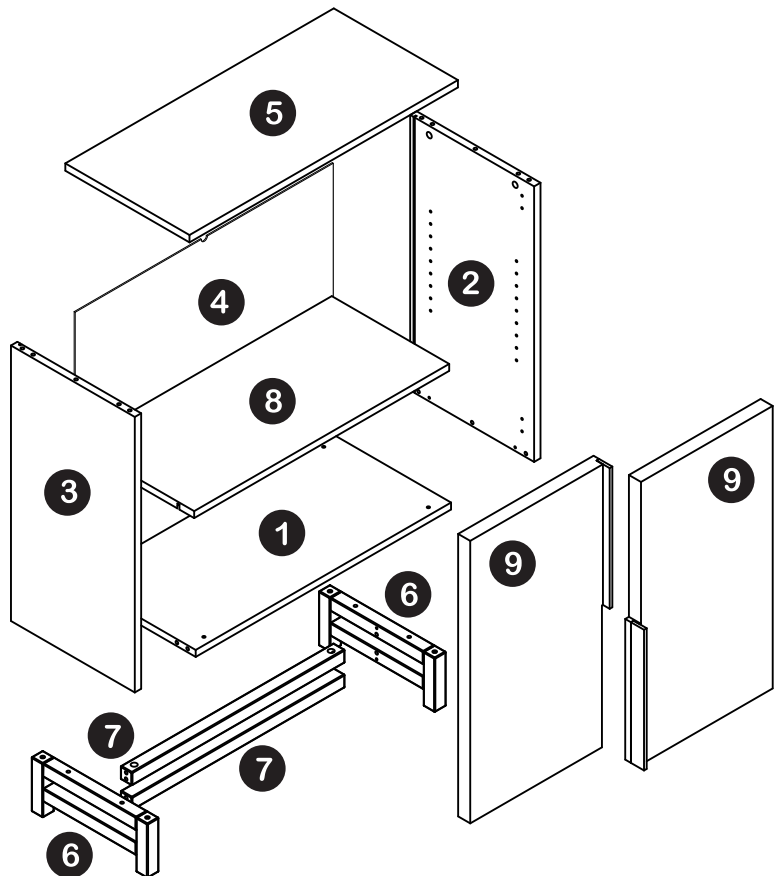

	x20
	x12
	x12
	x4
	x4
	x1
	x4
	x4
	x4 pairs
 Ø3,5x16	x8
 Ø3,0x20	x8
	x4
 GLUE	x1
 Ø7	x2
	x1

SÄRE

Produced by www.wermo.ee

Sideboard

1

2

3

4

A = B

12

13

1

3cm

x1

2

3