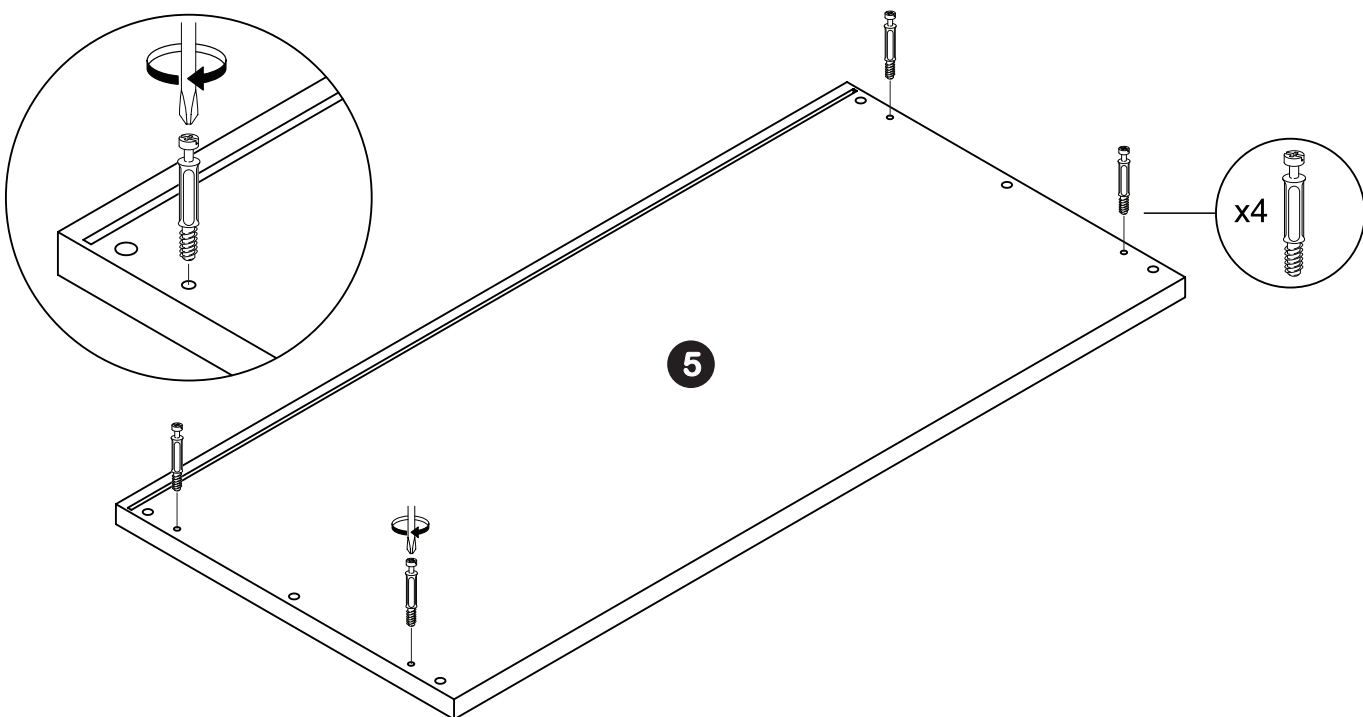

	x20
	x12
	x12
	x4
	x4
	x1
	x4
	x4
	x4 pairs
 Ø3,5x16	x8
 Ø3,0x20	x8
	x4
 GLUE	x1
 Ø7	x2
	x1

SÄRE

Produced by www.wermo.ee

Sideboard

1

2

3

4

A = B

12

13

1

3cm

x1

2

3