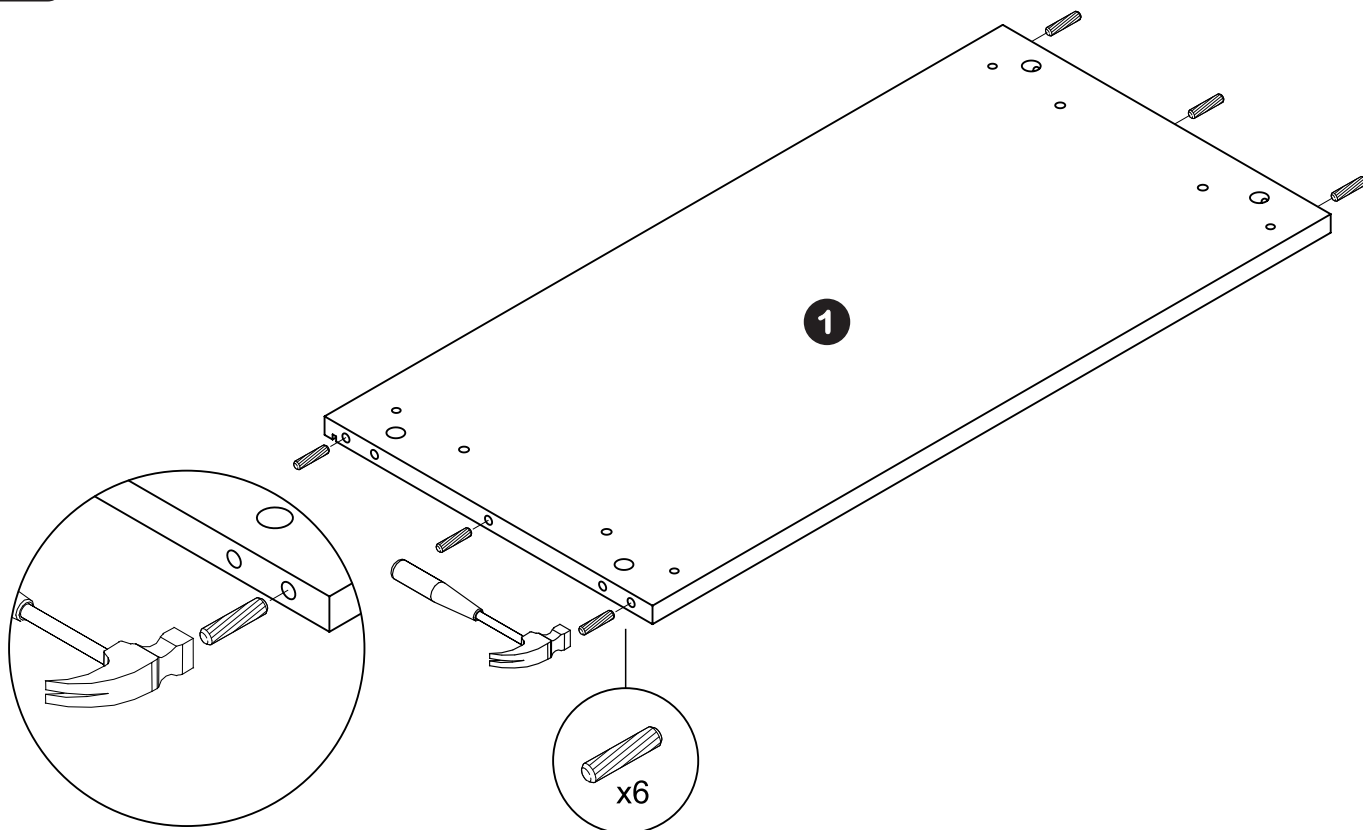

	x20
	x12
	x12
	x4
	x4
	x1
	x4
	x4
	x4 pairs
 Ø3,5x16	x8
 Ø3,0x20	x8
	x4
 GLUE	x1
 Ø7	x2
	x1

SÄRE

Produced by www.wermo.ee

Sideboard

1

2

3

4

A = B

12

13

1

3cm

x1

2

3