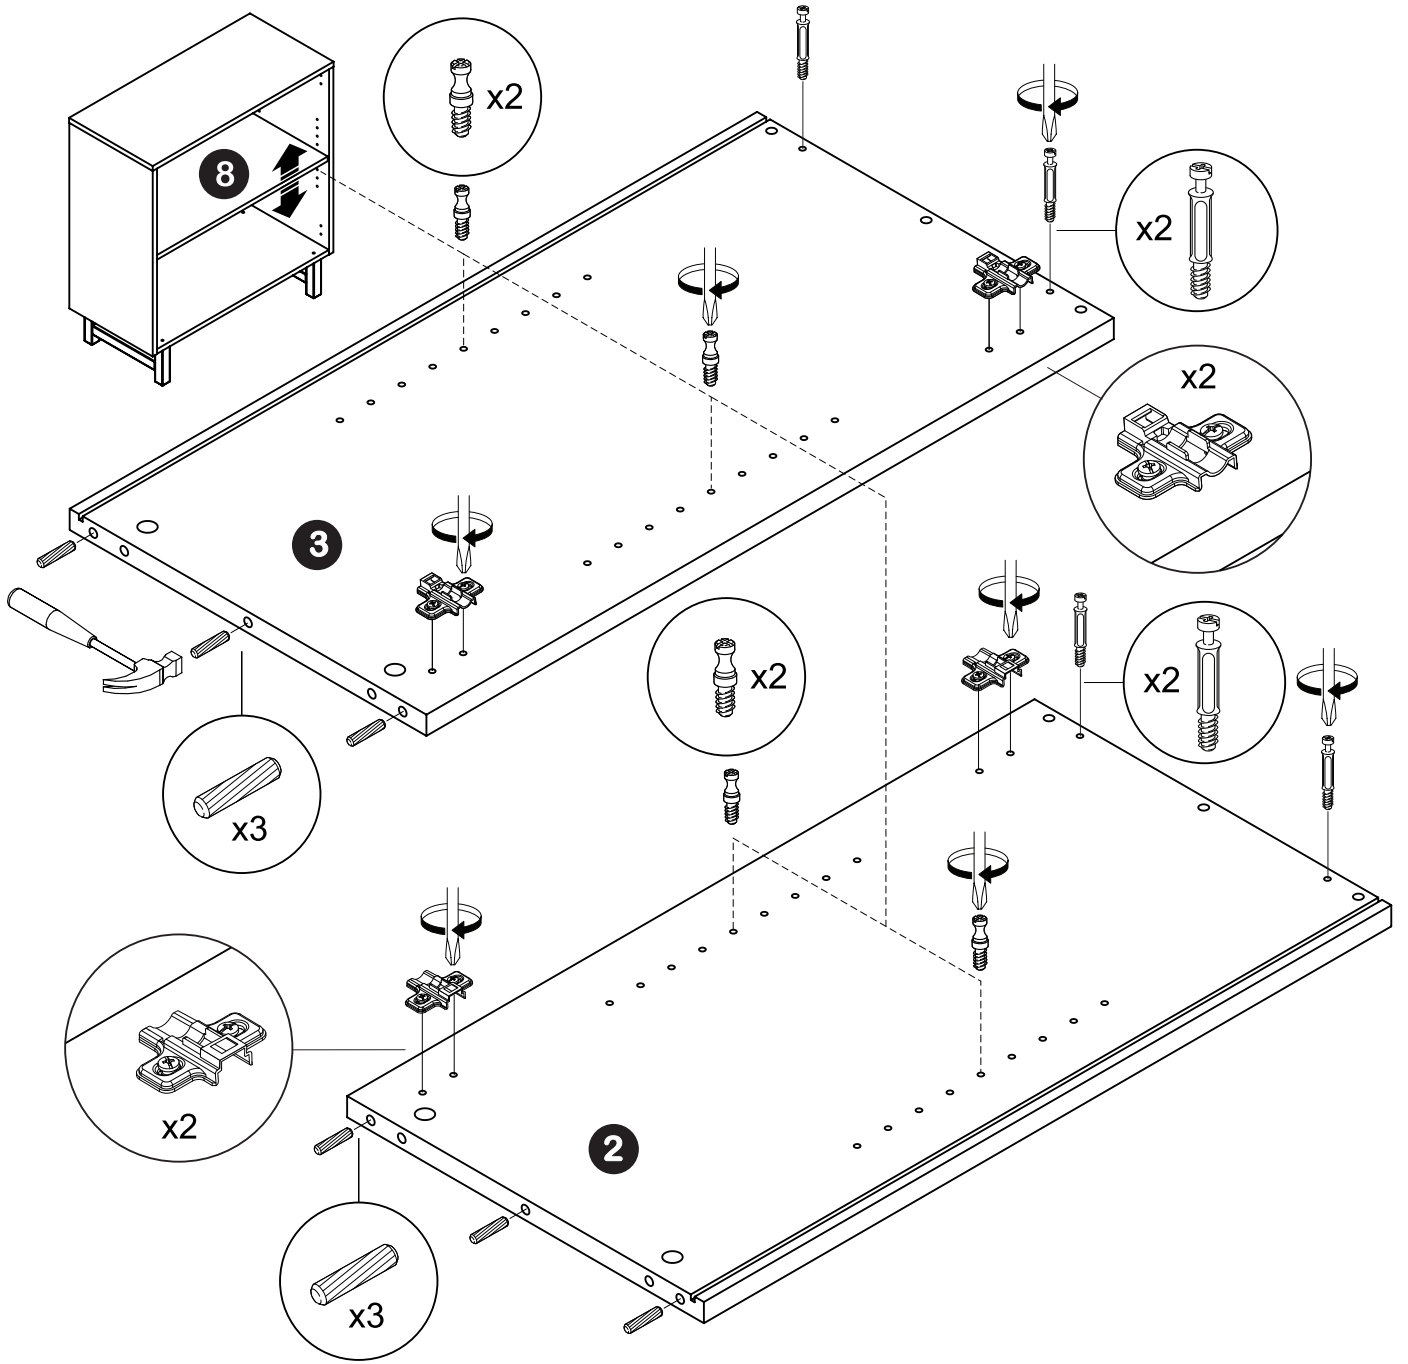

	x20
	x12
	x12
	x4
	x4
	x1
	x4
	x4
	x4 pairs
 Ø3,5x16	x8
 Ø3,0x20	x8
	x4
 GLUE	x1
 Ø7	x2
	x1

SÄRE

Produced by www.wermo.ee

Sideboard

1

2

3

4

A = B

12

13

1

3cm

x1

2

3