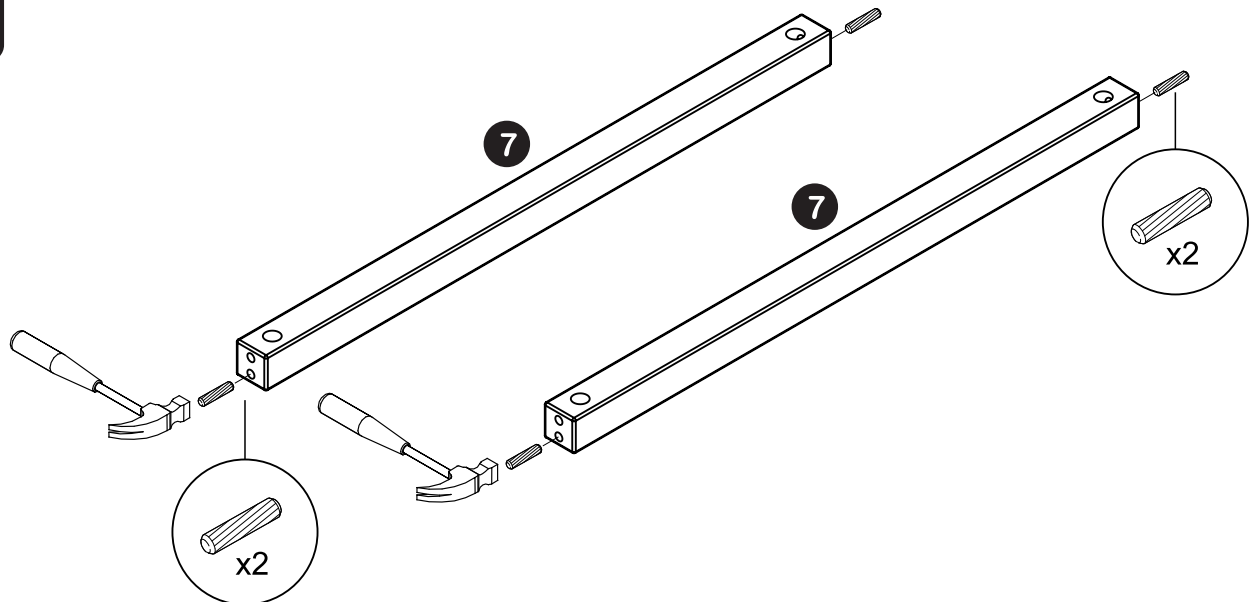

	x20
	x12
	x12
	x4
	x4
	x1
	x4
	x4
	x4 pairs
 Ø3,5x16	x8
 Ø3,0x20	x8
	x4
 GLUE	x1
 Ø7	x2
	x1

SÄRE

Produced by www.wermo.ee

Sideboard

1

2

3

4

A = B

12

13

1

3cm

x1

2

3