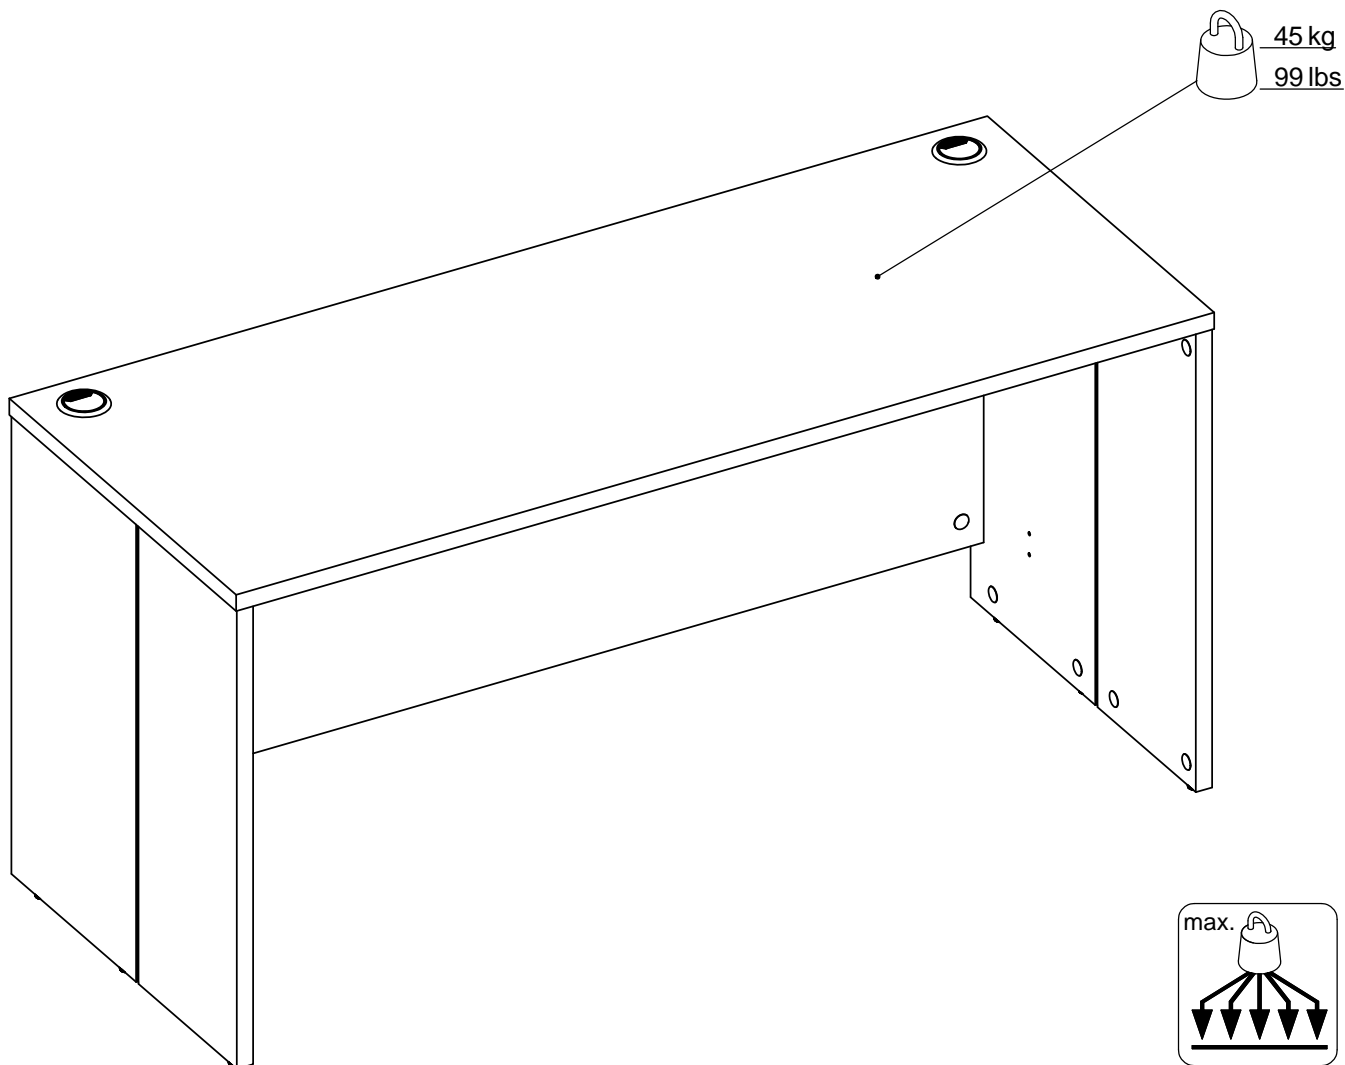

# 81203

TVILUM-SCANBIRK

Made in Denmark  
©TVILUM-SCANBIRK

Egon Kristiansens Allé 2  
DK-8882 Faarvang, Denmark

10901

x20

16202

x2

20203

x20

22005

x6

18990

x2

31513

x12