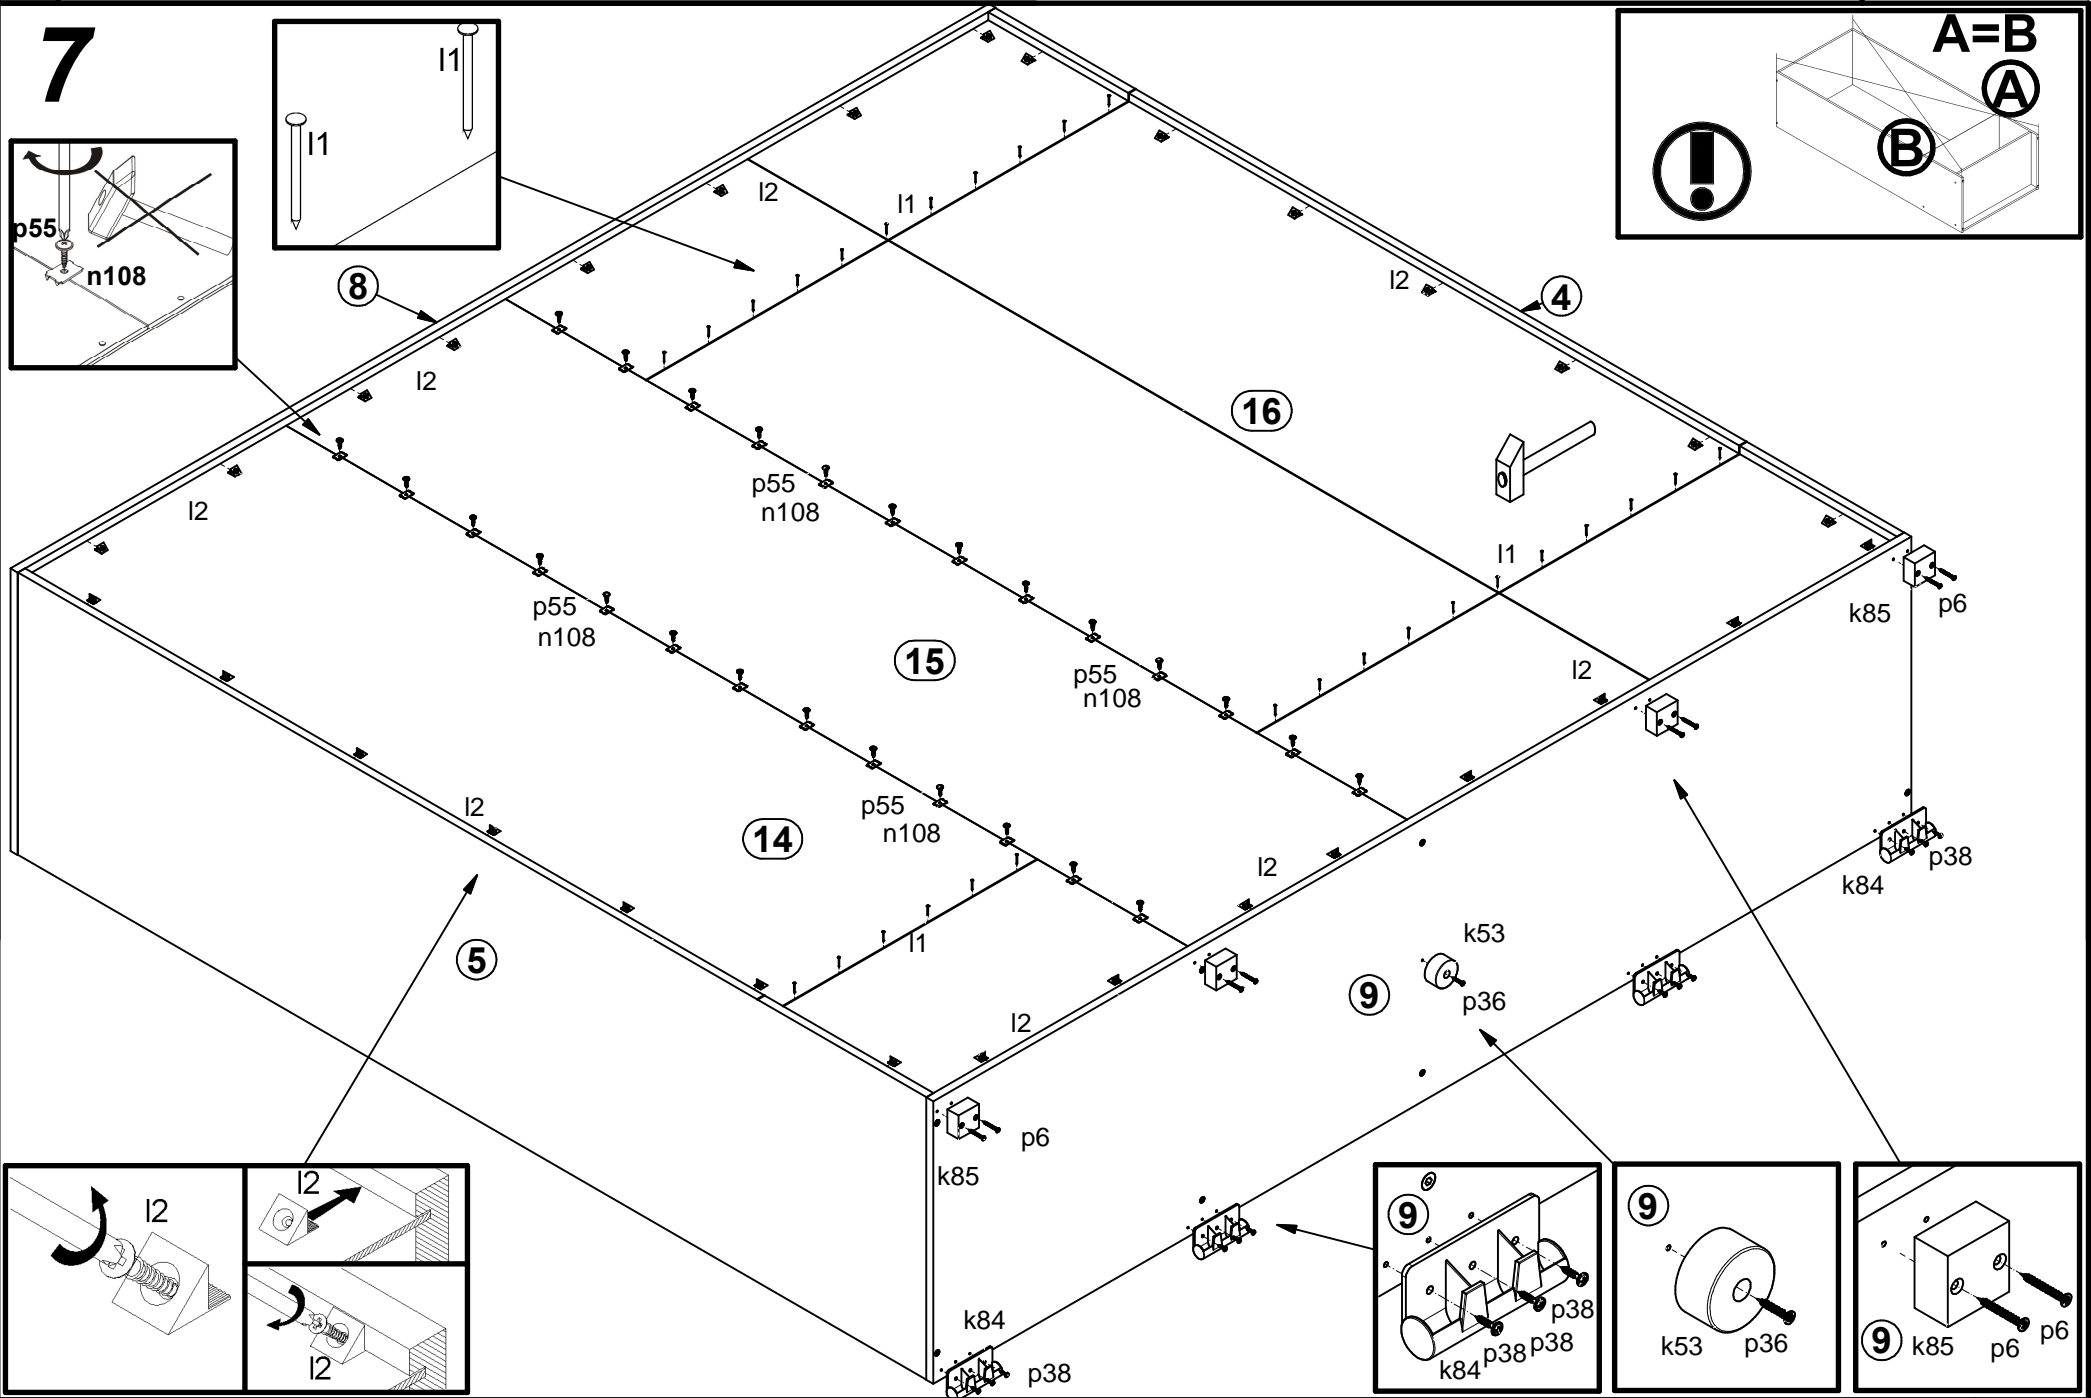

# 8

This column contains detailed assembly steps:
 

- 1**: Shows a warning symbol §21 and a component s2 being inserted into a hole.
- 2**: Shows the hinge assembly (p51) being mounted to the door panel (a102).
- 3**: Shows the hinge assembly (p51) being mounted to the cabinet frame (a103).
- 4**: Shows the hinge assembly (p51) being secured to the cabinet frame.
- 5**: Shows the hinge assembly (p51) being secured to the door panel.
- 6**: Shows the door panel (a102) being aligned with the cabinet frame.
- 7**: Shows the door panel (a102) being closed.
- 8**: Shows the door panel (a102) being closed.
- 9**: Shows the door panel (a102) being closed.
- 10**: Shows the door panel (a102) being closed.
- 11**: Shows the door panel (a102) being closed.
- 12**: Shows the door panel (a102) being closed.
- 13**: Shows the door panel (a102) being closed.
- 14**: Shows the door panel (a102) being closed.