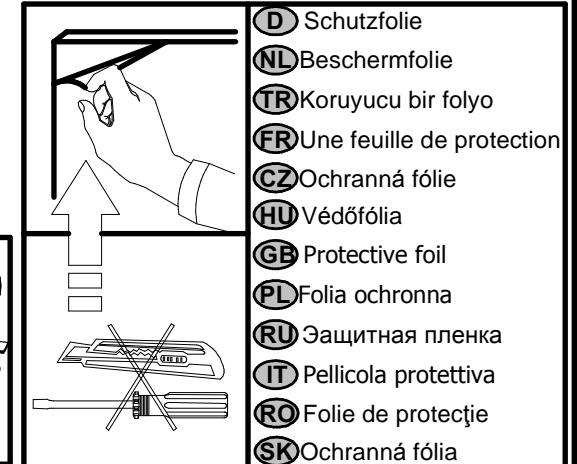

9

Pflegehinweis!

Bitte nur mit einem Staubtuch
(kein Microfasertuch) oder
einem feuchten Lappen reinigen.
KEINE scheuernden Putzmittel
verwenden!

Wskazówka dotycząca pielęgnacji!

Proszę czyścić tylko suchą lub lekko
wilgotną szmatką do kurzu. Nie używać
żadnych środków szorstkich!