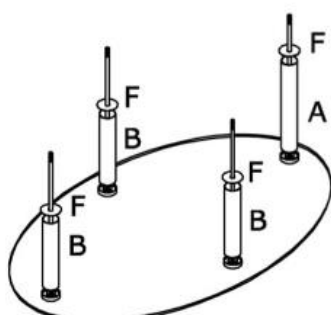

LIST OF ACCESSORIES CT-6027

| | | | | | | | | | | | |
|---|---|---|---|---|---|---|---|---|---|--|--|
| A |  | C |  | E |  | G |  | I |  | | |
| | 1Pcs | | 3Pcs | | 4Pcs | | 4Pcs | | 4Pcs | | |
| B |  | D |  | F |  | H |  | | | | |
| | 4Pcs | | 2Pcs | | 12Pcs | | 4Pcs | | | | |

ASSEMBLING STEPS

①

②

③

④

⑤ CORDOBA

POLDIMAR B.V.B.A