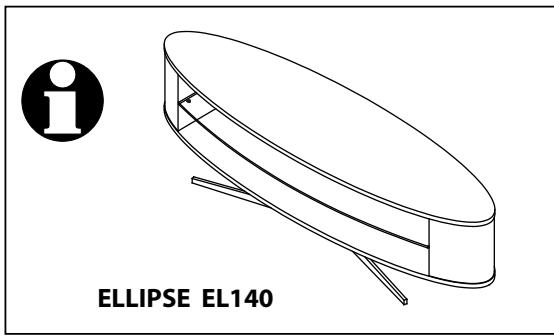

! **Protect the top surface of the unit when constructing to prevent scratching!**
Take extra care not to over tighten any screws as this may cause damage!