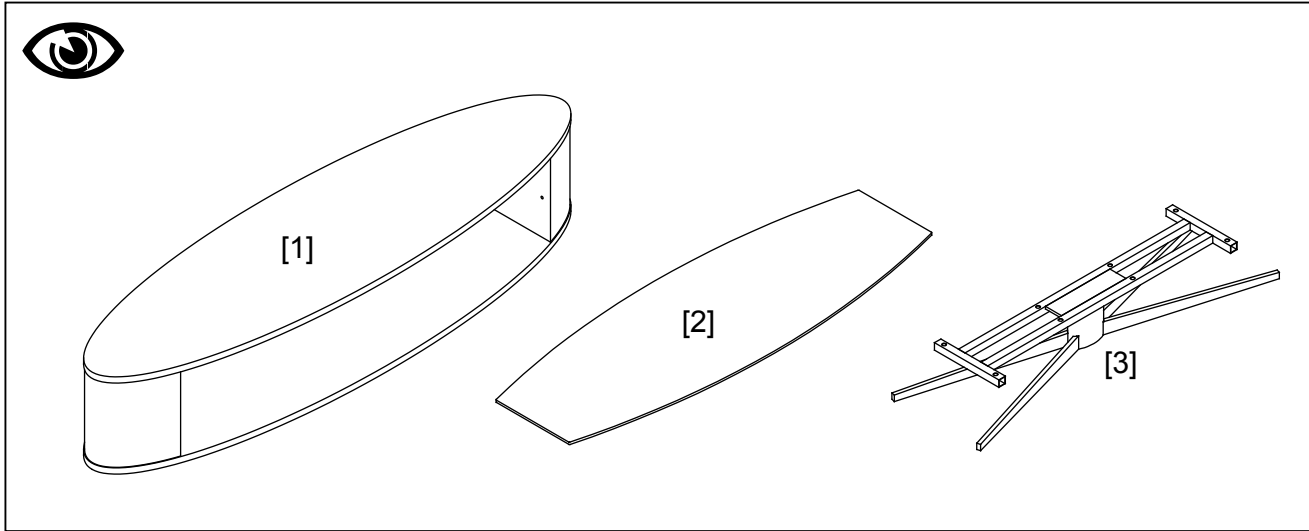

! **Protect the top surface of the unit when constructing to prevent scratching!**
Take extra care not to over tighten any screws as this may cause damage!