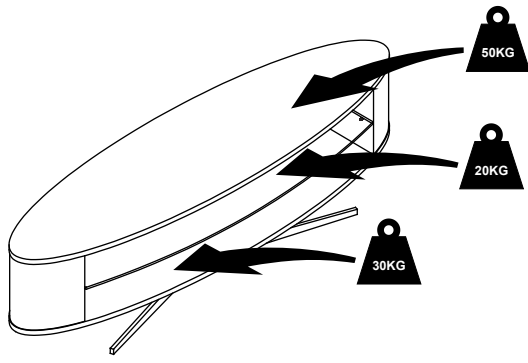

! **Protect the top surface of the unit when constructing to prevent scratching!**
Take extra care not to over tighten any screws as this may cause damage!