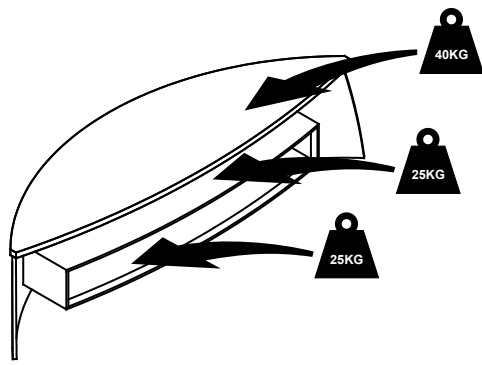

Take extra care not to over tighten any screws as this may cause damage!