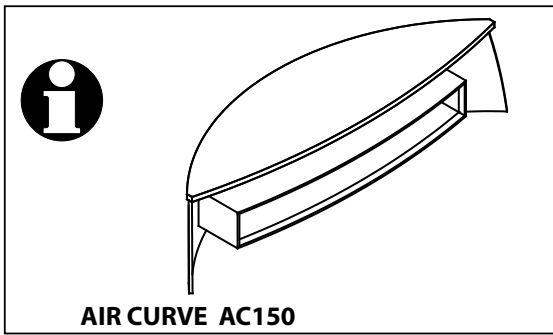

Take extra care not to over tighten any screws as this may cause damage!