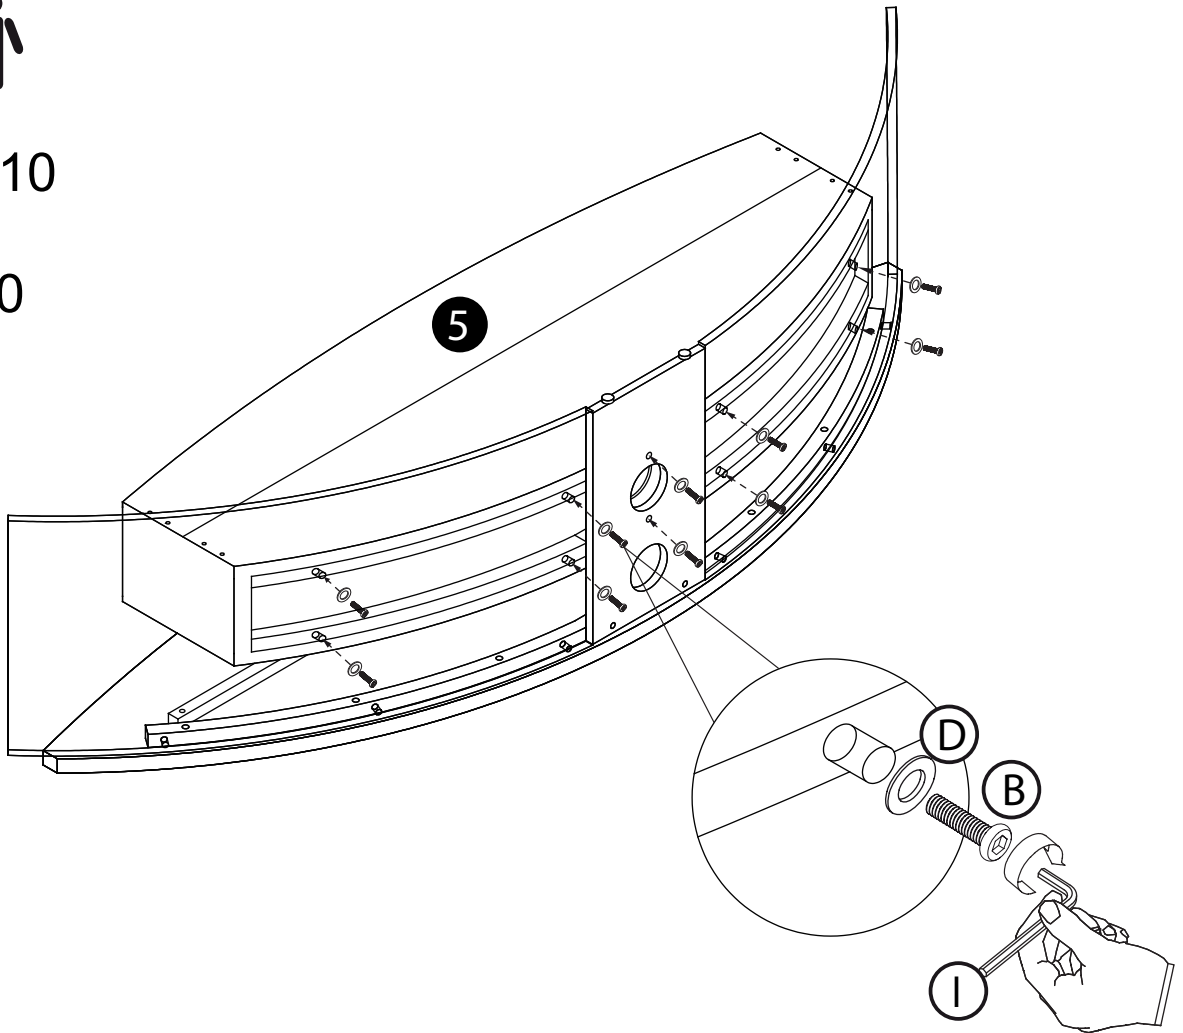

7

B x10

D x10

I