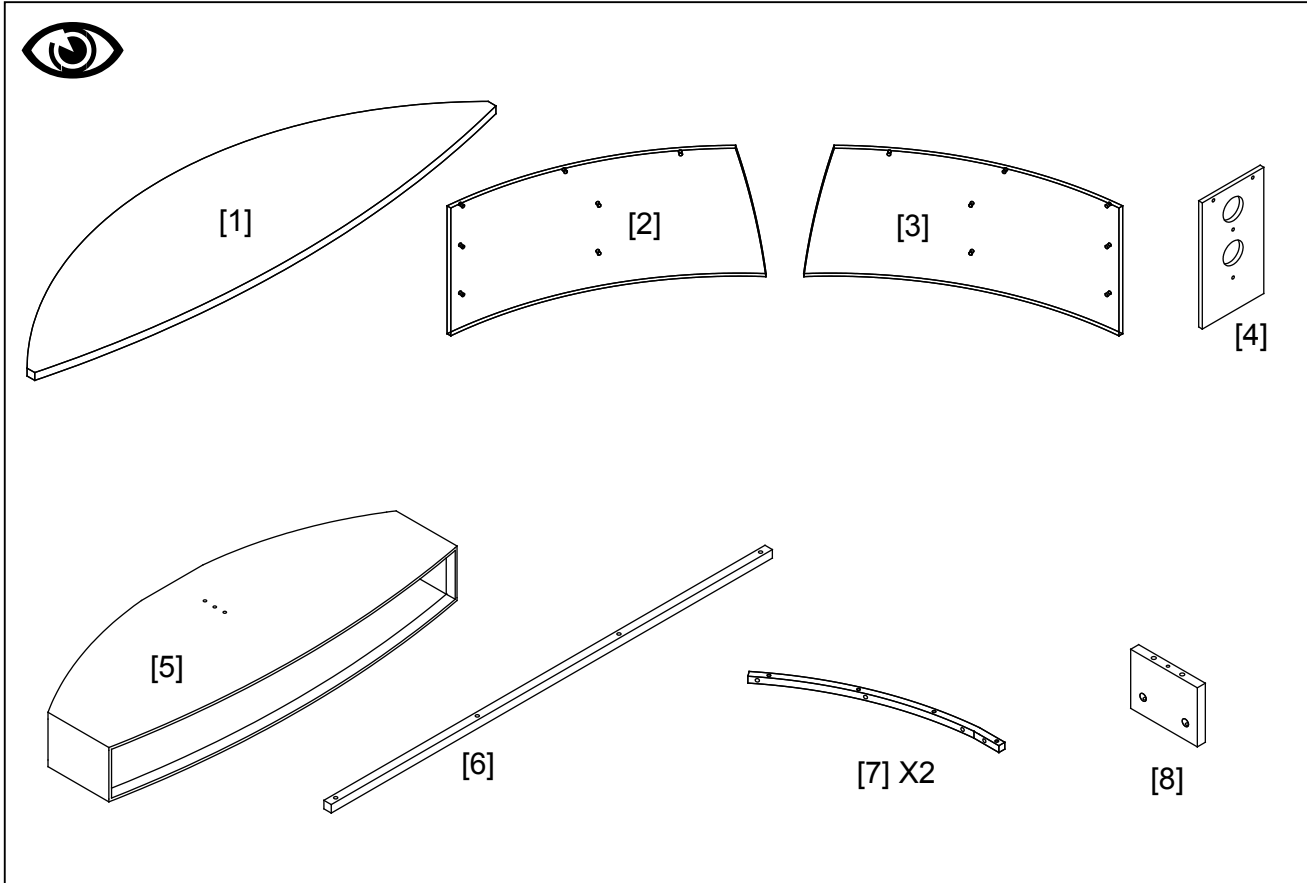

Take extra care not to over tighten any screws as this may cause damage!