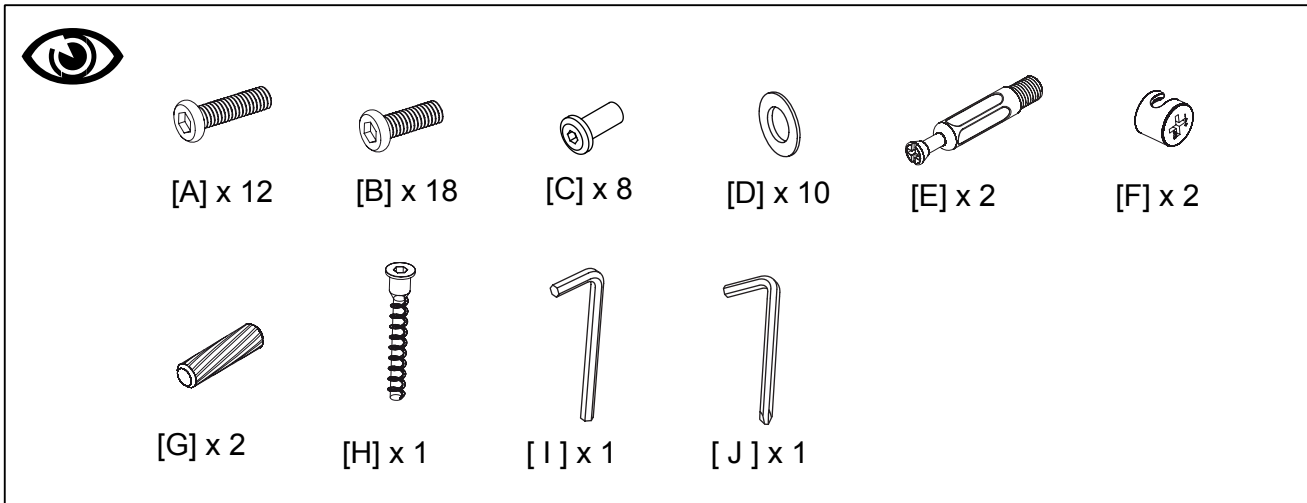

Take extra care not to over tighten any screws as this may cause damage!