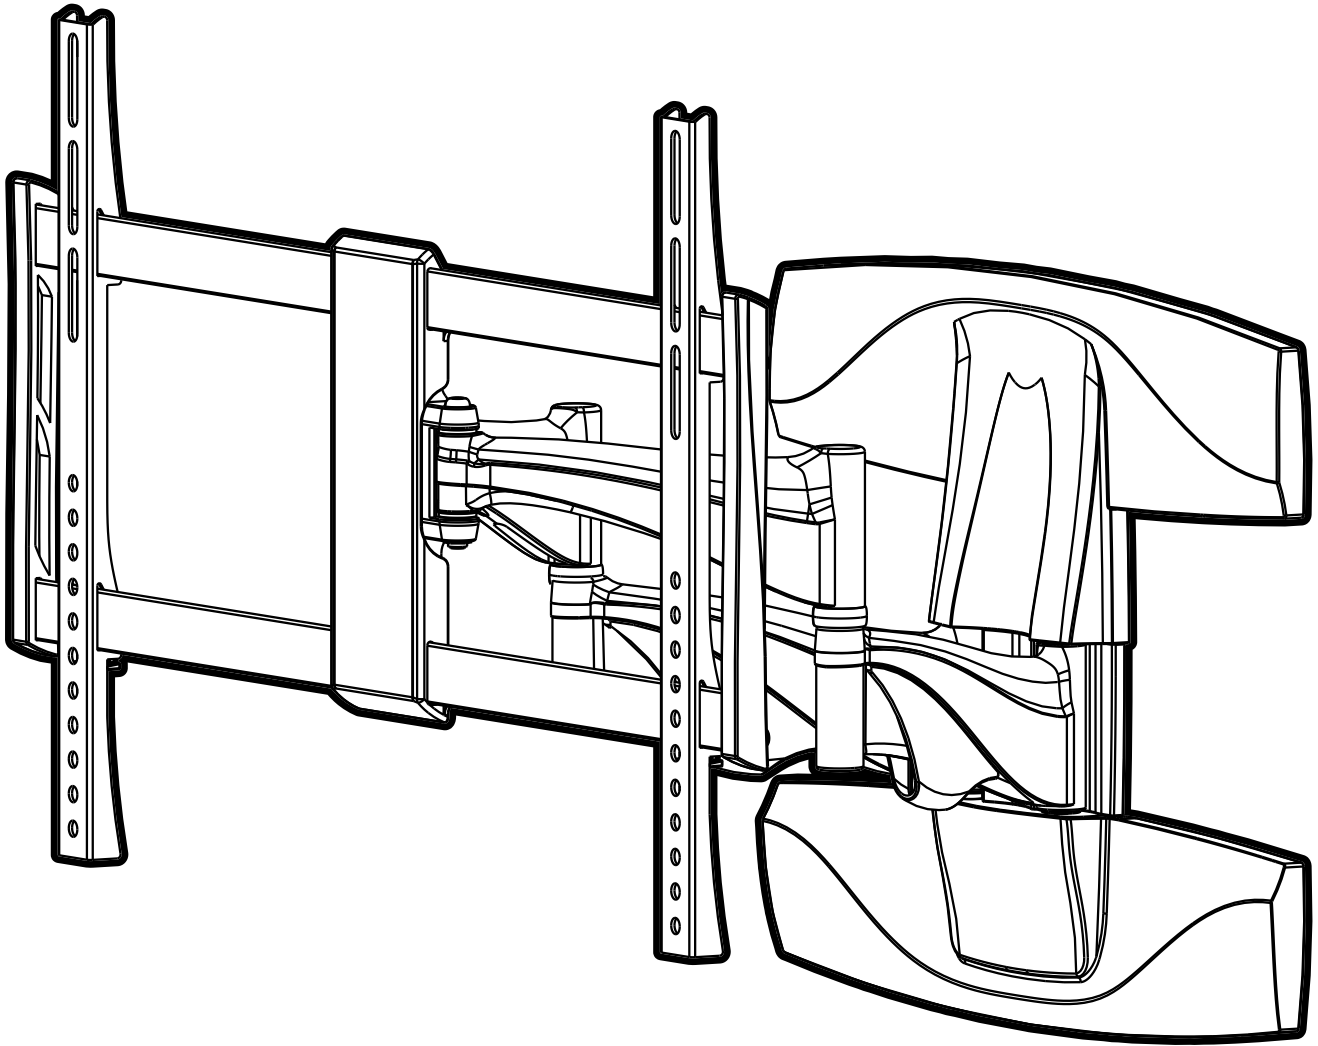

Product Name: TWM613

Art number: 402613

TECH LINK™

**TECHLINK , A Division Of Tapehand Ltd.**  
Units 7 and 8 Bat and Ball Enterprise Centre  
Bat and Ball Road  
Sevenoaks  
Kent  
United Kingdom  
TN14 5LJ