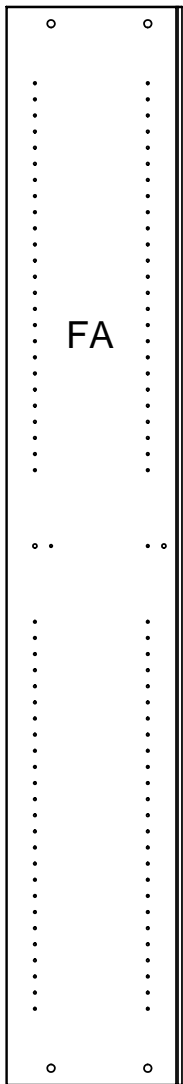

# 79404

TVILUM-SCANBIRK

Made in Denmark

© TVILUM-SCANBIRK, 06-10-2005

Egon Kristiansens Allé 2  
DK-8882 Faarvang, Denmark

1

2

3

4

5

6

7

8