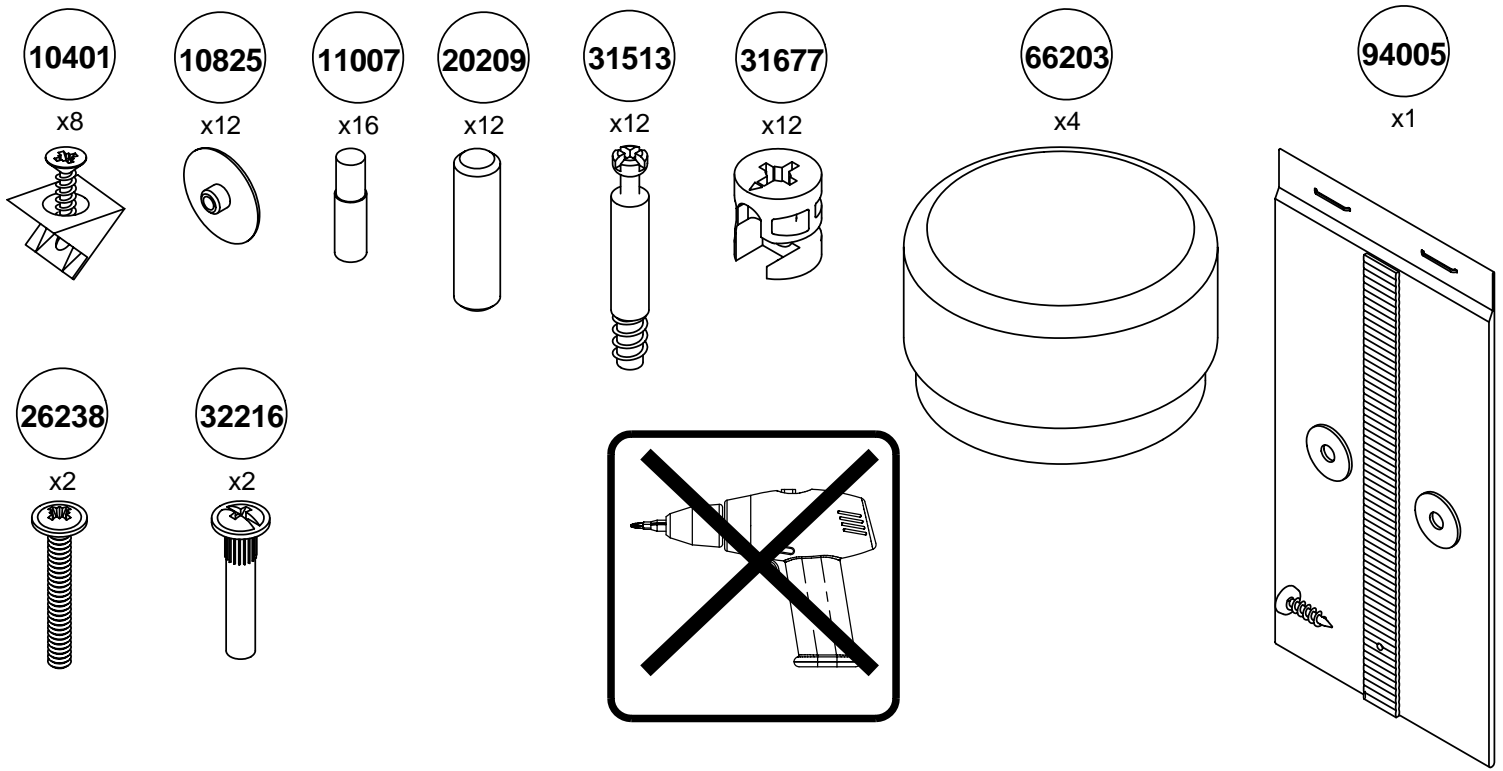

# 79404

TVILUM-SCANBIRK

Made in Denmark

© TVILUM-SCANBIRK, 06-10-2005

Egon Kristiansens Allé 2  
DK-8882 Faarvang, Denmark

1

2

3