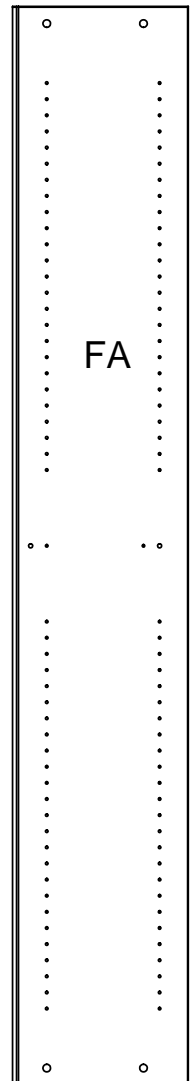

# 79404

TVILUM-SCANBIRK

Made in Denmark

© TVILUM-SCANBIRK, 06-10-2005

Egon Kristiansens Allé 2  
DK-8882 Faarvang, Denmark

1

2

3

4

5

6

7

8