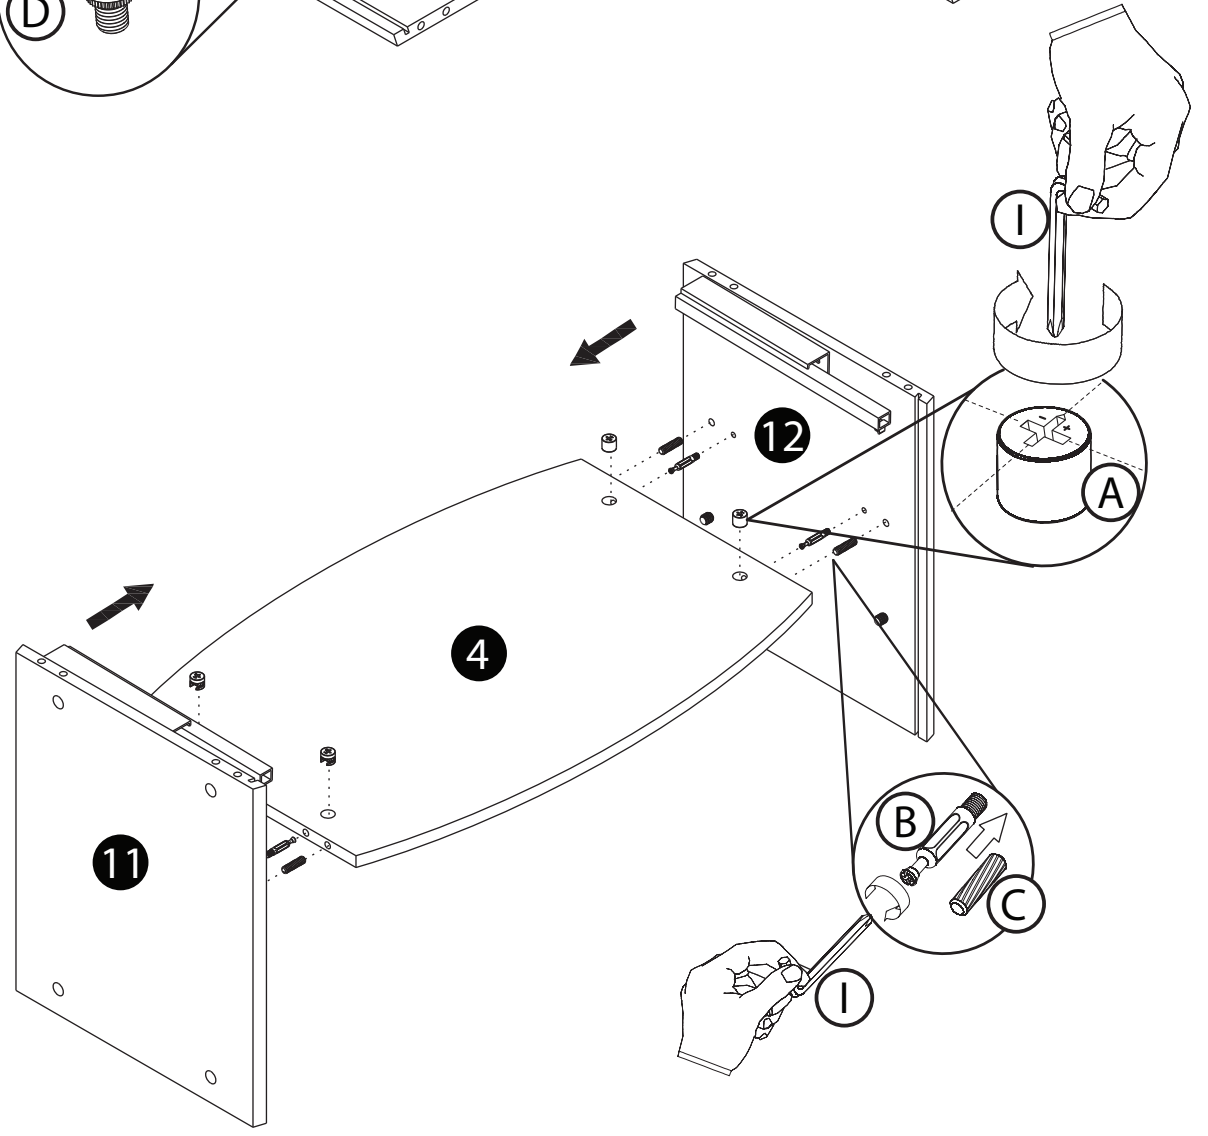

2

C x4

B x4

A x4

I