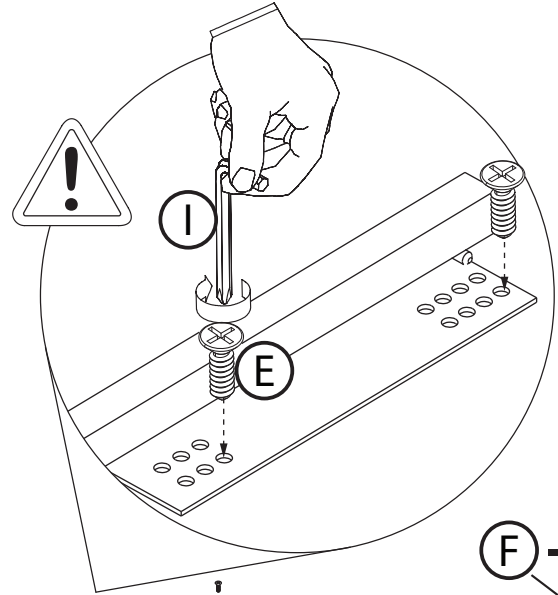

1

D x4

E x4

F L R

I