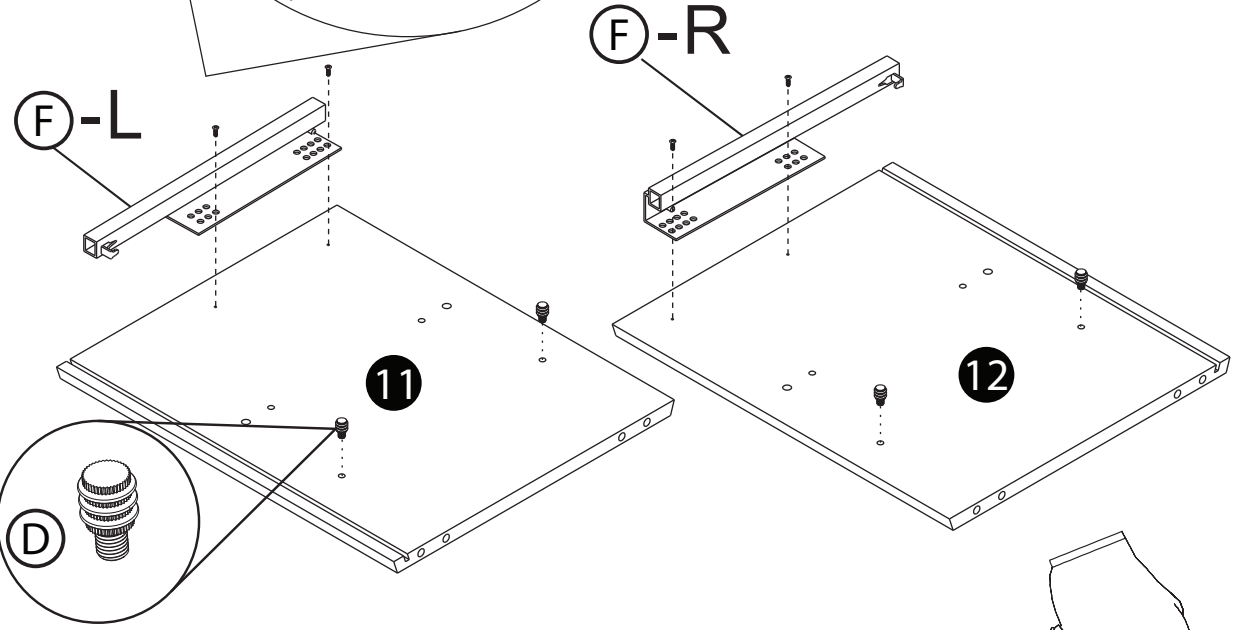

1

D x4

E x4

F L R

I