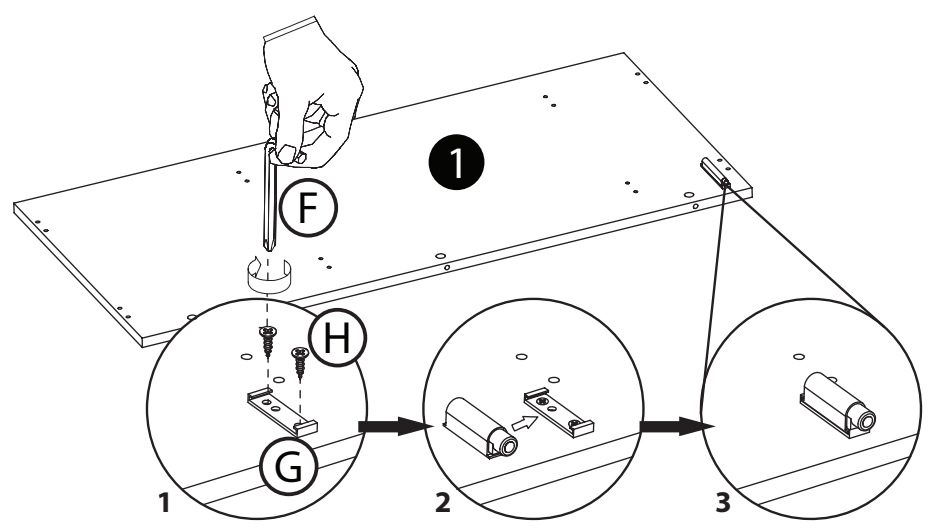

1

H x2

G x1

F

2

A x4

B x4

C x4

F

3

D x4