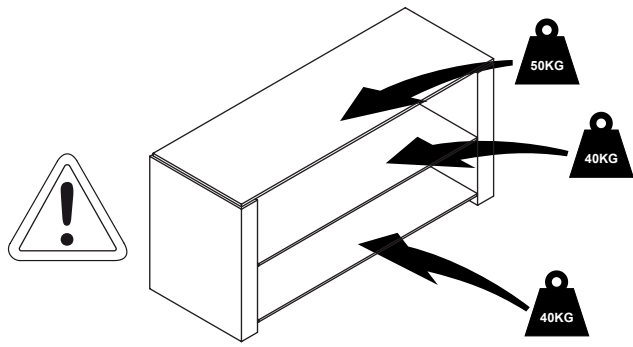

Protect the surfaces of the unit when constructing to prevent scratching!