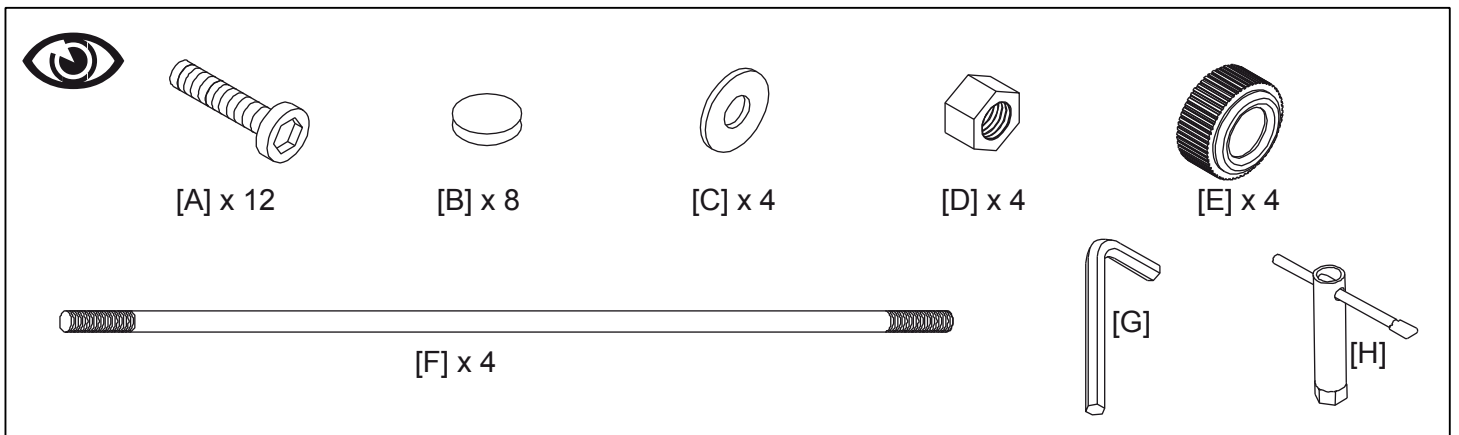

Protect the surfaces of the unit when constructing to prevent scratching!