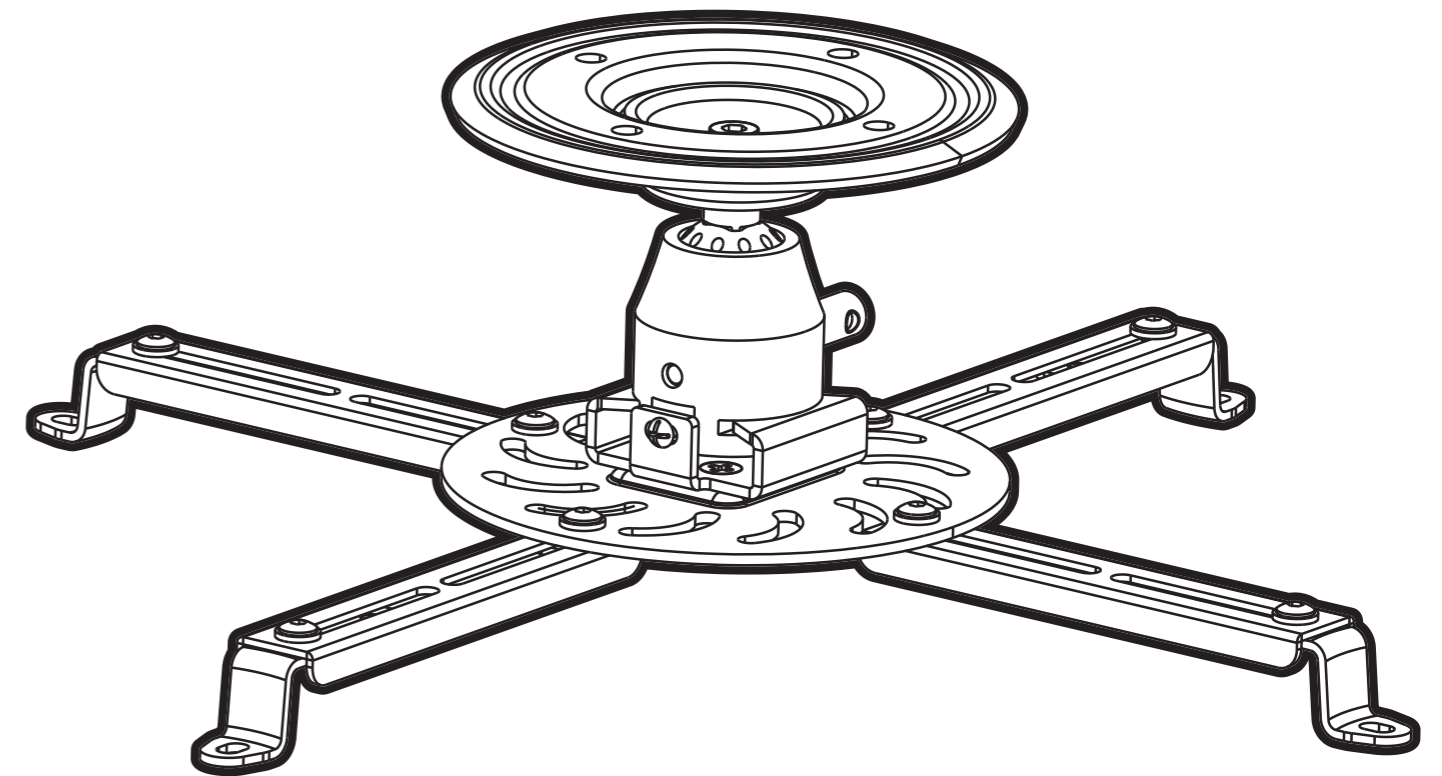

Product Name: TPM203
Art number: 402123

TECH LINK™

TPM203 REV1

TECHLINK, A Division Of Tapehand Ltd.
Units 7 and 8 Bat and Ball Enterprise Centre
Bat and Ball Road
Sevenoaks
Kent
United Kingdom
TN14 5LJ

0800 634 2699

spares@techlink.uk.com

2c

3

1a

W-A  x2

W-C  x2

1b

W-A  x4