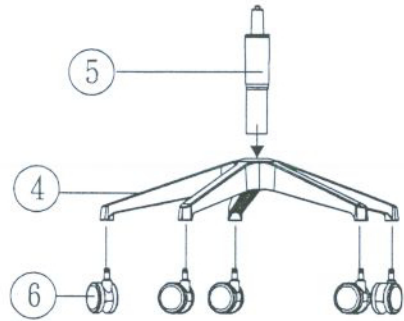

ASSEMBLY INSTRUCTION

TCH-5220ASXN

PARTS LIST

①  1PC	②  1PC	③  1PC	④  1PC	⑤  1PC	⑥  5PCS	⑦  3PCS	⑧  6PCS	⑨  1PCS
---	---	---	--	---	--	--	--	--

ATTENTION: IN ORDER FOR THE SCREWS TO BE SET FIRMLY , IT IS RECOMMENDED THAT THE SCREWS ARE TO BE SERVICED EVERY FIVE MONTH SIMPLY BY TIGHTENING THEN .

STEP 1

STEP 2

STEP 3

STEP 4