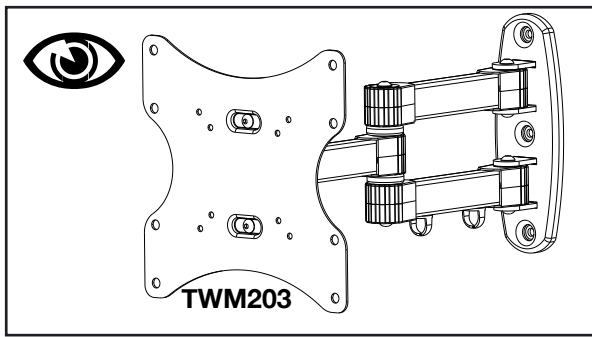

Product Name: TWM203
Art number: 402203

TECH LINK™

TECHLINK , A Division Of Tapehand Ltd.
Units 7 and 8 Bat and Ball Enterprise Centre
Bat and Ball Road
Sevenoaks
Kent
United Kingdom
TN14 5LJ

0800 634 2699

spares@techlink.uk.com

Package W

[W-A] x 3

[W-B] x 3

[W-C] x 3

Package M

[M-A] x 4
(M4 X 14)

[M-B] x 4
(M5 X 14)

[M-C] x 4
(M6 X 14)

[M-D] x 4
(M8 X 20)

[M-E] x 4

[M-F] x 4

[M-G] x 8

1

2a

W-A  x3