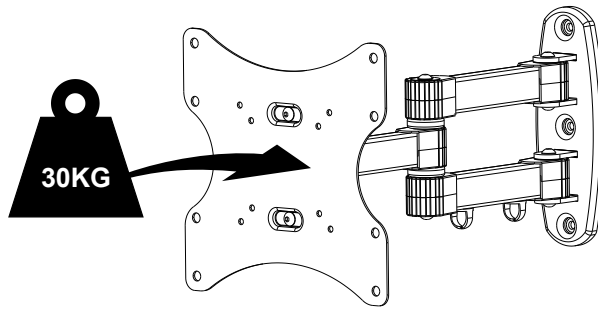

Product Name: TWM203
Art number: 402203

TECH LINK™

TECHLINK , A Division Of Tapehand Ltd.
Units 7 and 8 Bat and Ball Enterprise Centre
Bat and Ball Road
Sevenoaks
Kent
United Kingdom
TN14 5LJ

0800 634 2699

spares@techlink.uk.com

Package W

[W-A] x 3

[W-B] x 3

[W-C] x 3

Package M

[M-A] x 4
(M4 X 14)

[M-B] x 4
(M5 X 14)

[M-C] x 4
(M6 X 14)

[M-D] x 4
(M8 X 20)

[M-E] x 4

[M-F] x 4

[M-G] x 8

1

2a

W-A  x3