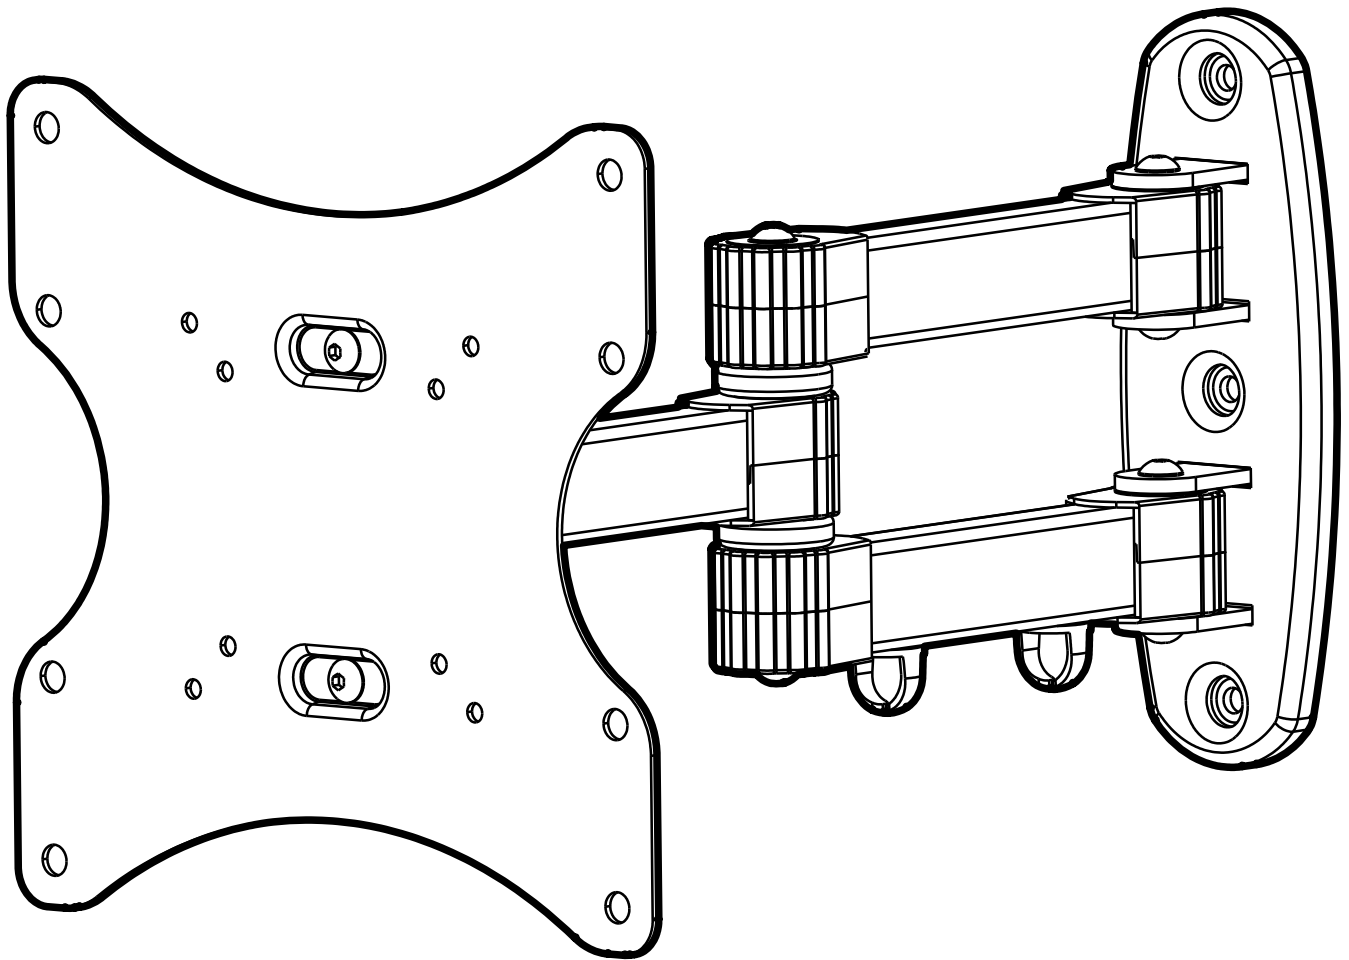

Product Name: TWM203
Art number: 402203

TECH LINK™

TECHLINK , A Division Of Tapehand Ltd.
Units 7 and 8 Bat and Ball Enterprise Centre
Bat and Ball Road
Sevenoaks
Kent
United Kingdom
TN14 5LJ

0800 634 2699

spares@techlink.uk.com

Package W

[W-A] x 3

[W-B] x 3

[W-C] x 3

Package M

[M-A] x 4
(M4 X 14)

[M-B] x 4
(M5 X 14)

[M-C] x 4
(M6 X 14)

[M-D] x 4
(M8 X 20)

[M-E] x 4

[M-F] x 4

[M-G] x 8

1

2a

W-A  x3