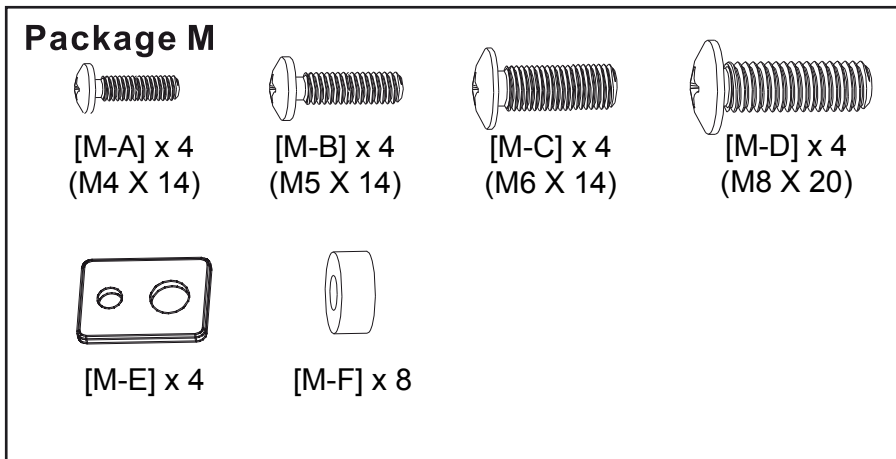

Product Name: TWM221

Art number: 402261

TECH LINK™

TECHLINK, A Division Of Tapehand Ltd.
Units 7 and 8 Bat and Ball Enterprise Centre
Bat and Ball Road
Sevenoaks
Kent
United Kingdom
TN14 5LJ

0800 634 2699

spares@techlink.uk.com

1

2a

W-A  x2

W-C  x2

2b

W-A  x3

W-B  x3