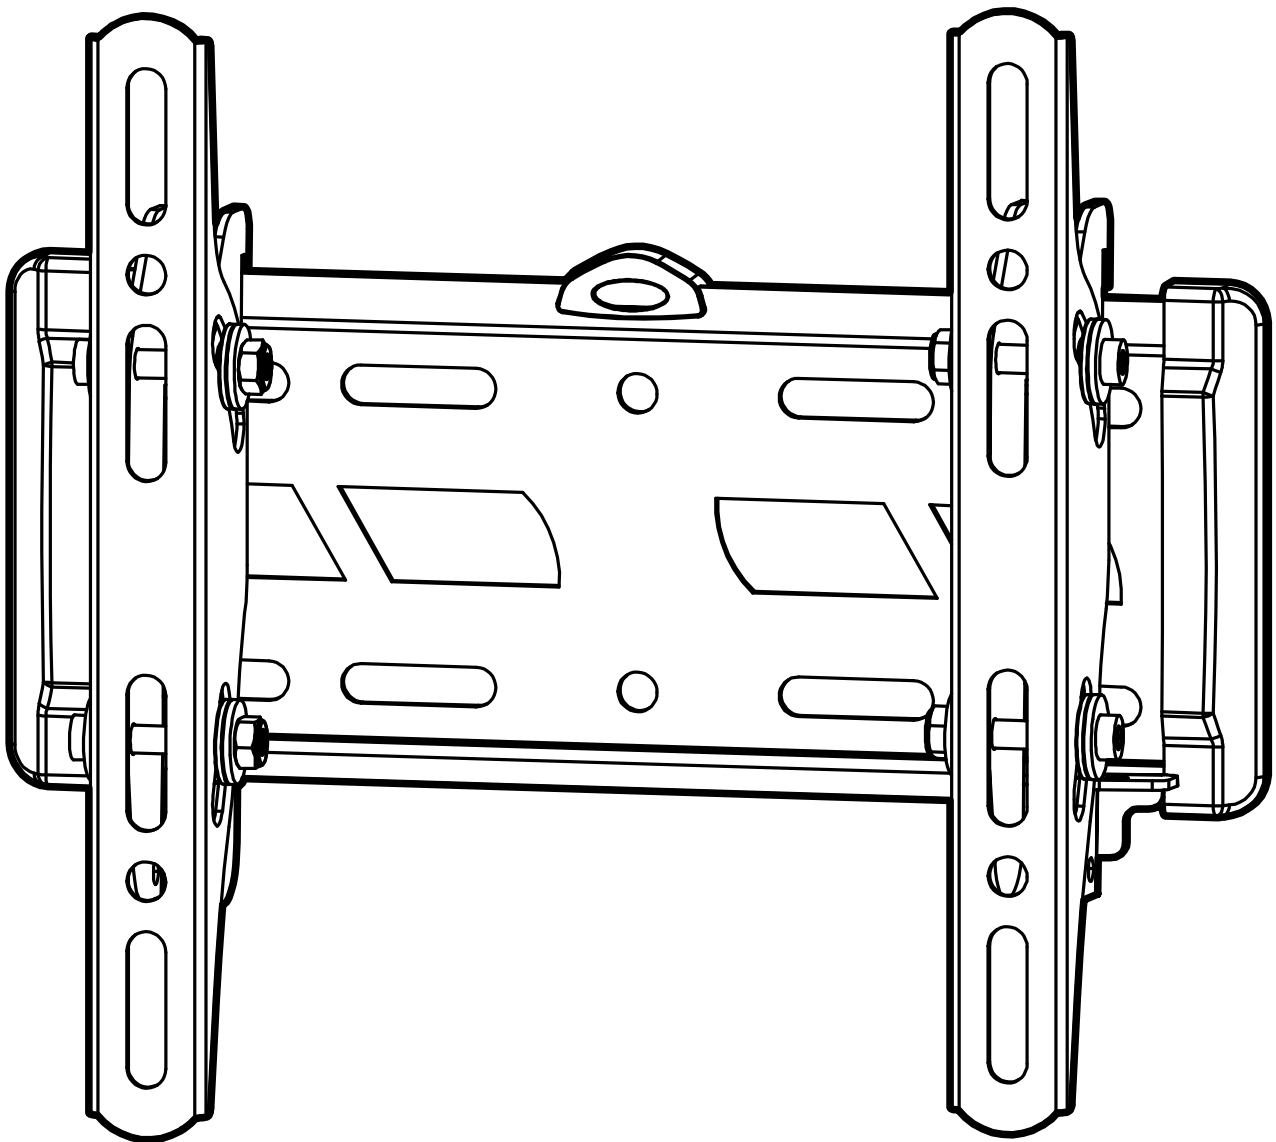

Product Name: TWM221

Art number: 402261

TECH LINK™

TECHLINK, A Division Of Tapehand Ltd.
Units 7 and 8 Bat and Ball Enterprise Centre
Bat and Ball Road
Sevenoaks
Kent
United Kingdom
TN14 5LJ

0800 634 2699