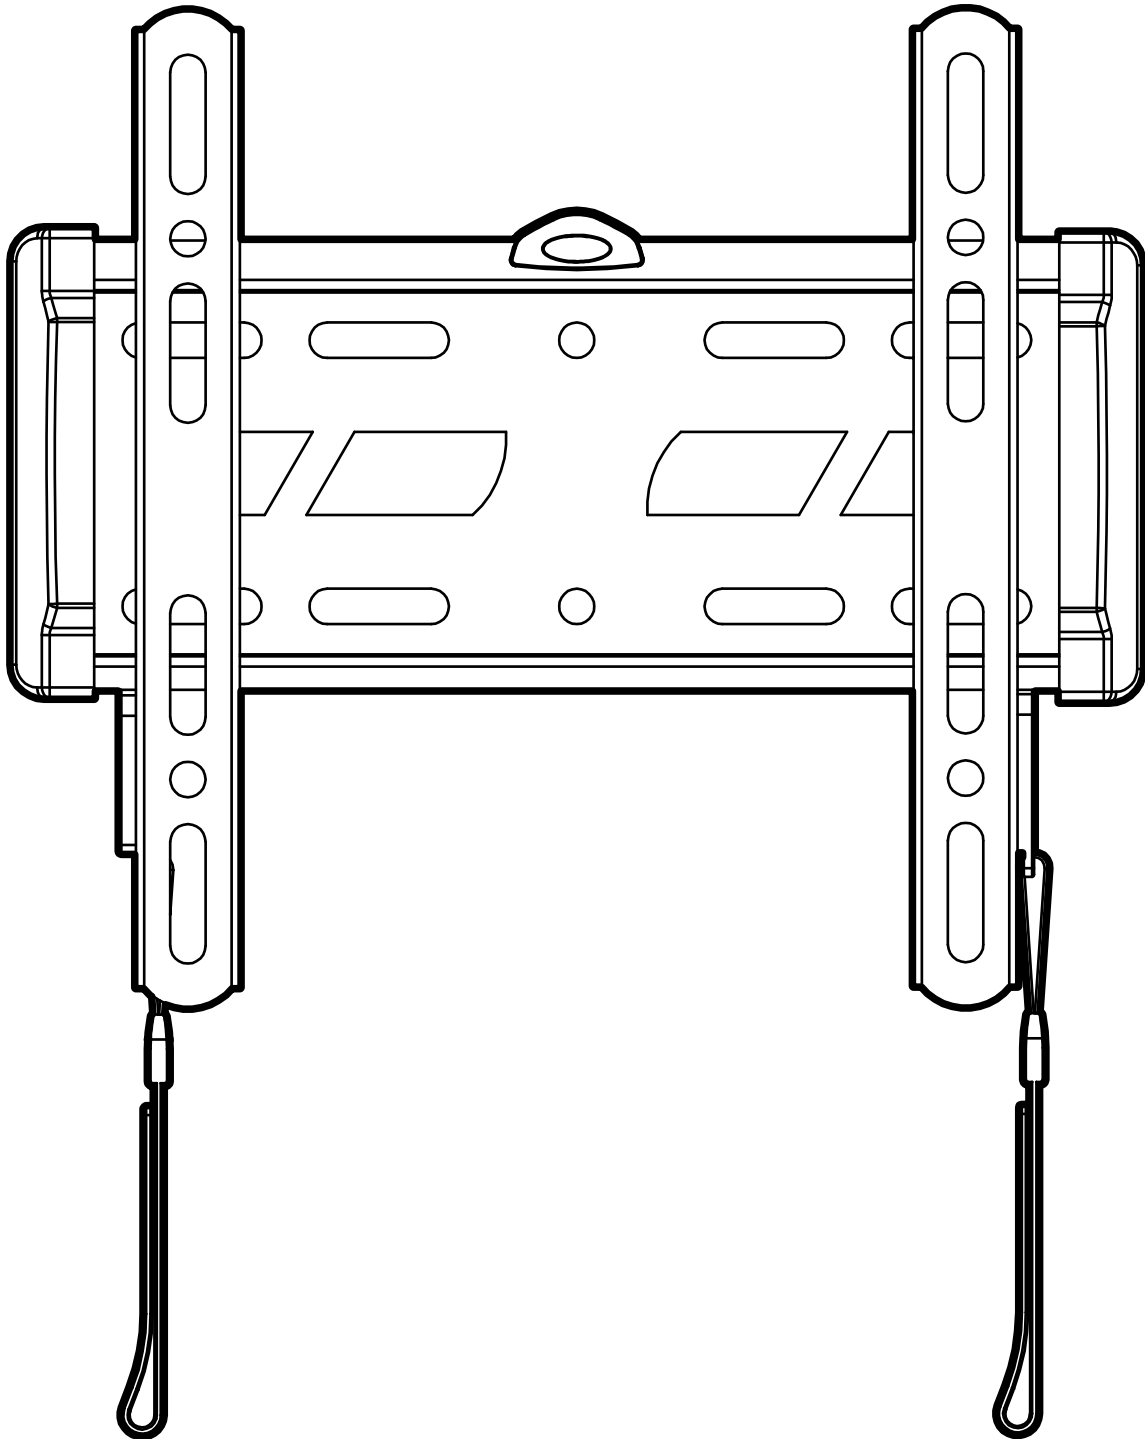

Product Name: TWM222

Art number: 402251

TECH LINK™

TECHLINK, A Division Of Tapehand Ltd.
Units 7 and 8 Bat and Ball Enterprise Centre
Bat and Ball Road
Sevenoaks
Kent
United Kingdom
TN14 5LJ

0800 634 2699

spares@techlink.uk.com

Package W

[W-A] x 3

[W-B] x 3

[W-C] x 3

Package M

[M-A] x 4
(M4 X 14)

[M-B] x 4
(M5 X 14)

[M-C] x 4
(M6 X 14)

[M-D] x 4
(M8 X 20)

[M-E] x 4

[M-F] x 8

[S]

1

2a

W-A  x2