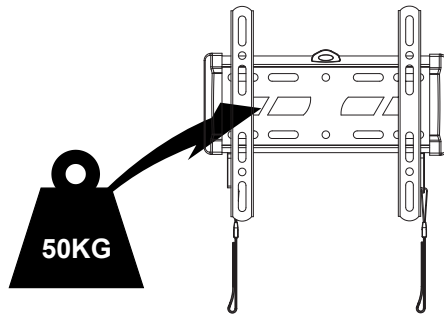

Product Name: TWM222

Art number: 402251

TECH LINK™

TECHLINK, A Division Of Tapehand Ltd.
Units 7 and 8 Bat and Ball Enterprise Centre
Bat and Ball Road
Sevenoaks
Kent
United Kingdom
TN14 5LJ

0800 634 2699

spares@techlink.uk.com

Package W

[W-A] x 3

[W-B] x 3

[W-C] x 3

Package M

[M-A] x 4
(M4 X 14)

[M-B] x 4
(M5 X 14)

[M-C] x 4
(M6 X 14)

[M-D] x 4
(M8 X 20)

[M-E] x 4

[M-F] x 8

[S]

1

2a

W-A  x2