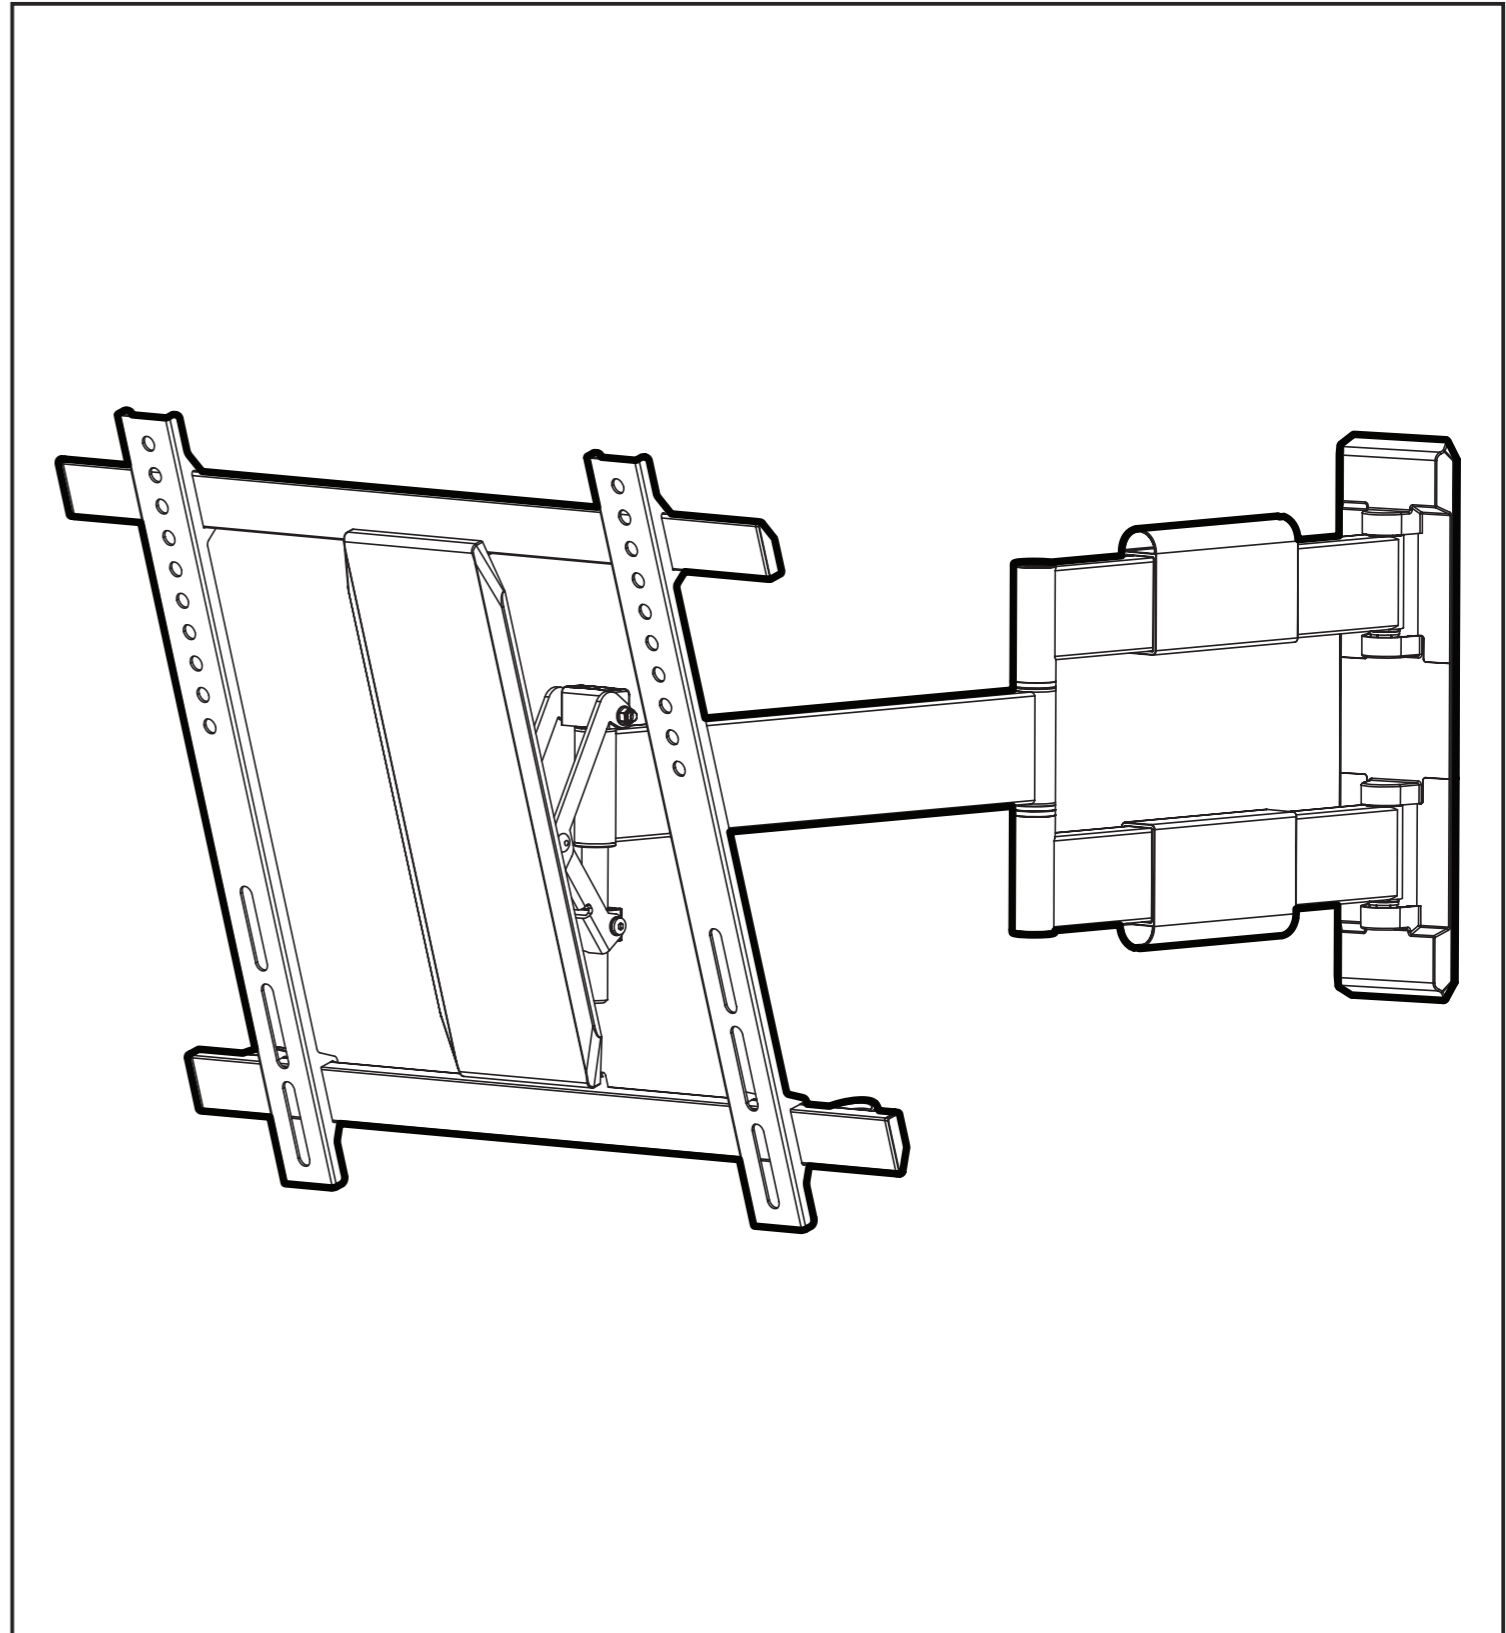

7

Product Name: TWM431
 Art number: 402231

TECH LINK™

TWM431 REV1

TECHLINK, A Division Of Tapehand Ltd.
 Units 7 and 8 Bat and Ball Enterprise Centre
 Bat and Ball Road
 Sevenoaks
 Kent
 United Kingdom
 TN14 5LJ