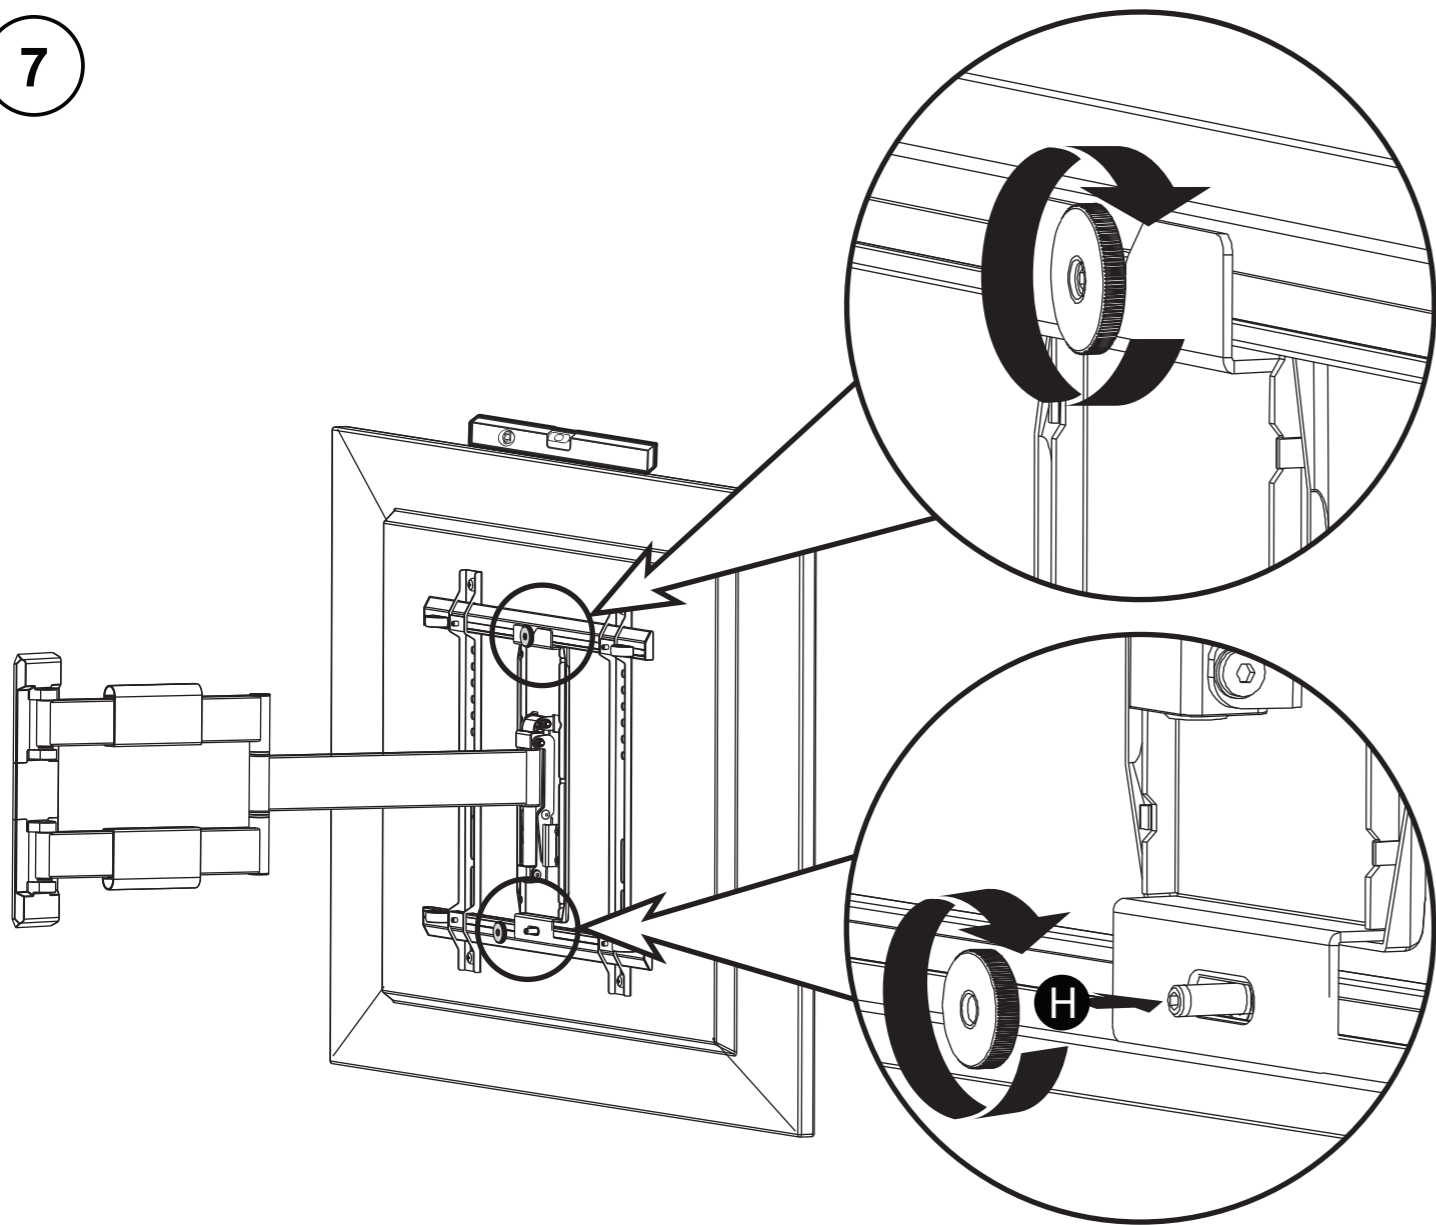

7

Product Name: TWM431
 Art number: 402231

TECH LINK™

TWM431 REV1

TECHLINK, A Division Of Tapehand Ltd.
 Units 7 and 8 Bat and Ball Enterprise Centre
 Bat and Ball Road
 Sevenoaks
 Kent
 United Kingdom
 TN14 5LJ