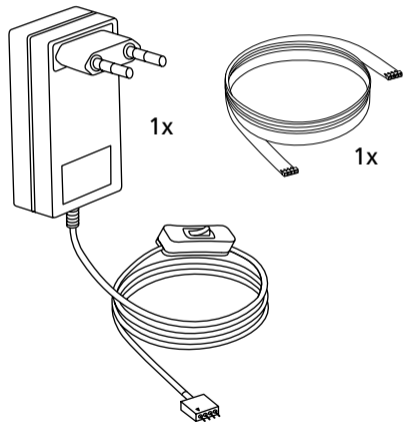

EGLO LEDSTRIPES

FLEX

WHITE
LED
★★★

Art.-Nr. 92061, 92063, 92066

Art.-Nr. 92061, 92063, 92066

Art.-Nr. 92061

x = 2m, y = 1cm

Art.-Nr. 92063, 92066

x = 5m, y = 1cm

EGLO Leuchten GmbH,
Heiligkreuz 22, 6136 Pill,
Austria

Made in China
www.eglo.com