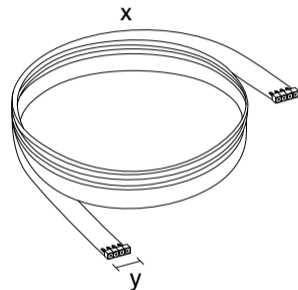

EGLO LEDSTRIPES

FLEX

WHITE
LED
★★★

Art.-Nr. 92061, 92063, 92066

Art.-Nr. 92061, 92063, 92066

Art.-Nr. 92061

x = 2m, y = 1cm

Art.-Nr. 92063, 92066

x = 5m, y = 1cm

EGLO Leuchten GmbH,
Heiligkreuz 22, 6136 Pill,
Austria

Made in China
www.eglo.com