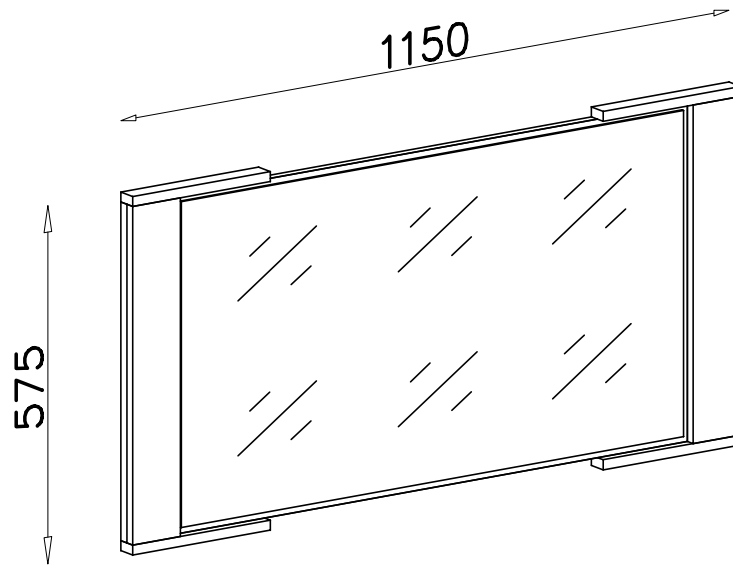

sypialnia
MORENA

Lustro

H	 x2	T	 4 x 16 x4	K	 x2
---	---	---	---	---	---